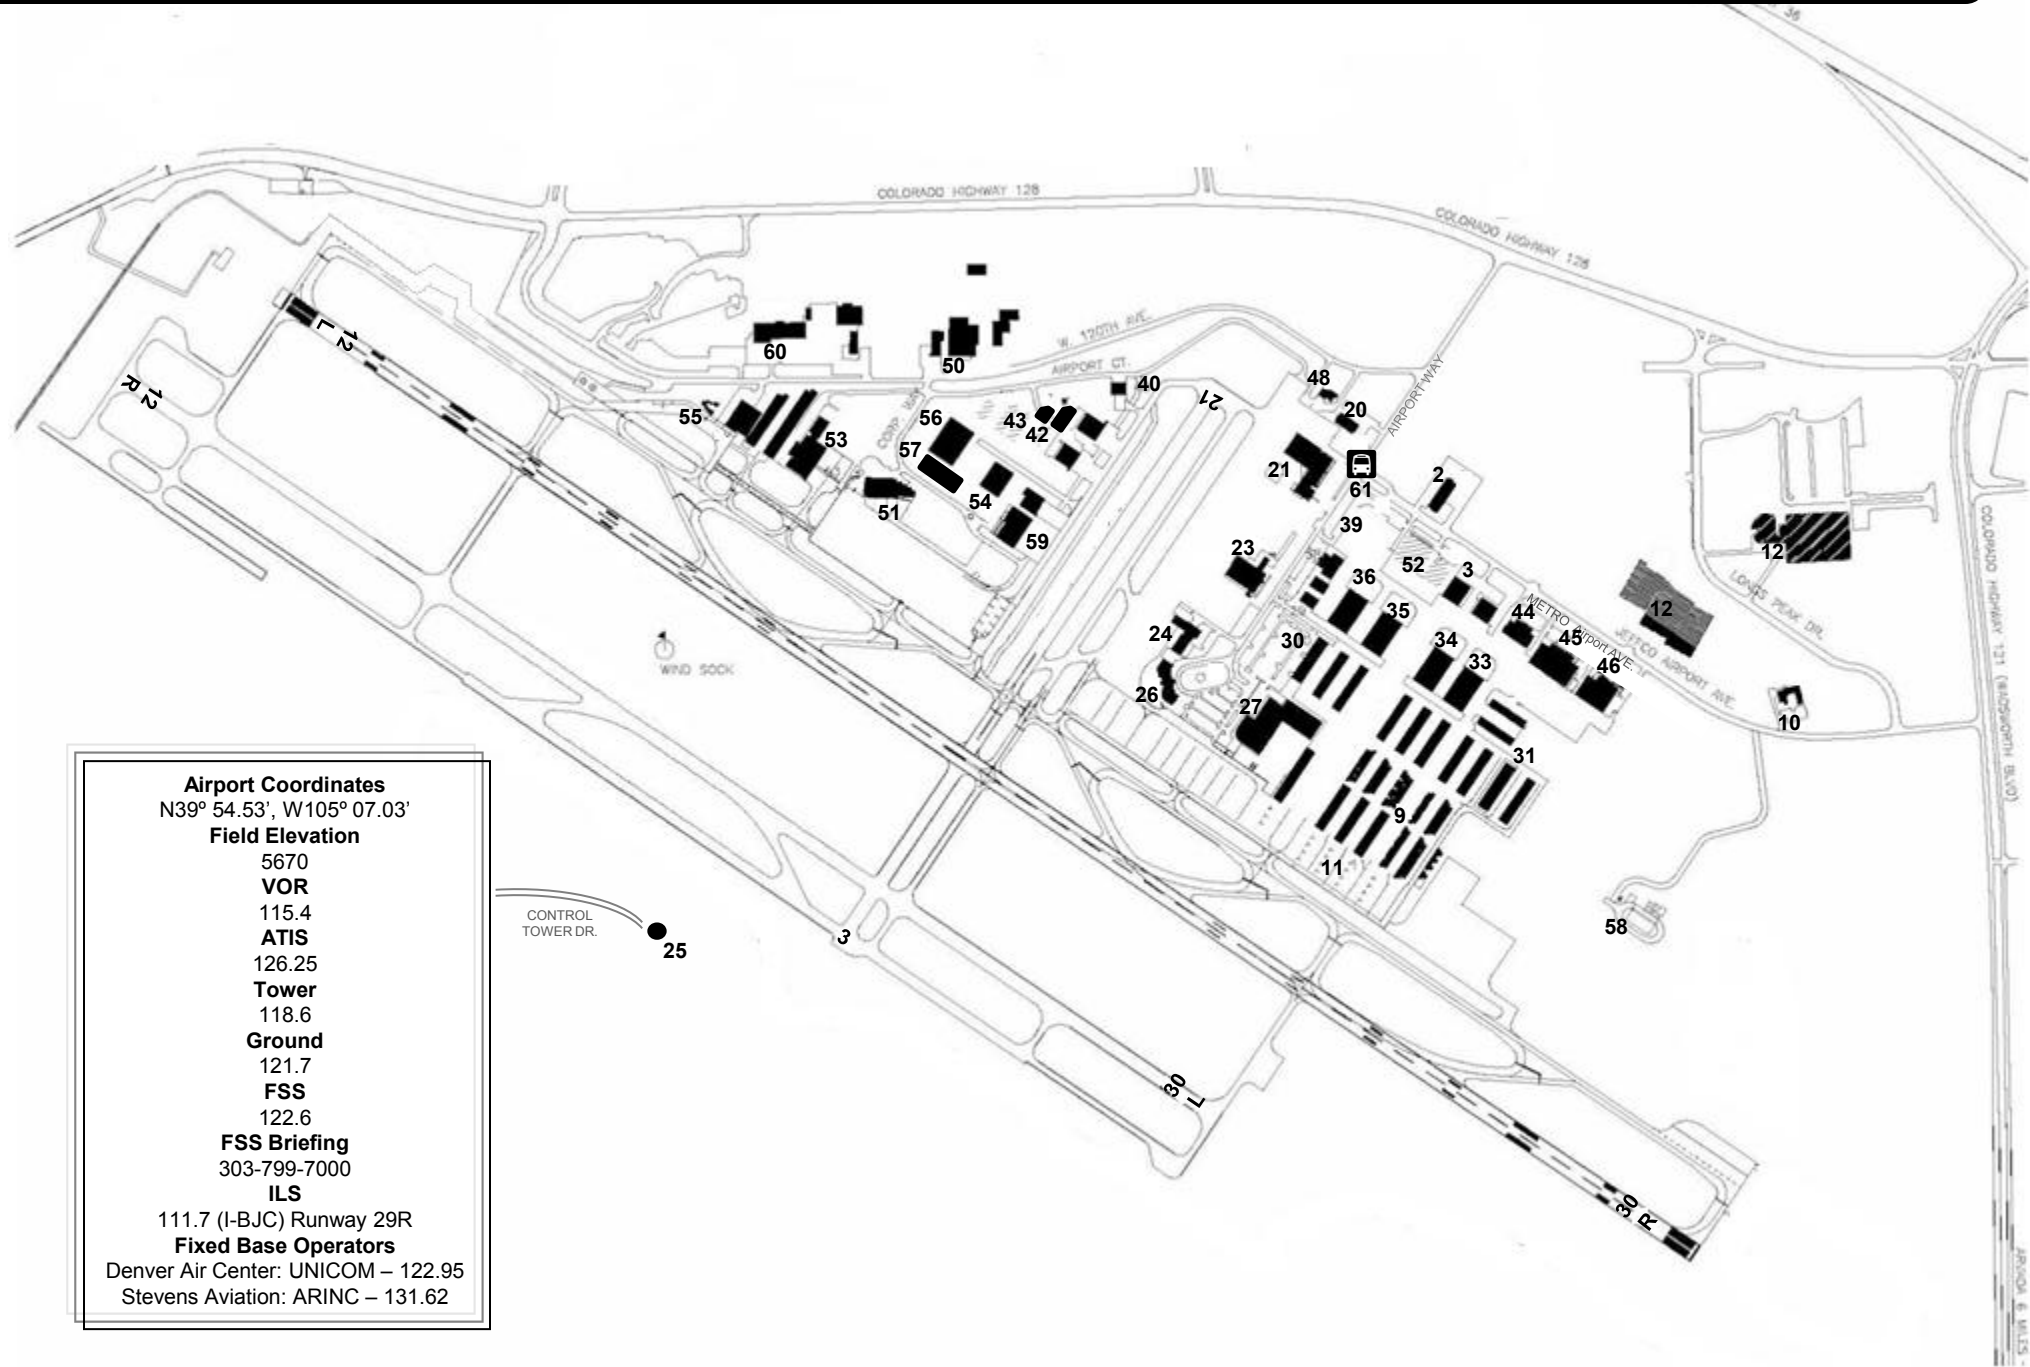

Rocky Mountain Metro Airport Location Map

Company Name	Map No.	Company Name	Map No.
A.I.R.	35	Mountain Aviation	52
AeroProp USA	51	National Car Rental	26
Aeroscope, Inc.	30	NCAR	53
Ball Corporation	12	North Metro Fire Rescue	48
Bertz Aviation	35	Pilatus Business Aircraft	26
Blue Sky Bistro	26	Pilatus Business Aircraft	26
Bus Stop Route 228	61	Redstone College	60
Carriere & Little	45	Rocky Mtn. Aircraft Svcs.	30
Civil Air Patrol	11	Rocky Mtn. Flight School	23
Colorado Heli-Ops	23	Signature Flight Support	27
Colorado Plating Company	44	T-Hangars & Port-a-Ports	9
Denver Air Connection	26		
D&H Engraving	2	TERMINAL BUILDING	26
Duncan Avionics	27	Airport Administration	
E's Just Good Eats	27	Blue Sky Bistro	
Empire Electric	50	FSDO	
FAA Control Tower	25	US Customs Office	
Freedom Air Avionics	51	Thorson Aviation Services	30
Fuel Farm	58	Transwest Trucks	57
Hangar Gang Hangars	31	Tri-State G&T	3
Hawkeye Aviation	54	Tri-Pac (Custus) Aviation	54
HeliQwest International	21	U.S. Customs Office	26
Hilltop Inn / Wildflowers Cafe	10	U.S. F.S. Office	56
Independence Aviation	23	U.S. F.S. Tanker Base	55
JETTECH	40	Western Air Flight Academy	21
Johnson Leasing Company	59	Windsong dba Propel Acft.	43
Legacy Air	51	*Map number may not be	
Level 3 Communications	39	building number.	
L&L Aviation	42		
Maintenance Building	24		
McAir Aviation	20		
Mountain Air Aviation	30		

Airport Coordinates
N39° 54.53', W105° 07.03'
Field Elevation
5670
VOR
115.4
ATIS
126.25
Tower
118.6
Ground
121.7
FSS
122.6
FSS Briefing
303-799-7000
ILS
111.7 (I-BJC) Runway 29R
Fixed Base Operators
Denver Air Center: UNICOM – 122.95
Stevens Aviation: ARINC – 131.62