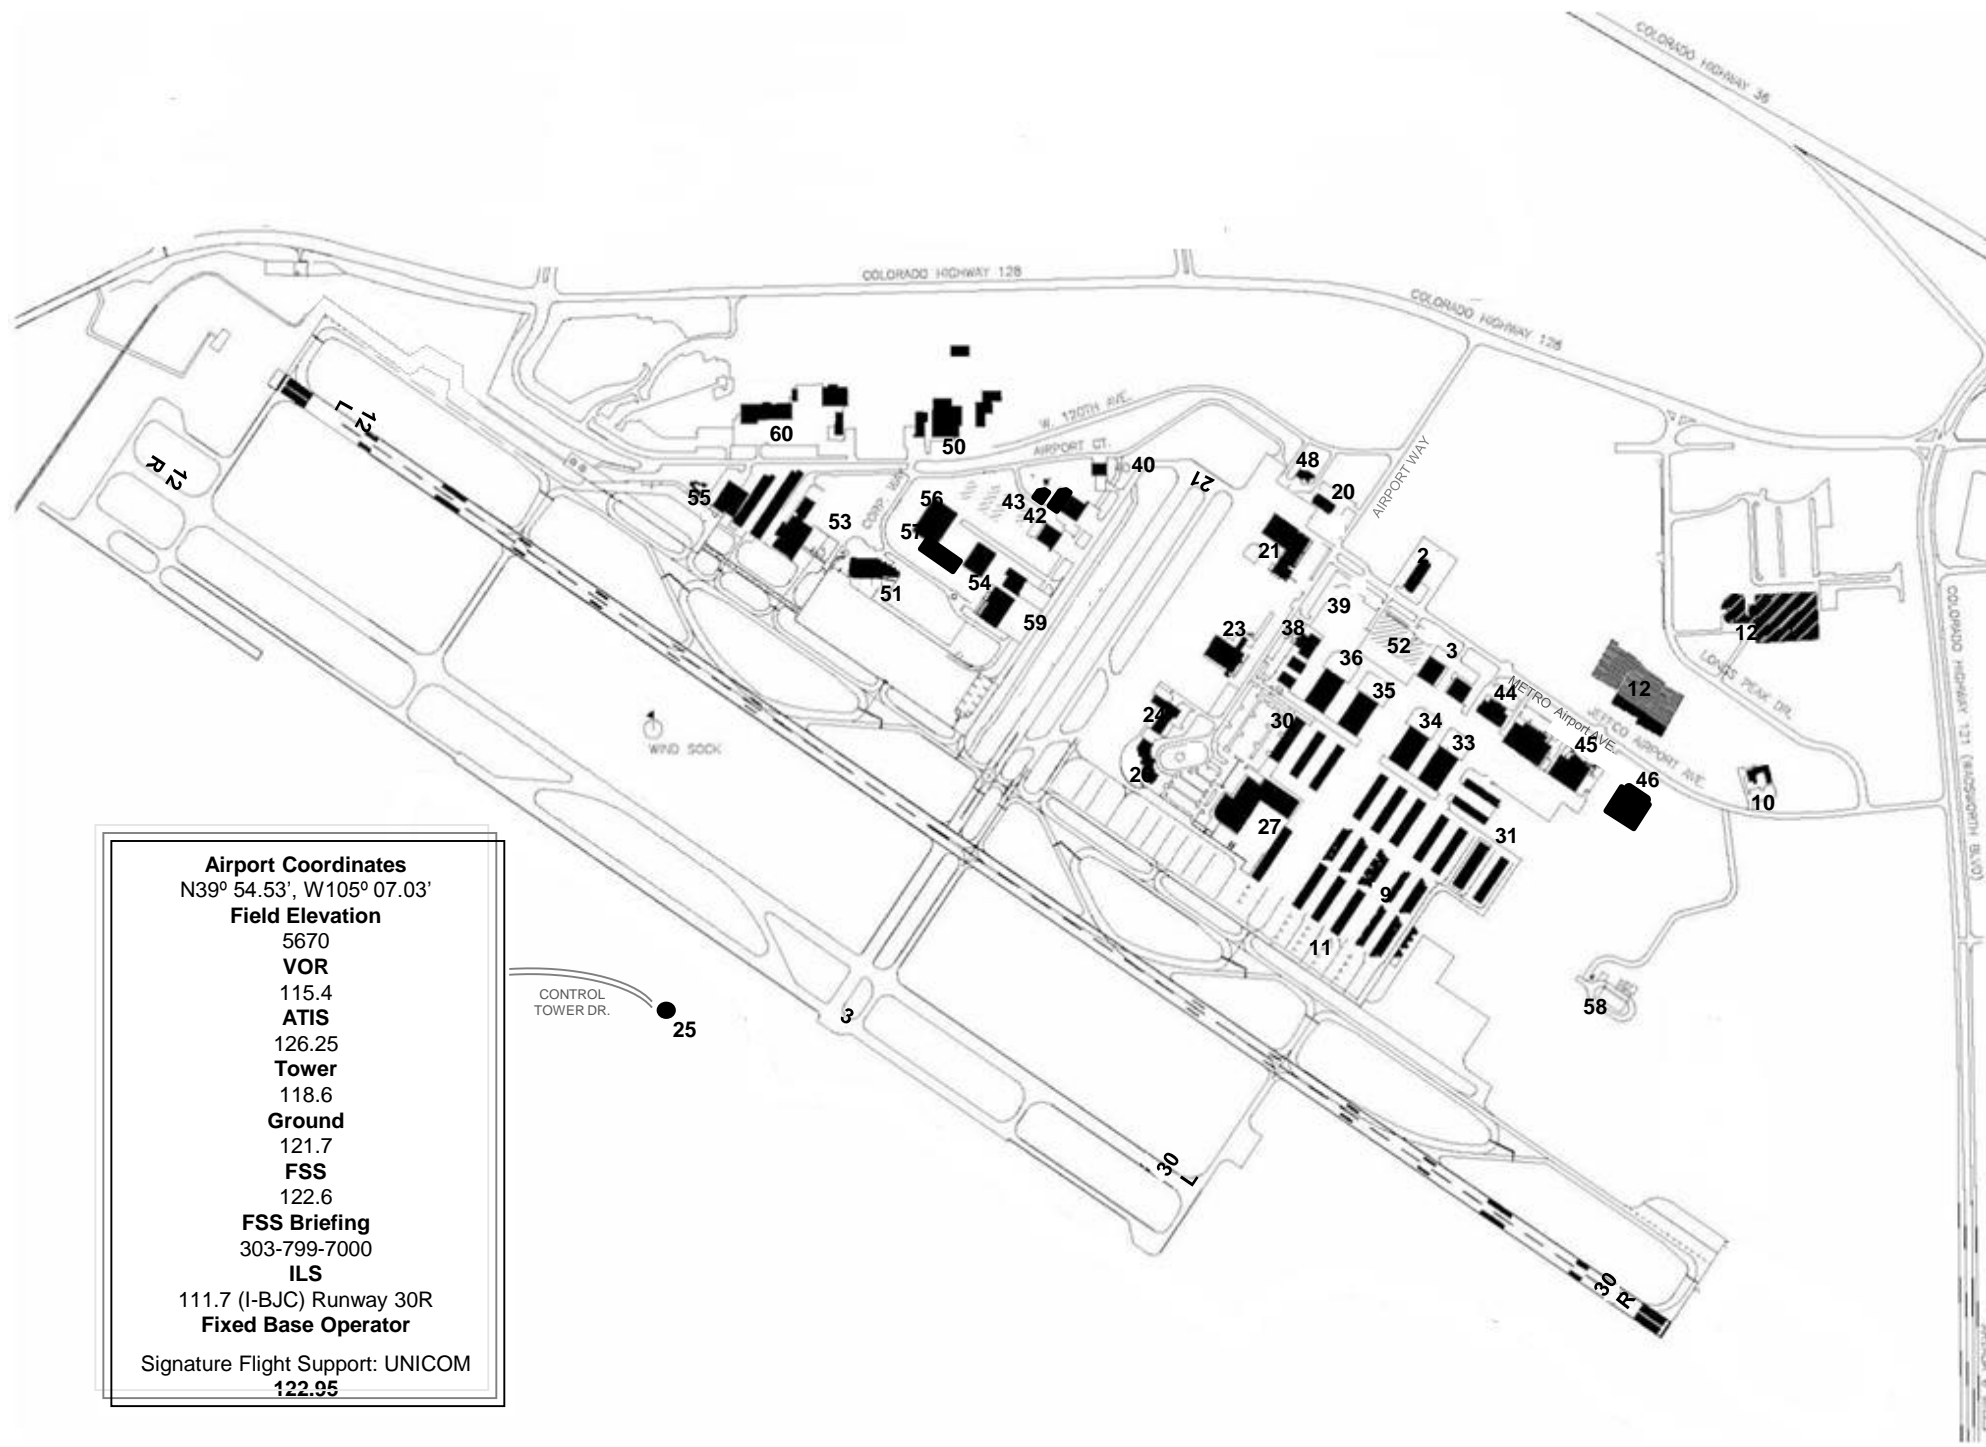

Rocky Mountain Metro Airport Location Map

Company Name	Map No.	Company Name	Map No.
A.I.R.	33	Maintenance Building	24
Aeroscope, Inc.	30	McAir Aviation	20
		Mountain Air Aviation	30
AVEX	59	Mountain Aviation	52
Ball Corporation	12	National Car Rental	26
Bertz Aviation	36	NCAR	53
Blue Sky Bistro	26	New Altitude Aerobatics	21
Carriere & Little	12	North Metro Fire Rescue	48
Civil Air Patrol	11	Pilatus Business Aircraft	26
Colorado Heli-Ops	23		
Colorado Plating Company	44	Rocky Mtn. Aircraft Svcs.	30
Denver Air Connection	26	Rocky Mtn. Flight School	23
D&H Engraving	2	Signature Flight Support	27
Duncan Avionics	27	Spartan College	60
E's Just Good Eats	27	T-Hangars & Port-a-ports	9
Empire Electric	50	TERMINAL BUILDING	26
FAA Control Tower	25	Airport Administration	
Freedom Avionics	21	Airport Operations	
Fuel Farm	58	Blue Sky Bistro	
Hammack Group LLC	43	Pilatus Business A/C	
Hangar Gang Hangars	31	US Customs Office	
Hawkeye Aviation	54	Thorson Aviation Services	30
HeliQwest International	21	Transwest Trucks	57
Hilltop Inn / Wildflowers Cafe	10	Tri-State G&T	3
Independence Aviation	23	Tri-Pac (Custis) Aviation	54
JETTECH	40	U.S. Customs Office	26
Johnson Leasing Company	36	U.S. F.S. Office	56
Legacy Air	51	U.S. F.S. Tanker Base	55
Leprino	46	Western Air Flight Academy	21
Level 3 Communications	39	Windsong dba Propel Acft.	43
L&L Aviation	42		

*Map number may not be building number.