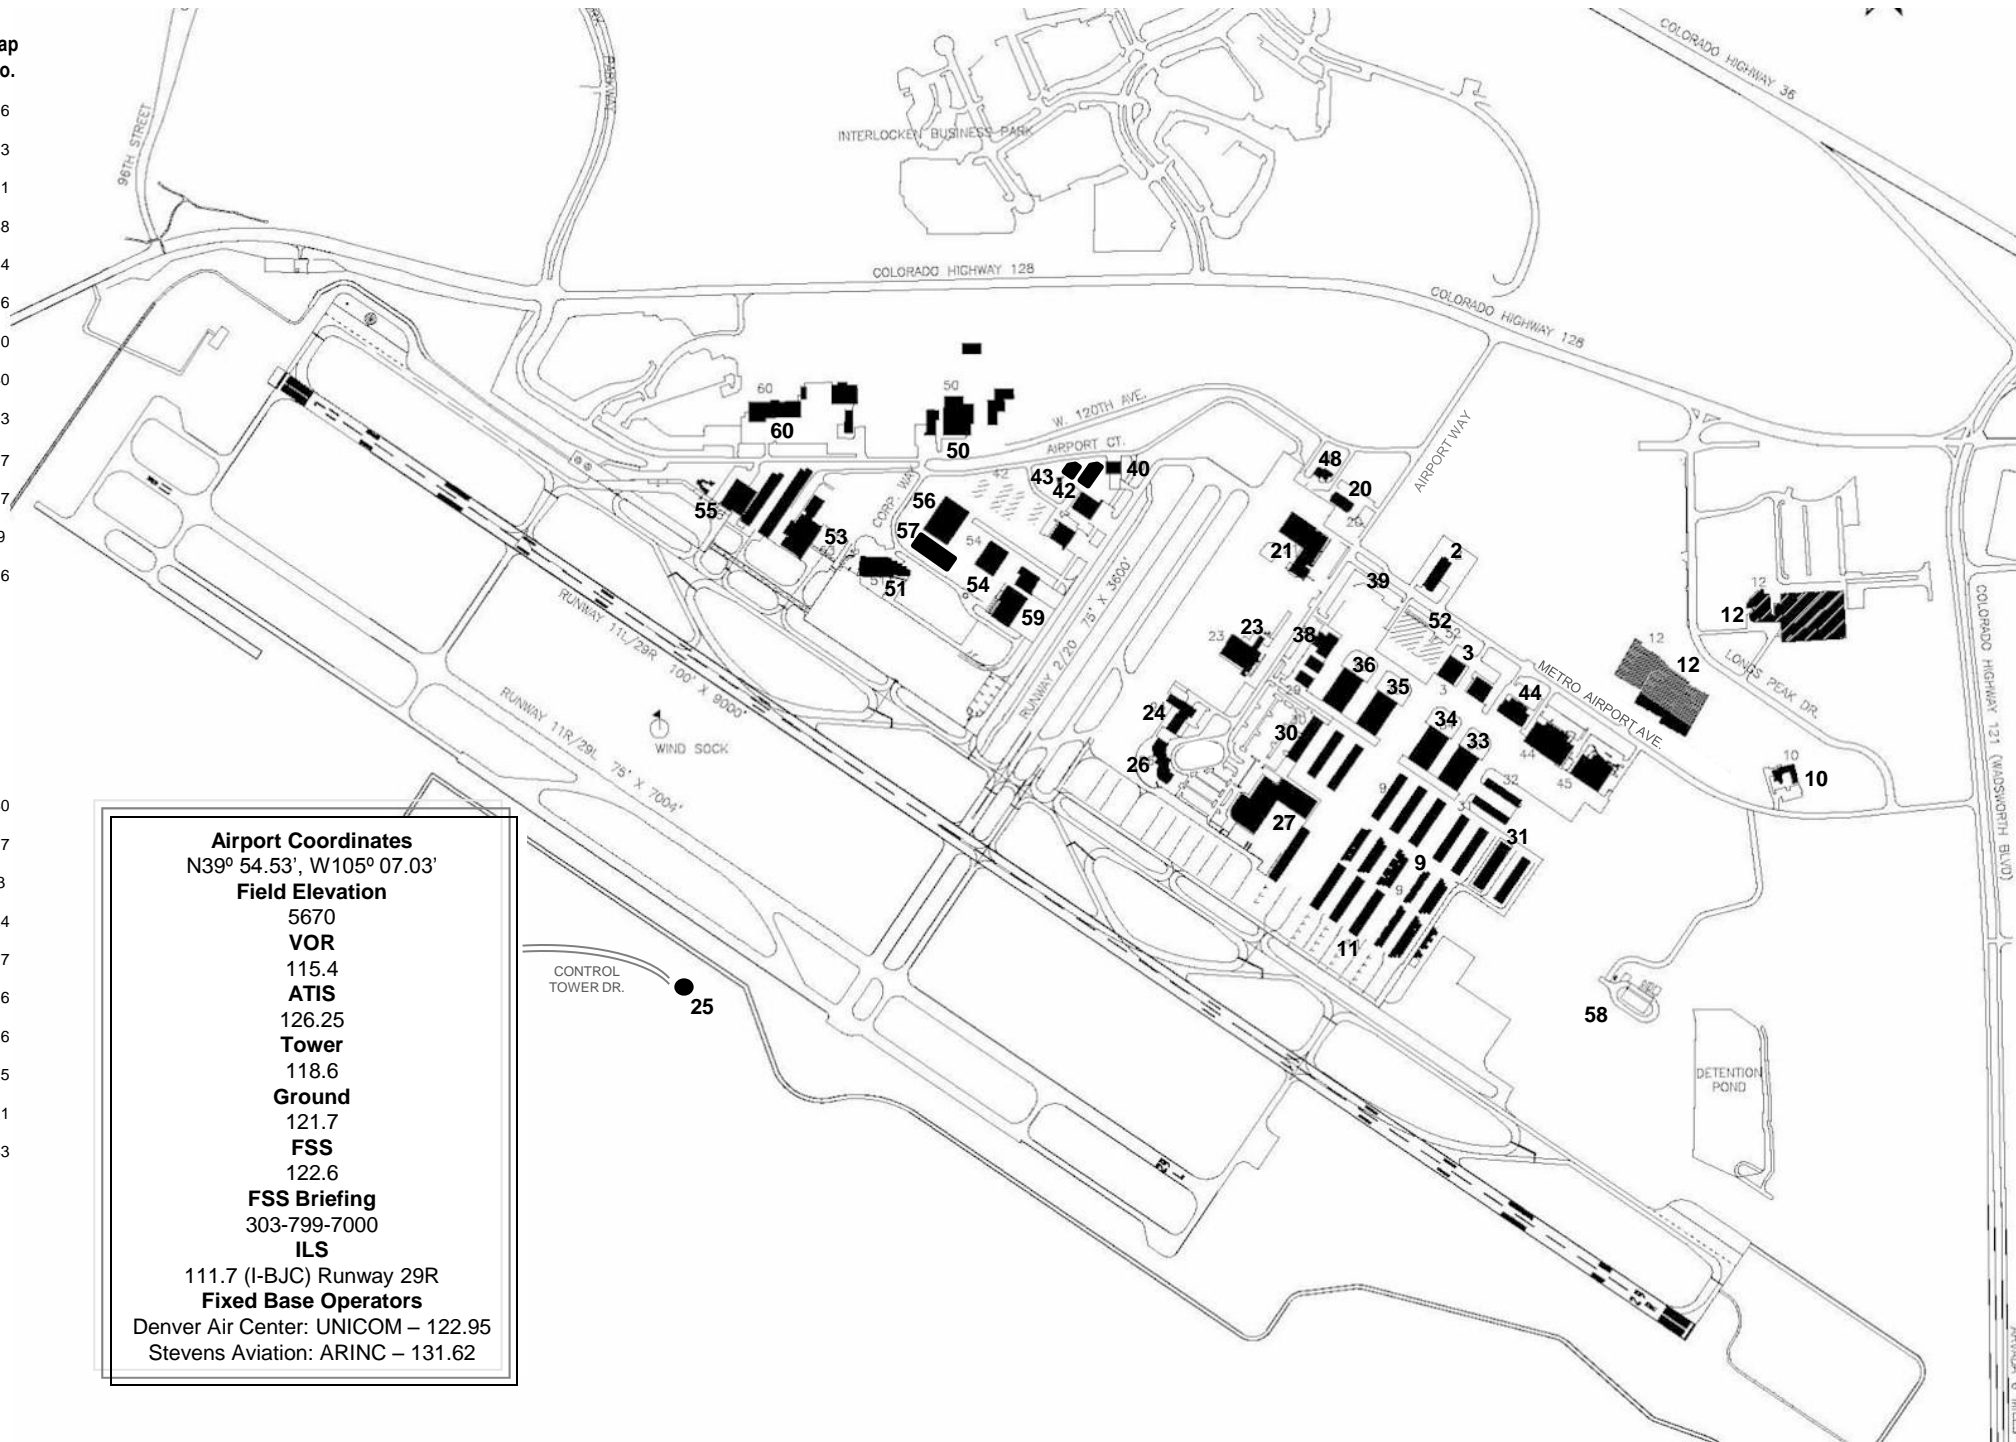

Rocky Mountain Metro Airport Location Map

Company Name	Map No.	Company Name	Map No.
A.I.R.	33	National Car Rental	26
Aero Propeller, Inc	44	NCAR	53
Aeroscope, Inc.	30	New Attitude Aerobatics	21
Ball Corporation	12	North Metro Fire Rescue	48
Bertz Aviation	36	Maintenance Building	24
Blue Sky Bistro	26	Pilatus Business Aircraft	26
Civil Air Patrol	11	Redstone College	60
Colorado Heli-Ops	23	Rocky Mtn Aircraft Svcs.	30
Denver Air Connection	26	Rocky Mtn. Flight School	23
D&H Engraving	2	Runway Grill	27
Duncan Avionics	27	Stevens Aviation	27
Empire Electric	50	T-Hangars & Port-a-ports	9
FAA Control Tower	25	TERMINAL BUILDING	26
Freedom Avionics	21	Airport Administration	
Fuel Farm	58	Blue Sky Bistro	
Hammack Group LLC	43	FSDO	
Hangar Gang Hangars	31	Pilatus Business A/C	
Hawkeye Aviation	59	US Customs Office	
HeliQwest International	21	Thorson Aviation Services	30
Hertz Rental Car	27	Transwest Trucks	57
Hilltop Inn / Wildflowers Cafe	10	Tri-State G&T	3
Independence Aviation	23	Tri-Pac (Custis) Aviation	54
JETTECH	40	Upwind Pilot Shop	27
Johnson Leasing Company	36	U.S. Customs Office	26
Landmark Aviation	27	U.S. F.S. Office	56
Legacy Air	51	U.S. F.S Tanker Base	55
Level 3 Communications	39	Western Air Flight Academy	21
L&L Aviation	42	Windsong dba Propel Acft.	43
McAir Aviation	20	*Map number may not be	
Mountain Air Aviation	30	building number.	
Mountain Aviation	52		

Airport Coordinates
N39° 54.53', W105° 07.03'
Field Elevation
5670
VOR
115.4
ATIS
126.25
Tower
118.6
Ground
121.7
FSS
122.6
FSS Briefing
303-799-7000
ILS
111.7 (I-BJC) Runway 29R
Fixed Base Operators
Denver Air Center: UNICOM – 122.95
Stevens Aviation: ARINC – 131.62