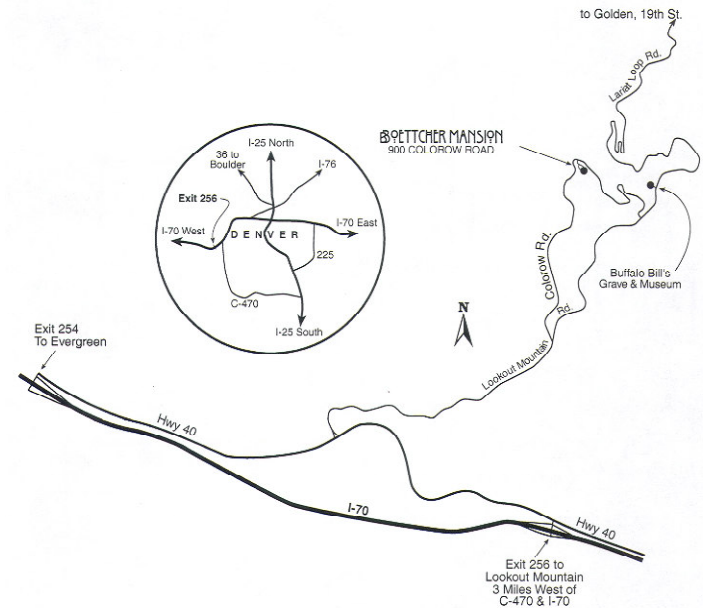

BOETTCHER MANSION

Visit our web site at: www.jeffco.us/boettcher

Take I-70 to Exit 256, the Lookout Mountain/Buffalo Bill Exit, and follow the signs—just minutes from I-70.

Please observe the 20 MPH signs on Colorow Road.

Because we share limited parking with the Lookout Mountain Nature Center, we are requesting that you carpool 3 to 4 per car or consider group transportation. Help us save our environment, protect our wildlife, and minimize alcohol related driving issues.

900 Colorow Road, Golden, Colorado 80401
720-497-7630

BOETTCHER MANSION

Visit our web site at: www.jeffco.us/boettcher

Take I-70 to Exit 256, the Lookout Mountain/Buffalo Bill Exit, and follow the signs—just minutes from I-70.

Please observe the 20 MPH signs on Colorow Road.

Because we share limited parking with the Lookout Mountain Nature Center, we are requesting that you carpool 3 to 4 per car or consider group transportation. Help us save our environment, protect our wildlife, and minimize alcohol related driving issues.