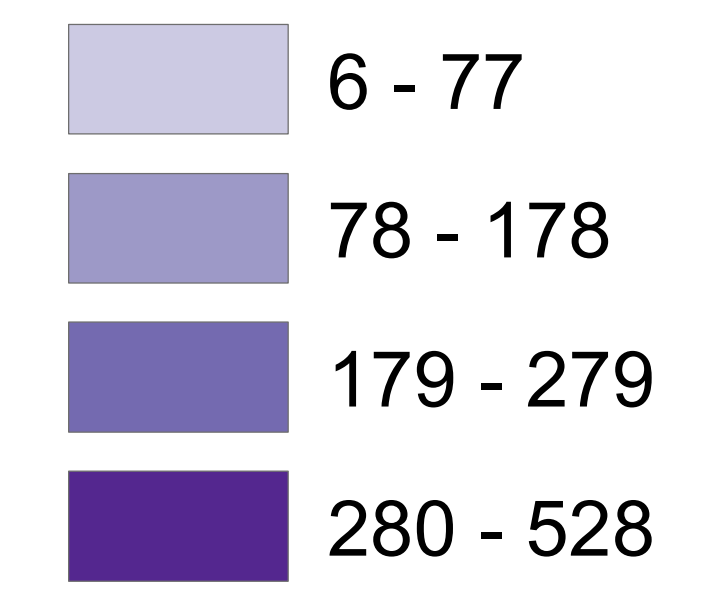

Breakdown of Population age 75 - 84 years by Census Tract, in Jefferson County Colorado 2000 US Census

Classification Method: Standard Deviation by total population age 75 - 84 years - both legends shown -

Total Population 75 - 84 years

Standard Deviation

132 Census Tracts*
 Total Population 75 - 84 years: 16,857
 (Female: 10,038; Male: 6,819)
 Mean: 130, Median: 93
 Minimum: 6, Maximum: 528
 data from [http://www.census.gov/Census2000SummaryFile1\(SF1\)100-PercentData,DownloadCenterTableP12SexbyAge\(TotalPopulation\)](http://www.census.gov/Census2000SummaryFile1(SF1)100-PercentData,DownloadCenterTableP12SexbyAge(TotalPopulation))
*Census Tract 112.01 excluded
 Denver Federal Center, no population