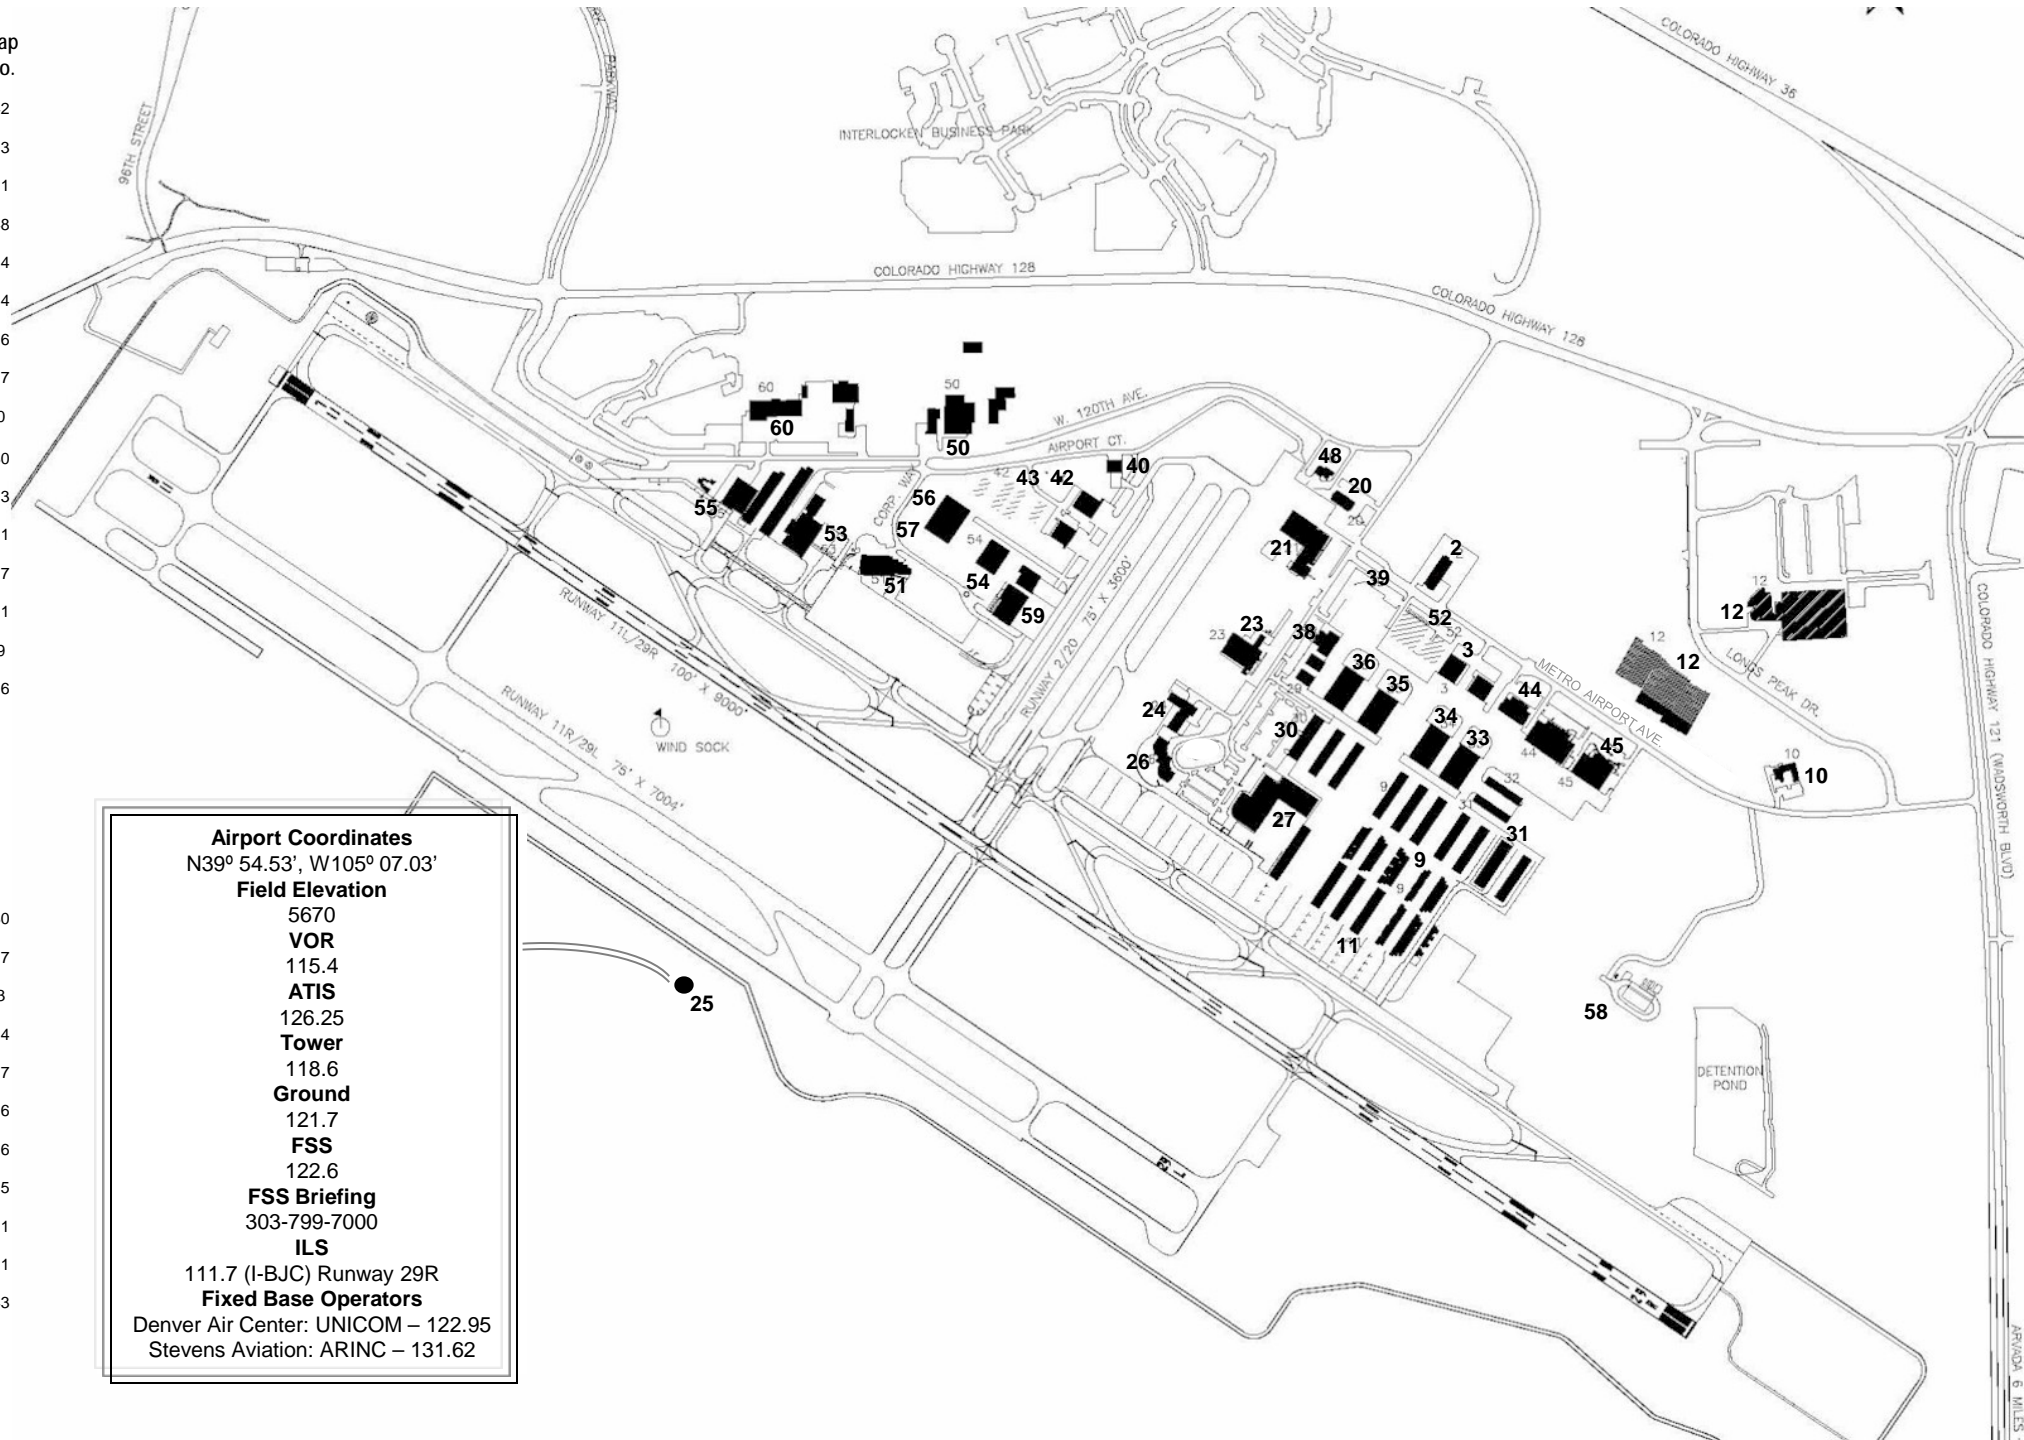

Company Name	Map No.	Company Name	Map No.
A.I.R.	33	Mountain Peaks Heli School	42
Aero Propeller, Inc	44	NCAR	53
Aeroscope, Inc.	30	New Attitude Aerobatics	21
Ball Corporation	12	North Metro Fire Rescue	48
Bertz Aviation	36	Maintenance Building	24
Blue Sky Bistro	26	Pet Airways	54
Civil Air Patrol	11	Pilatus Business Aircraft	26
Colorado Heli-Ops	54	Red Cloud Aviation	27
Denver Air Connection	26	Redstone College	0
Denver Air Center	27	Rocky Mtn Aircraft Svcs.	30
D&H Engraving	2	Rocky Mtn. Flight School	23
Duncan Avionics	27	Rotors of the Rockies	21
Empire Electric	50	Runway Grill	27
Enterprise Rental Car	26	Stevens Aviation	51
Executive Air Maintenance	21	T-Hangars & Port-a-ports	9
FAA Control Tower	25	TERMINAL BUILDING	26
Freedom Avionics	21	Airport Administration	
Front Range Helicopters	23	Blue Sky Bistro	
Fuel Farm	58	FSDO	
Hammack Group LLC	43	Pilatus Business A/C	
Hangar Gang Hangars	31	US Customs Office	
Hawkeye Aviation	59	Thorson Aviation Services	30
HeliQwest International	21	Transwest Trucks	57
Hertz Rental Car	27	Tri-State G&T	3
Hilltop Inn / Wildflowers Cafe	10	Tri-Pac (Custis) Aviation	54
Immaculate Flight	36	Upwind Pilot Shop	27
JETTECH	40	U.S. Customs Office	26
Johnson Leasing Company	36	U.S. F.S. Office	56
Legacy Air	38	U.S. F.S Tanker Base	55
Level 3 Communications	39	Western Air Flight Academy	21
L&L Aviation	36	Western Skies Air Charter	21
McAir Aviation	20	Windsong dba Propel Act.	43
Mountain Air Aviation	30	*Map number may not be	
Mountain Aviation	52	building number.	

Airport Coordinates
N39° 54.53', W105° 07.03'
Field Elevation
5670
VOR
115.4
ATIS
126.25
Tower
118.6
Ground
121.7
FSS
122.6
FSS Briefing
303-799-7000
ILS
111.7 (I-BJC) Runway 29R
Fixed Base Operators
Denver Air Center: UNICOM – 122.95
Stevens Aviation: ARINC – 131.62