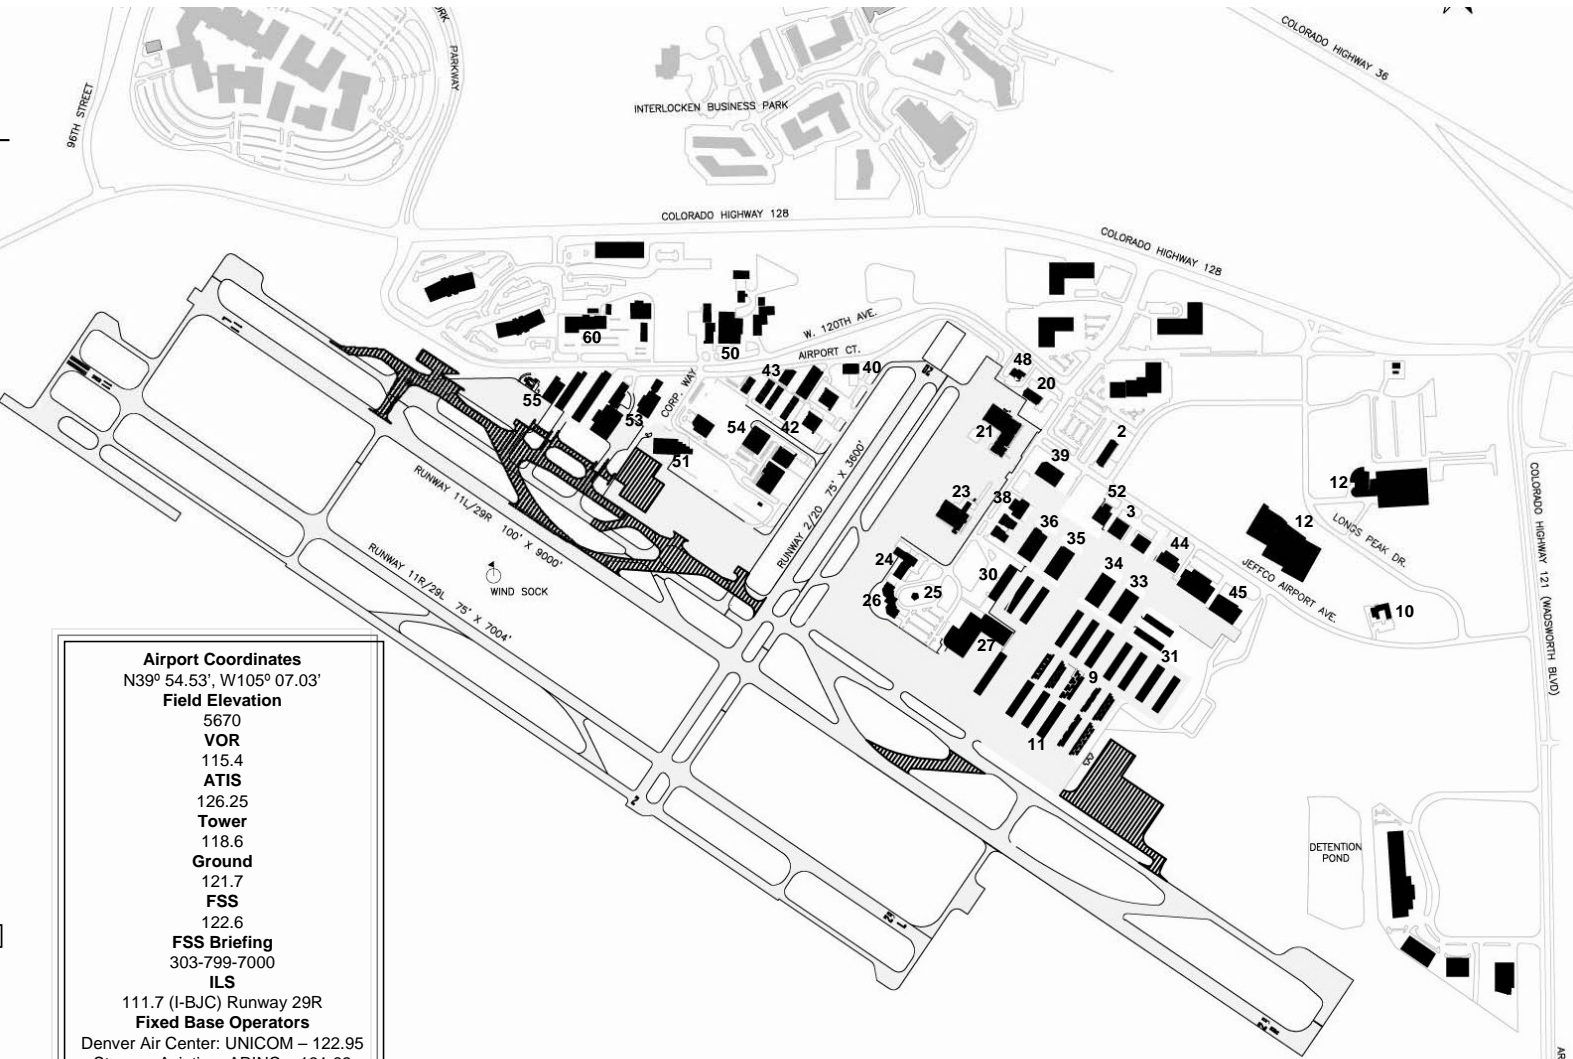

BUSINESS DIRECTORY AND LOCATION MAP

11755 Airport Way
Broomfield, CO 80021

Phone: 303-271-4850
Fax: 303-271-4875
www.flyRMMA.com

Whether you are traveling for business, pleasure, or both – choose Rocky Mountain Metro Airport, Denver's premier general aviation reliever airport. Situated perfectly between Denver and Boulder on U.S. 36, Rocky Mountain Metro Airport is the closest airport to both Downtown Denver and Boulder. Plus, you are just minutes from the area's major business parks, universities, and recreational facilities.

Rocky Mountain Metro Airport Location Map

Company Name	Map No.	Company Name	Map No.
A.I.R.	33	North Metro Fire Rescue	48
Aero Propeller, Inc	44	Maintenance Building	24
Aeroscope, Inc.	30	Pilatus Business Aircraft	26
Air Harness, Inc	42	Premier Helicopters	23
Ball Corporation	12	Rotors of the Rockies	21
Bertz Aviation	36	Runway Grill	27
Blue Sky Bistro	26	Quiznos	45
Civil Air Patrol	11	Stevens Aviation	51
Denver Air Connection	26	T-Hangars & Port-a-ports	9
Denver Air Center	27	TERMINAL BUILDING	26
D&H Engraving	2	Airport Administration	
Duncan Avionics	27	Blue Sky Bistro	
Empire Electric	50	FSDO	
Enterprise Rental Car	51	Pilatus Business A/C	
Executive Air Maintenance	21	US Customs Office	
FAA Control Tower	25	Thorson Aviation Services	30
FAST, Inc.	23	Tri-State G&T	3
Freedom Avionics	21	Tri-Pac (Custis) Aviation	54
Hammack Group LLC	43	U.S. Customs Office	26
Hangar Gang Hangars	31	U.S. F,S Tanker Base	55
Hertz Rental Car	27	Western Air Flight Academy	21
Hilltop Inn	10	Western Skies Air Charter	21
Johnson Leasing Company	36	Redstone College	60
Journeys Aviation	23	Windsong/Propel Aircraft	43
Legacy Air	38		
Level 3 Communications	39	Planned Construction	
L&L Aviation	36	*Map number may not be	
McAir Aviation	20	building number.	
Mountain Air Aviation	30		
Mountain Aviation	52		
NCAR	53		
New Attitude Aerobatics	21		