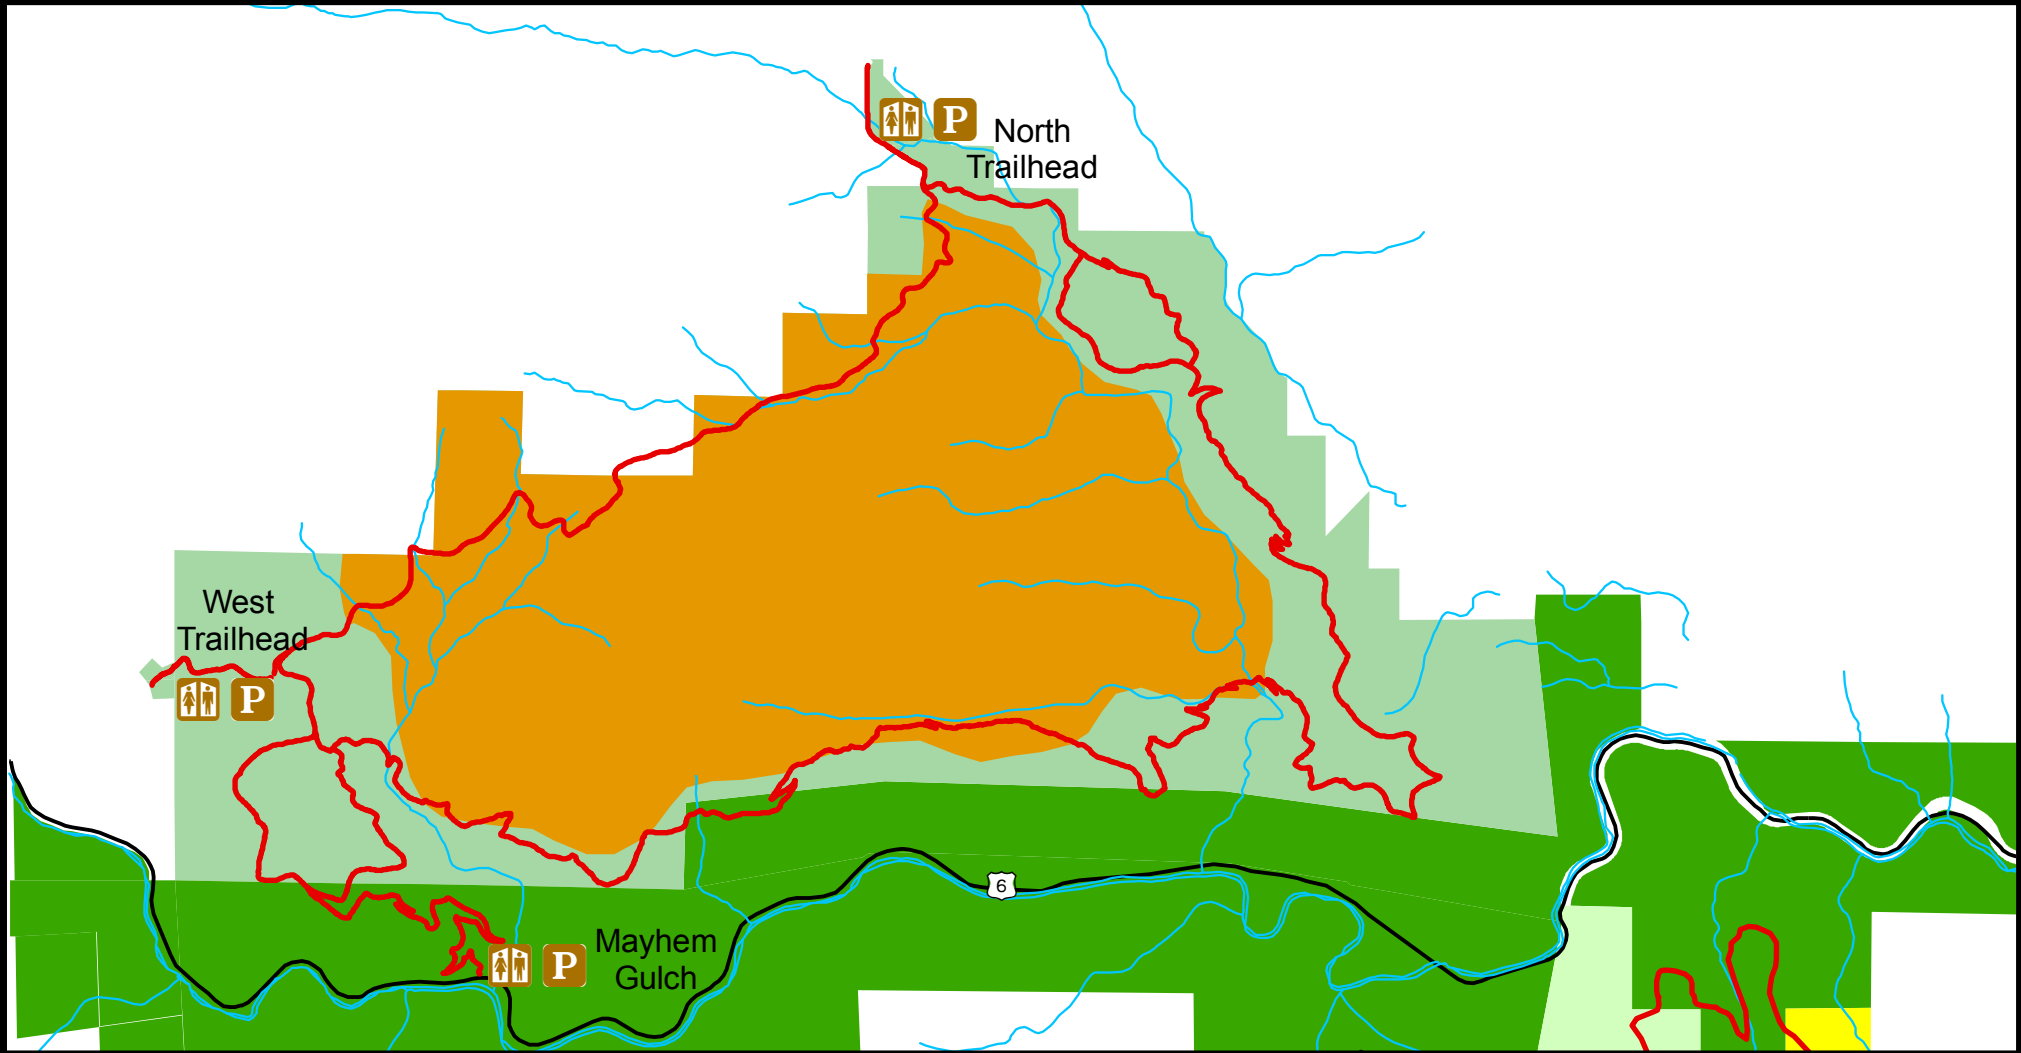

# Centennial Cone Park

## Figure 3: Conceptual Site Plan

### Legend

- Centennial Cone Park
- Clear Creek Canyon Park
- Seasonal Hunting Closure
- Conservation Easement
- Denver Mountain Parks
- ~ Trails
- ~ Streams
- ♿ Restroom
- P Parking

This plan is not intended to serve as an official park or trail map and is subject to change.