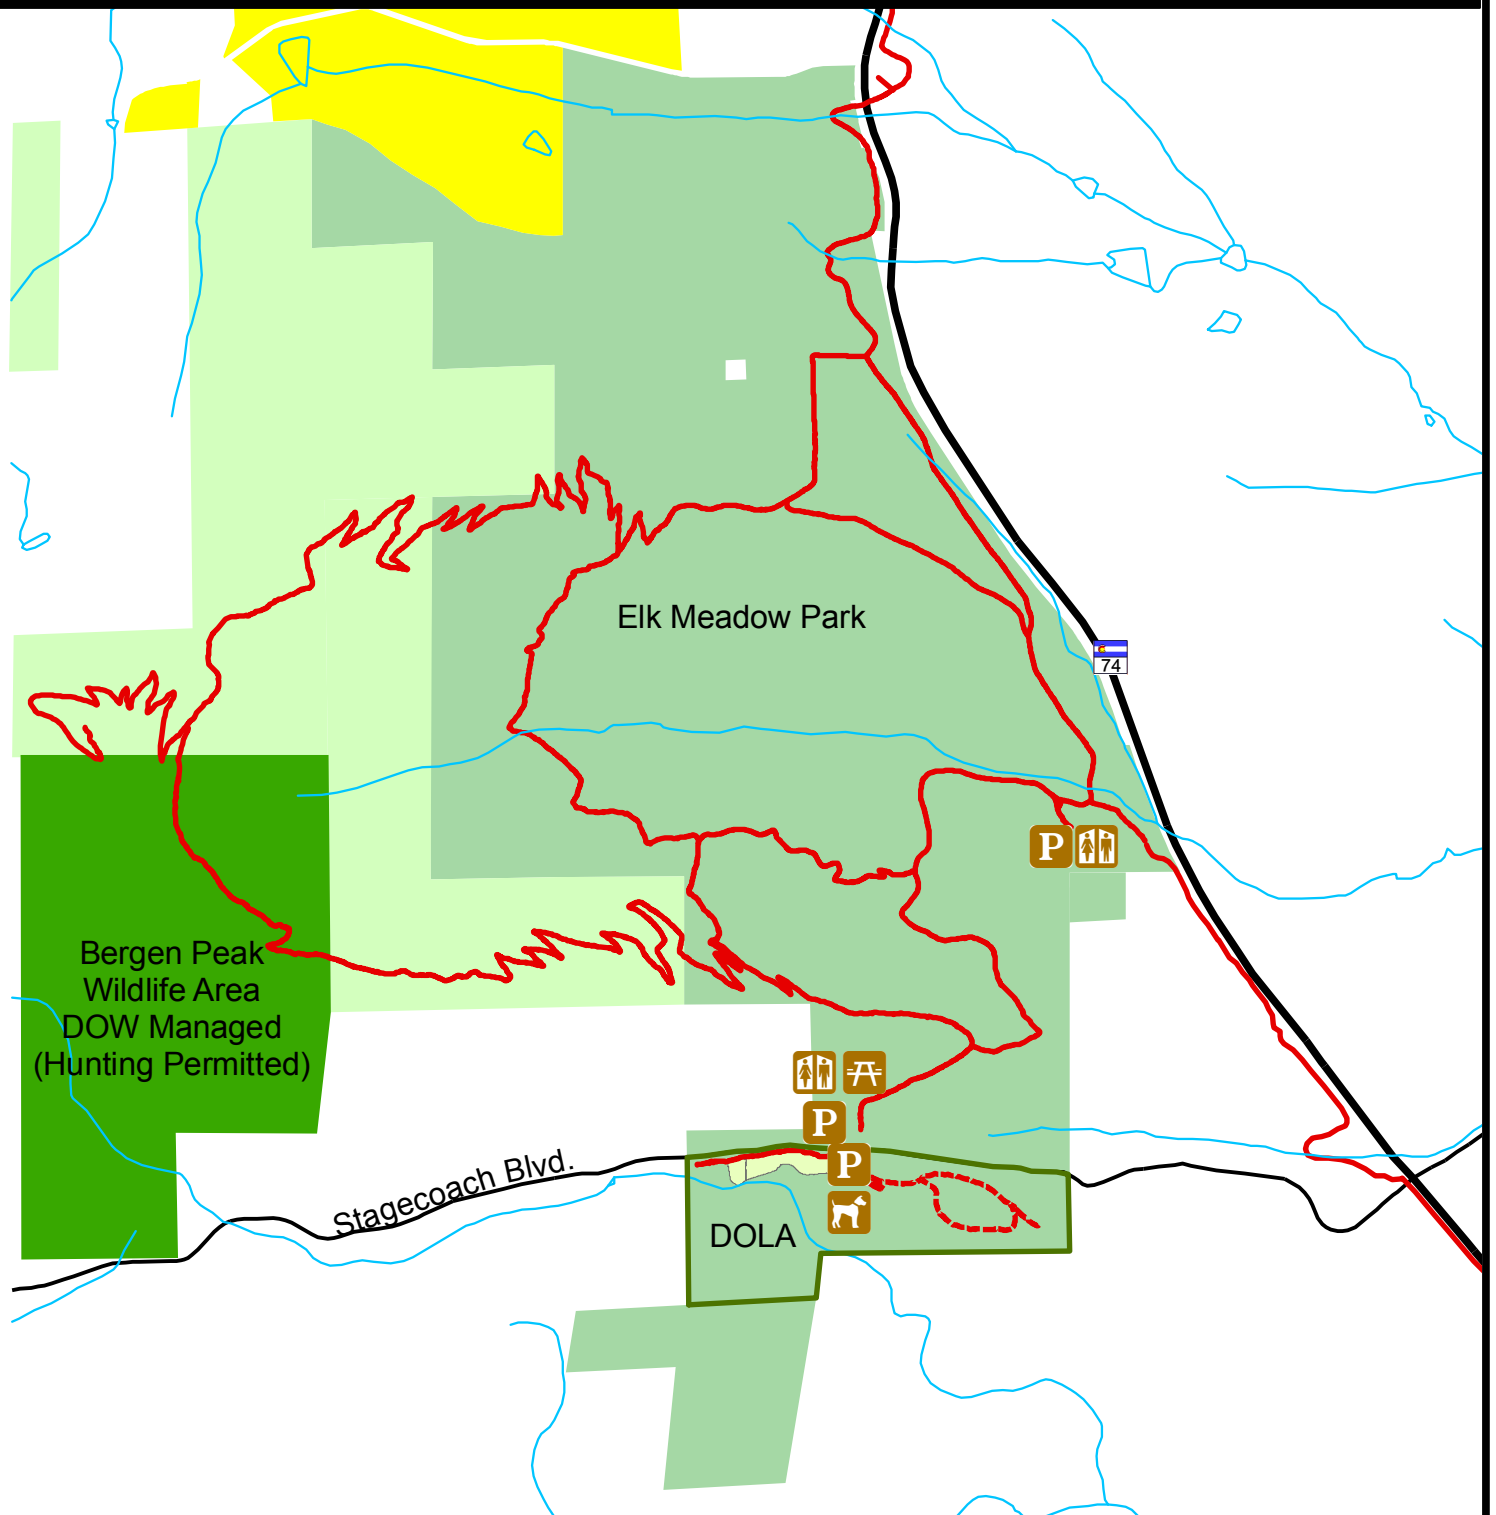

Elk Meadow Park

Figure 3: Conceptual Site Plan

Legend

- | | | |
|-----------------------|-----------------|---------------------------|
| JCOS | DOLA Boundary | Picnic Area |
| DOLA Fenced Area | Existing Trails | Restroom |
| Conservation Easement | Proposed Trail | Dog Off Leash Area (DOLA) |
| State Land Board | Streams | Parking |
| Denver Mountain Parks | | |

This plan is not intended to serve as an official park or trail map and is subject to change.