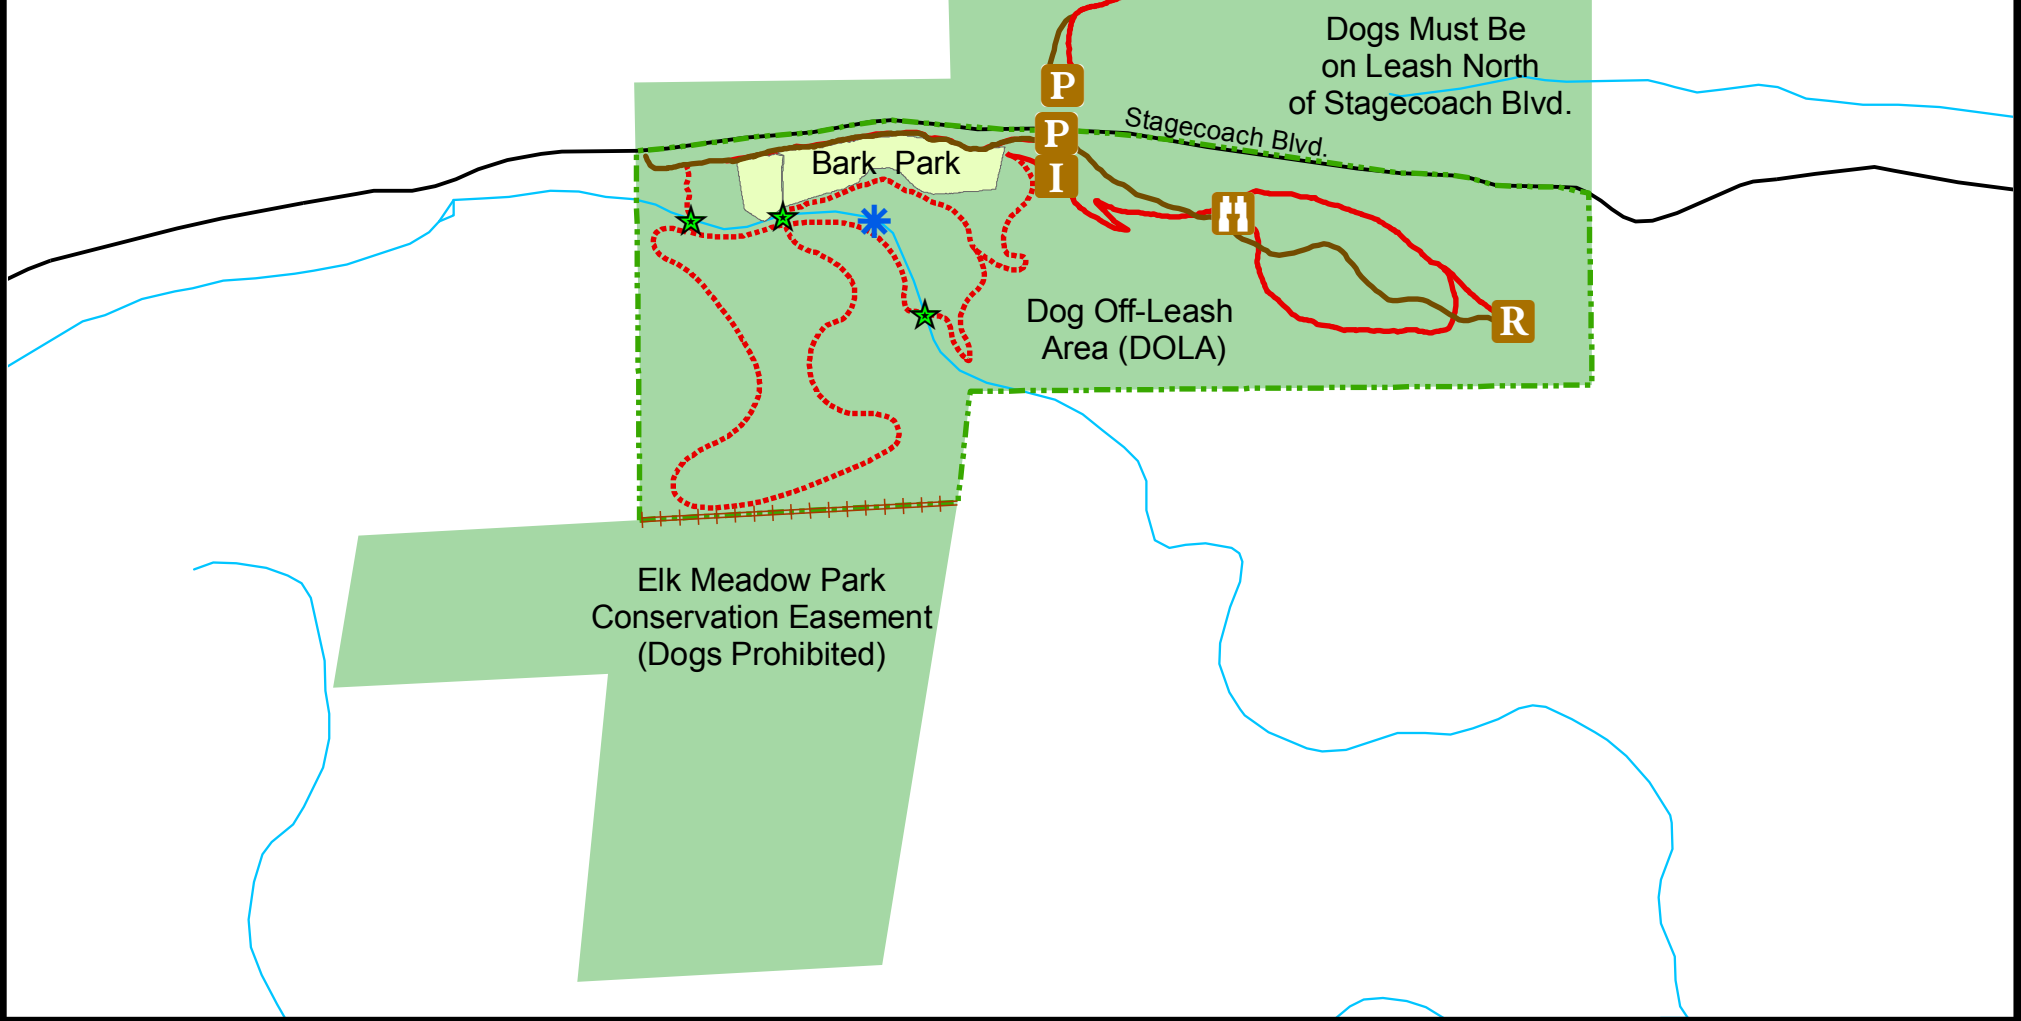

# Elk Meadow Park Dog-Off Leash Area

## Figure 3: Conceptual Site Plan

### Legend

- |                 |                 |                   |
|-----------------|-----------------|-------------------|
| JCOS            | Fence Line      | Information Kiosk |
| DOLA Boundary   | Streams         | Rest Area         |
| Existing Trails | Water Crossings | Parking           |
| Proposed Trails | Dog Wallow      |                   |
| Service Road    | Viewing Area    |                   |

This plan is not intended to serve as an official park or trail map and is subject to change.