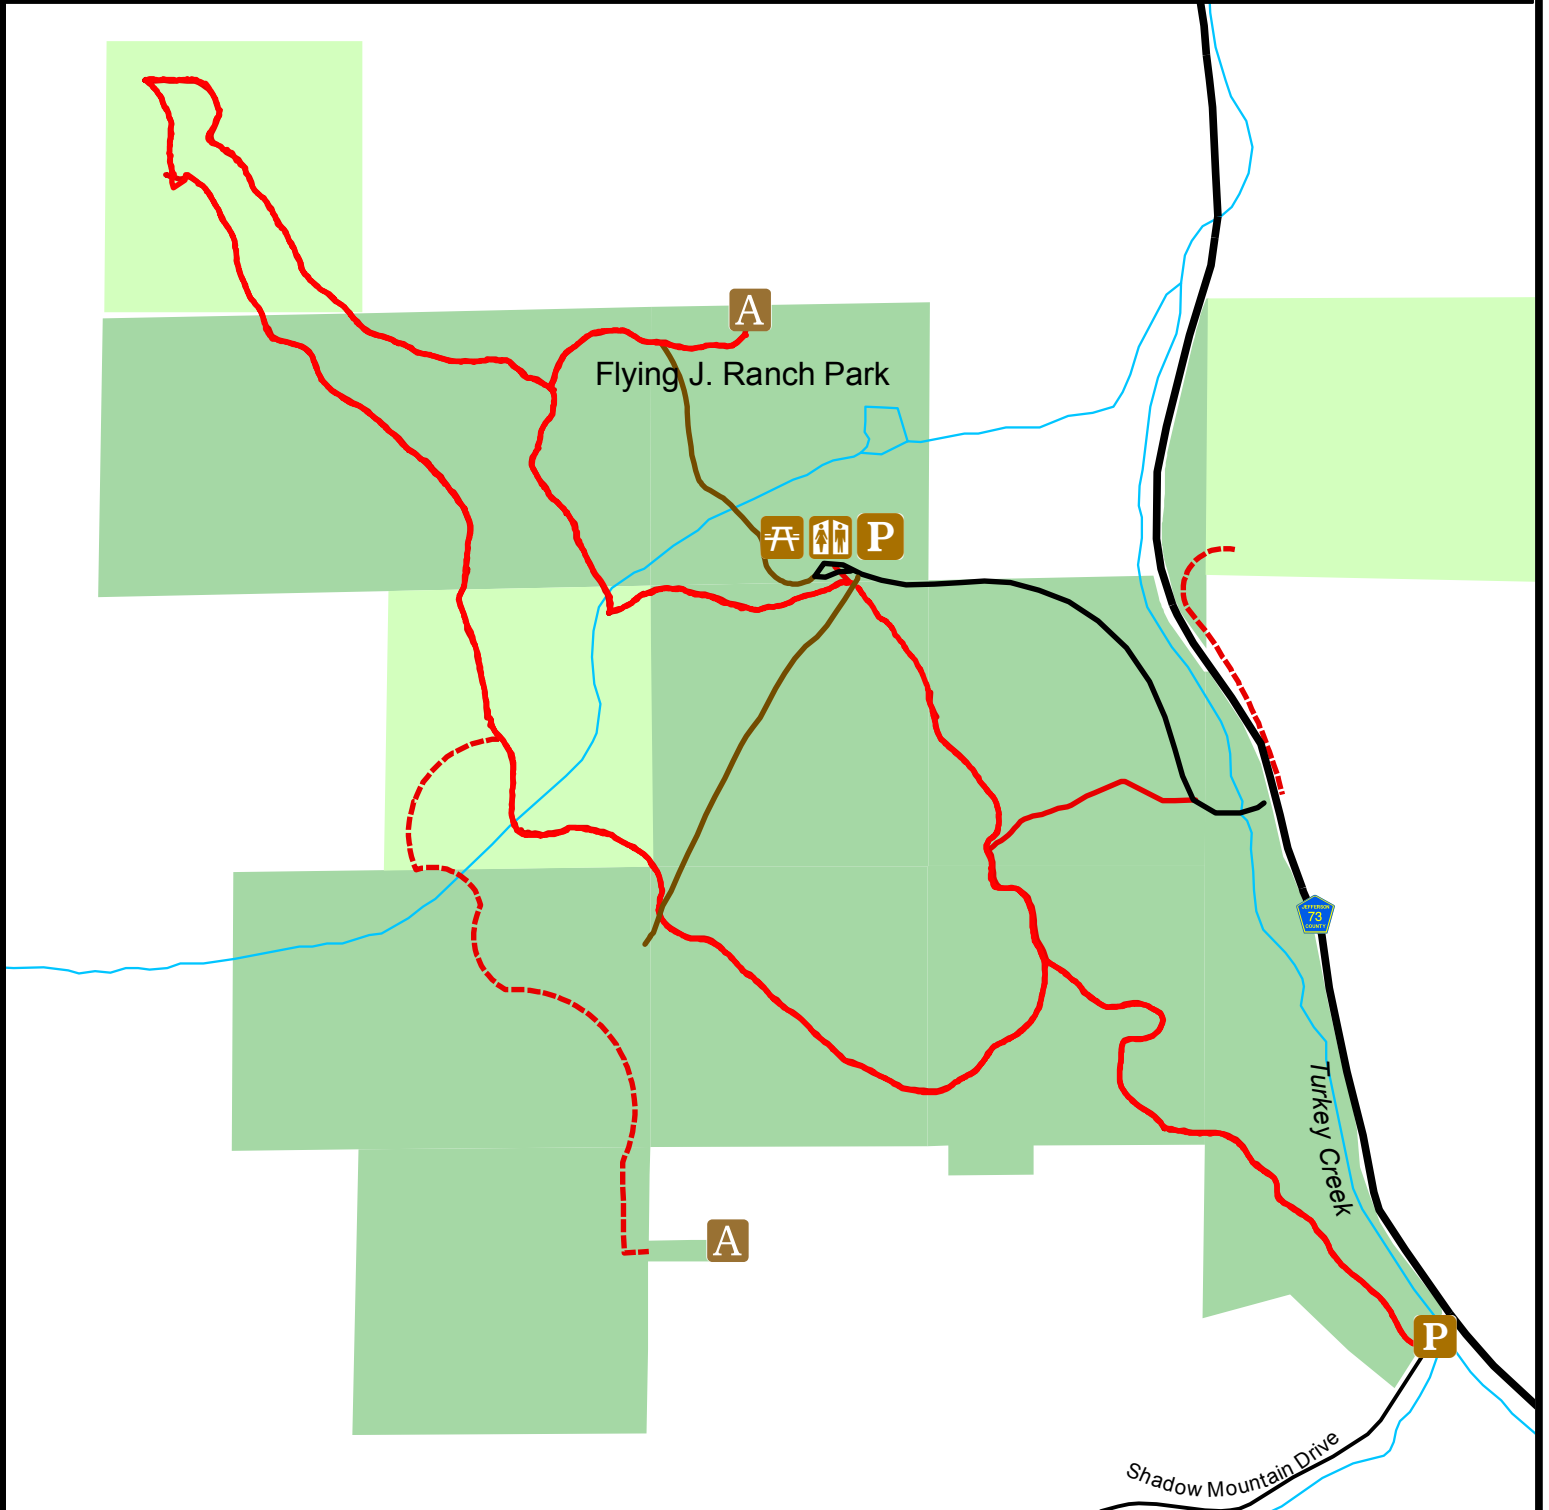

Flying J. Ranch Park

Figure 3: Conceptual Site Plan

Legend

- | | | |
|-----------------------|---------------------|-------------|
| JCOS | Proposed Trails | Picnic Area |
| Denver Mountain Parks | Streams | Restroom |
| Trails | Service Road/Trail | Parking |
| Entry Road | Neighborhood Access | |

This plan is not intended to serve as an official park or trail map and is subject to change.