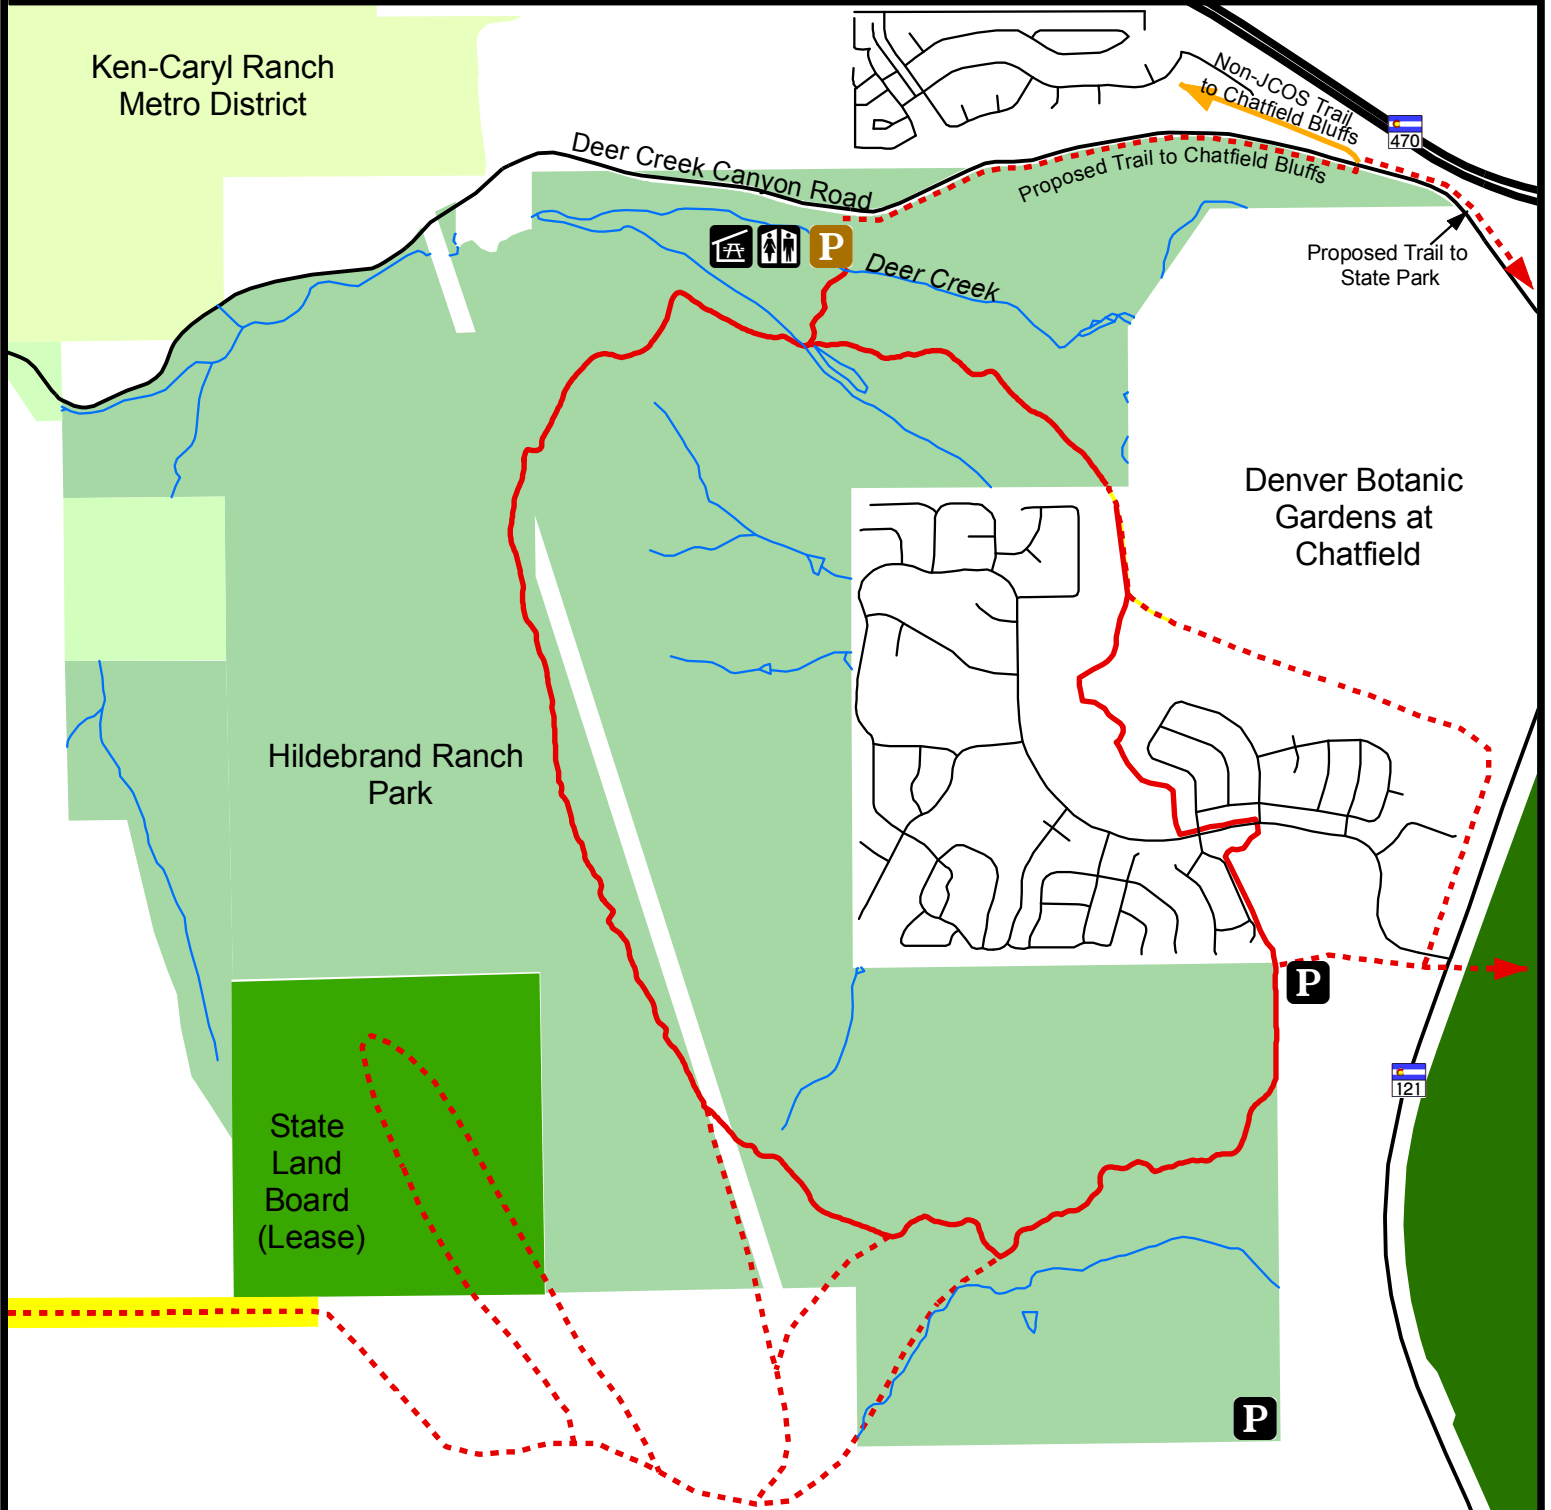

Hildebrand Ranch Park

Figure 3: Conceptual Site Plan

Legend

- | | | |
|-----------------------|------------------|-------------------------|
| Hildebrand Ranch Park | State Land Board | Parking |
| Conservation Easement | Existing Trail | Proposed Parking |
| Denver Mountain Parks | Conceptual Trail | Proposed Restroom |
| Ken-Caryl Ranch | Streams | Proposed Picnic Shelter |
| State Parks | Streets | |

 This plan is not intended to serve as an official park or trail map and is subject to change.

0 800 1,600
 Feet