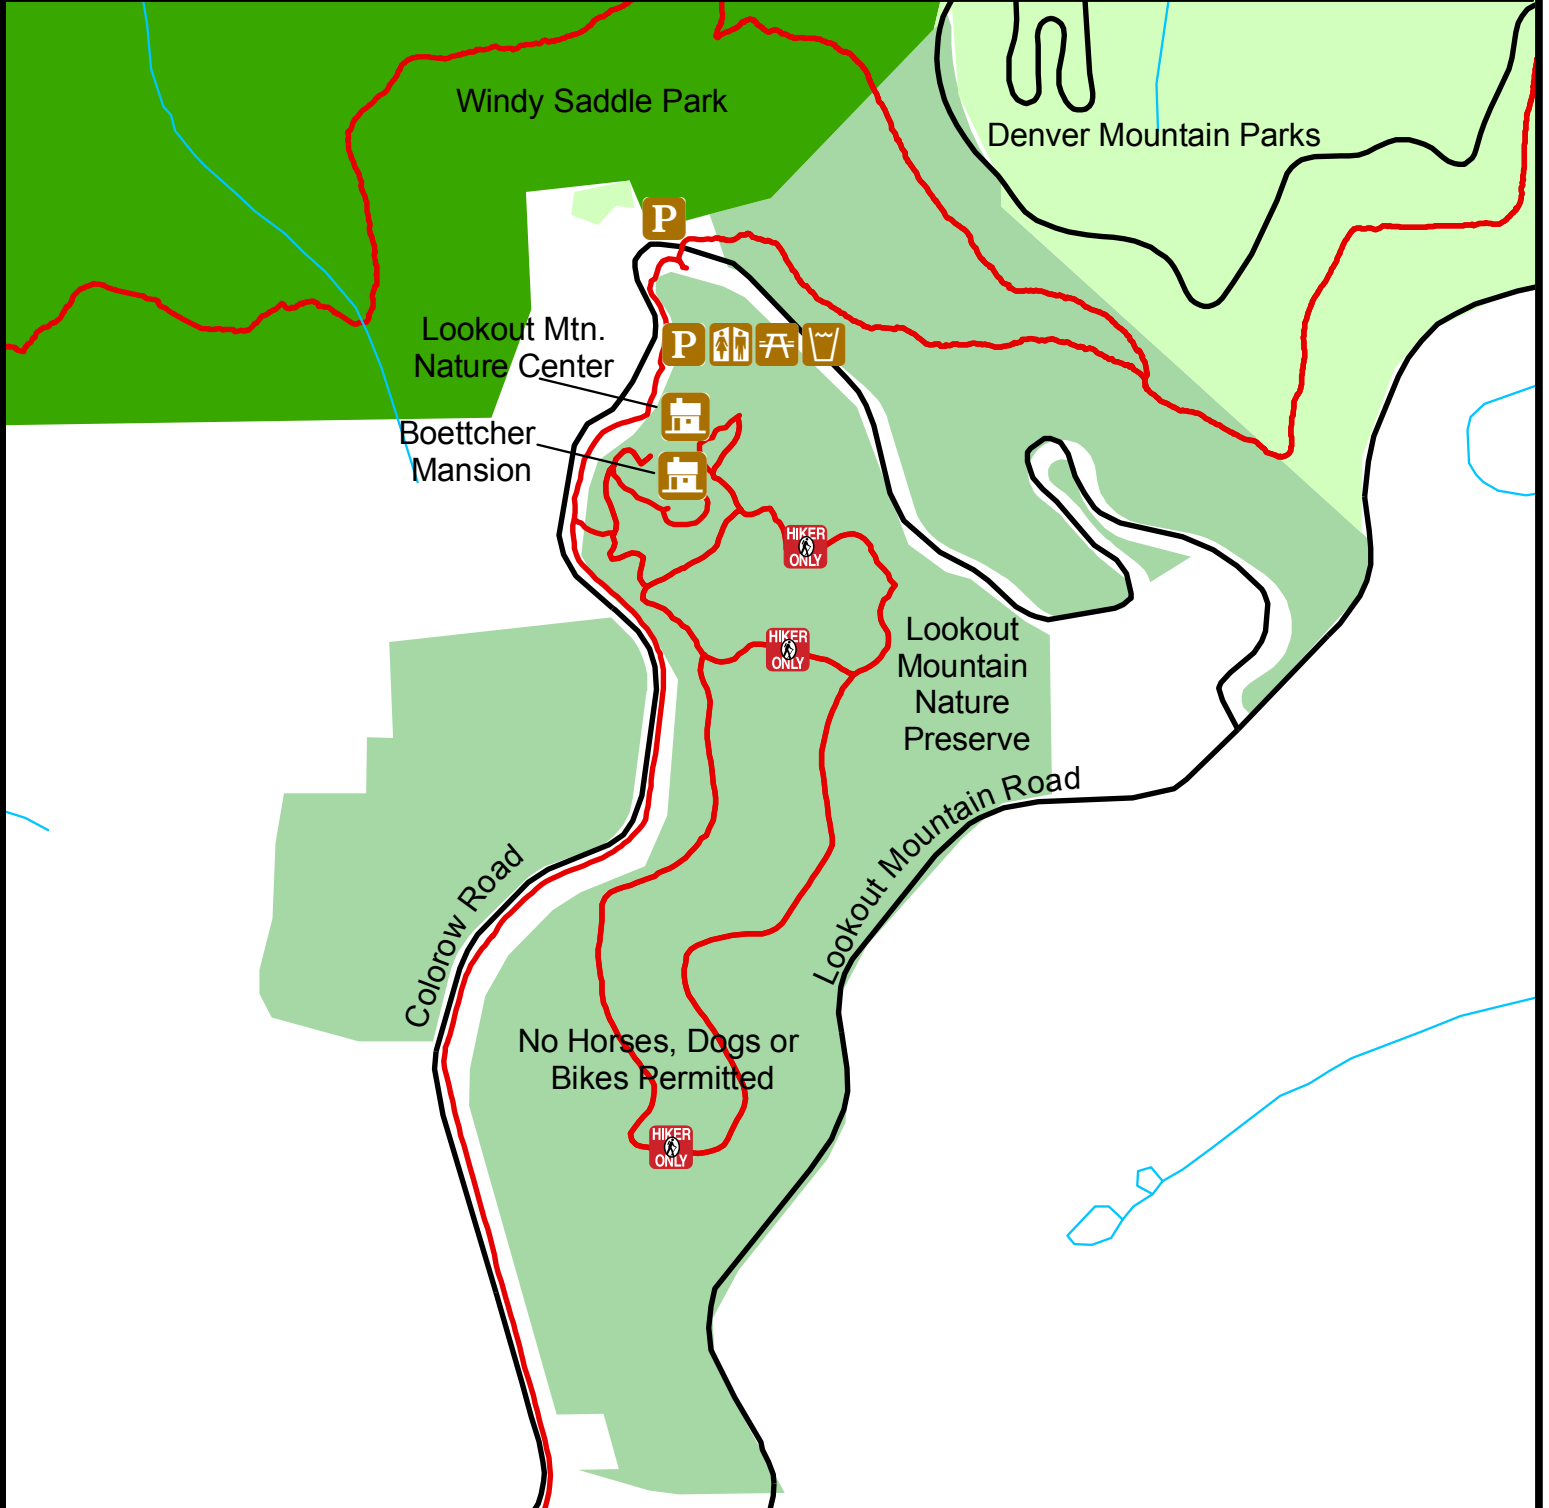

Lookout Mountain Nature Preserve

Figure 3: Conceptual Site Plan

Legend

- | | |
|---|--|
|  Lookout Mountain Nature Preserve |  Parking |
|  Windy Saddle Park |  Restroom |
|  Denver Mountain Parks |  Picnic Area |
|  Existing Trails |  Drinking Water |
|  Streams |  Hiker Only Trail |

This plan is not intended to serve as an official park or trail map and is subject to change.