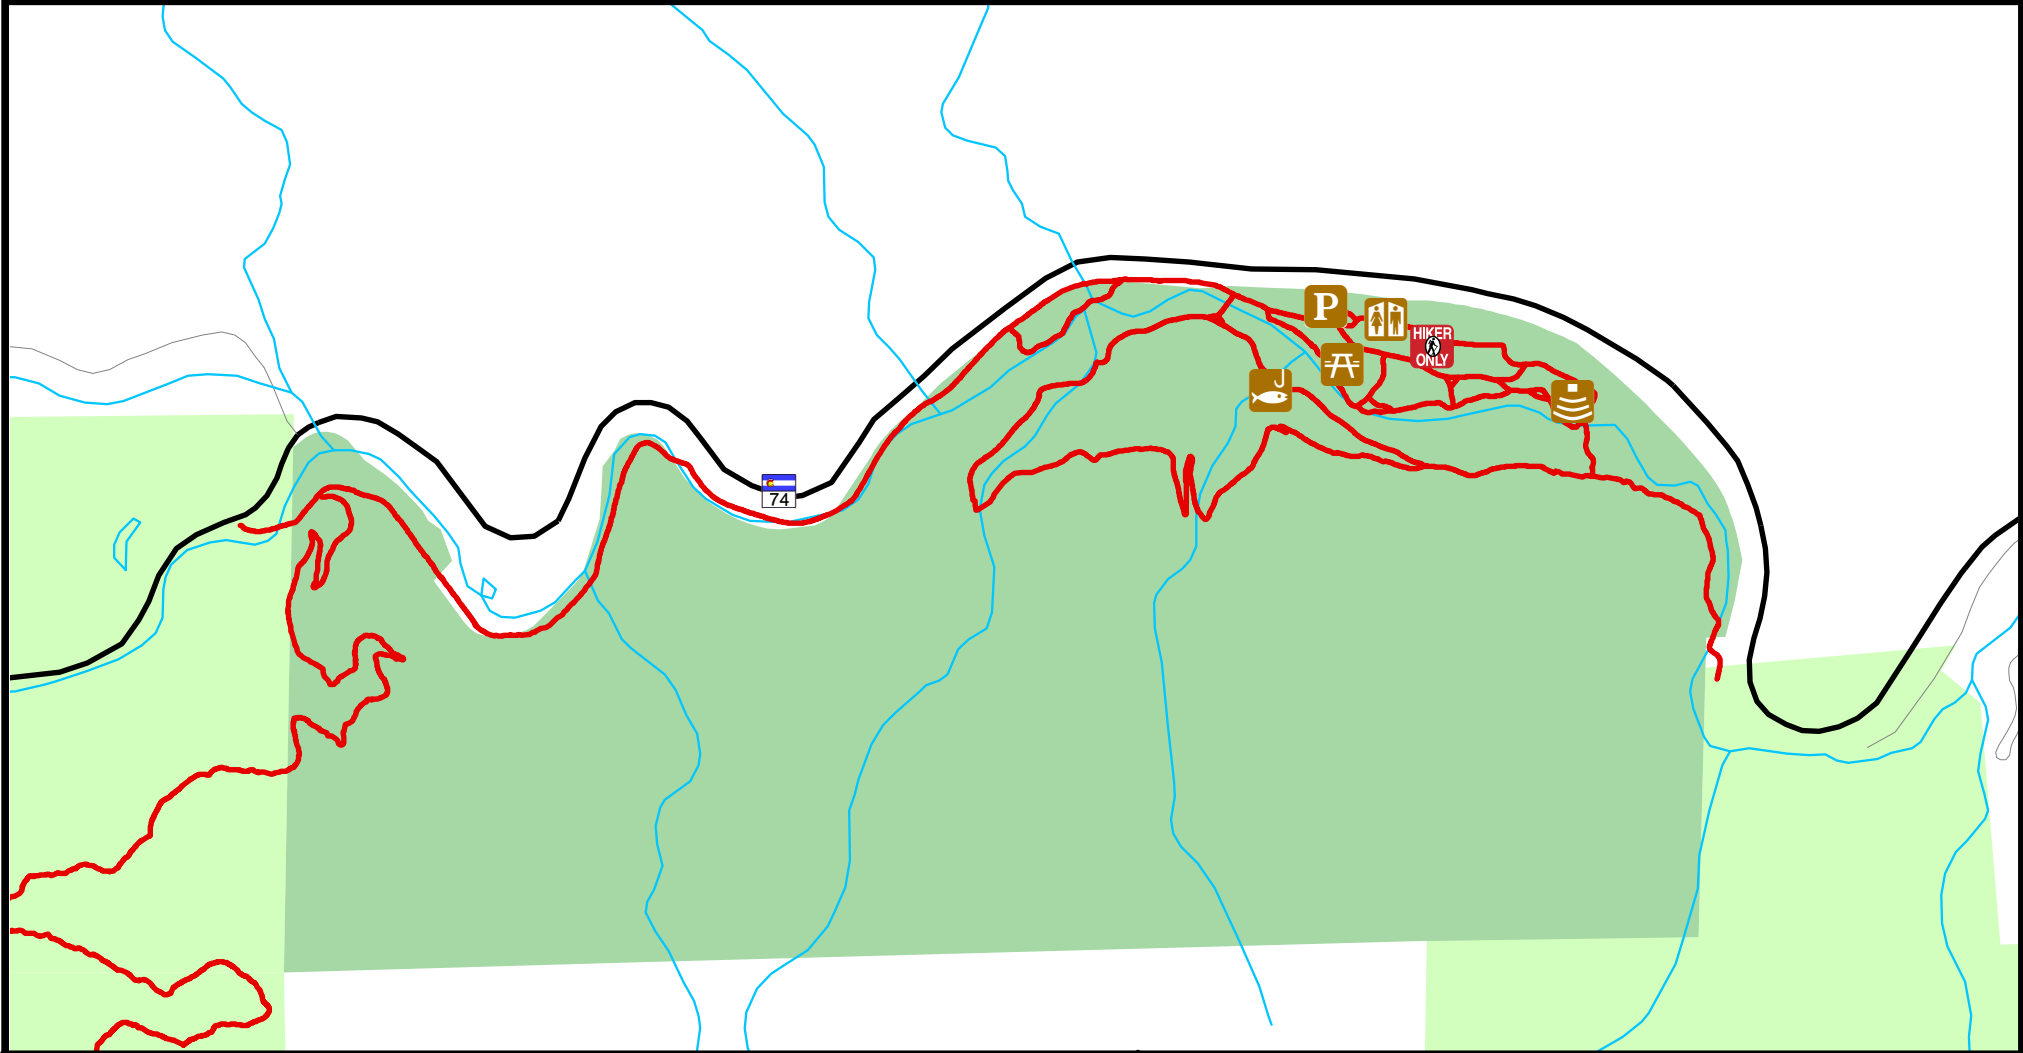

Lair o' the Bear Park

Figure 3: Conceptual Site Plan

Legend

- | | | |
|-----------------------|-------------------|-------------------|
| JCOS | Restroom | Fishing Pier |
| Denver Mountain Parks | Parking | Outdoor Classroom |
| Hiker Only Trails | Hiker Only Trails | |
| Streams | Picnic Area | |

This plan is not intended to serve as an official park or trail map and is subject to change.