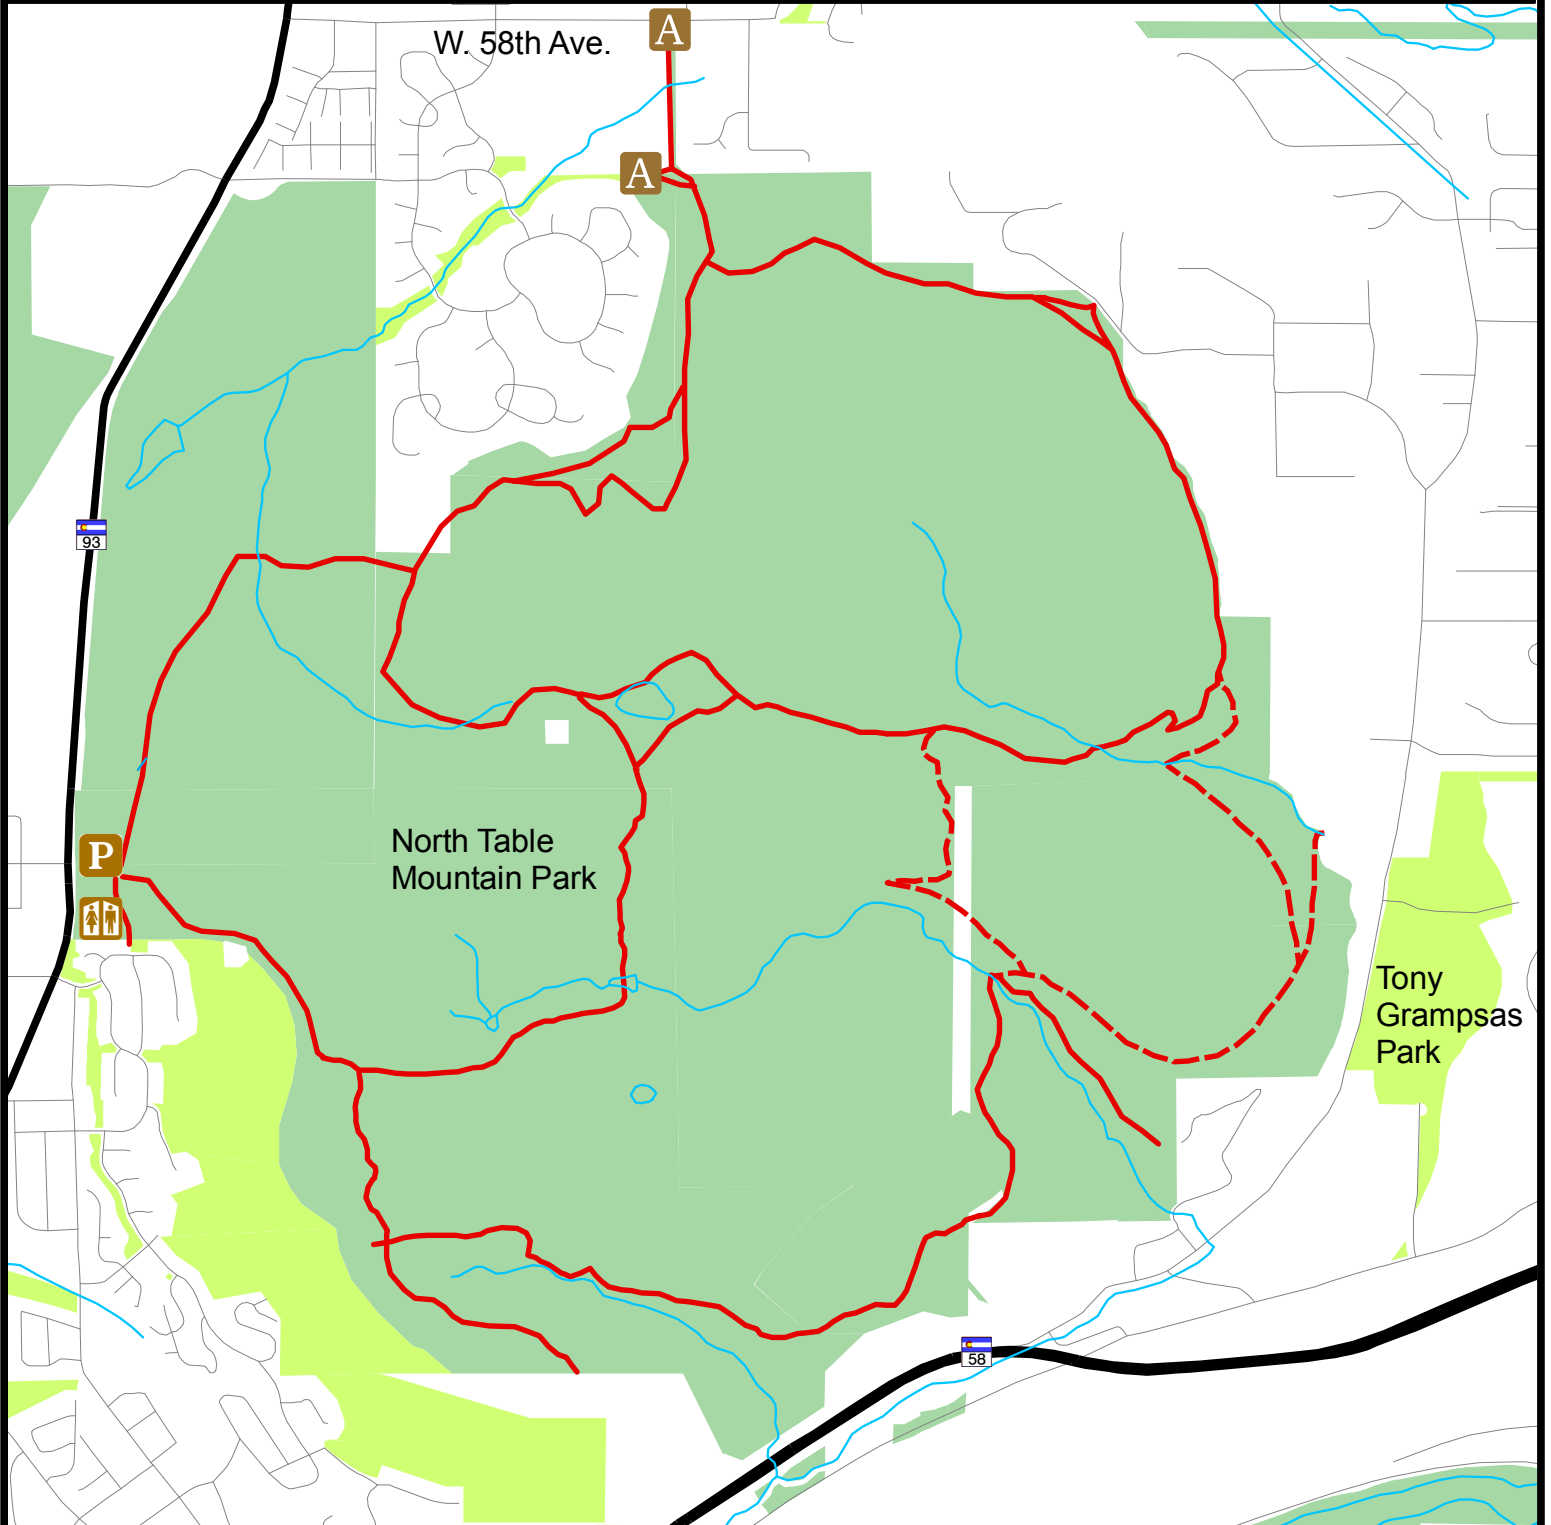

North Table Mountain

Figure 3: Conceptual Site Plan

Legend

- | | |
|--|---|
|  JCOS |  Streams |
|  Golden Open Space |  Restroom |
|  Trails |  Neighborhood Access |
|  Proposed Trails |  Parking |
|  Roads | |

This plan is not intended to serve as an official park or trail map and is subject to change.