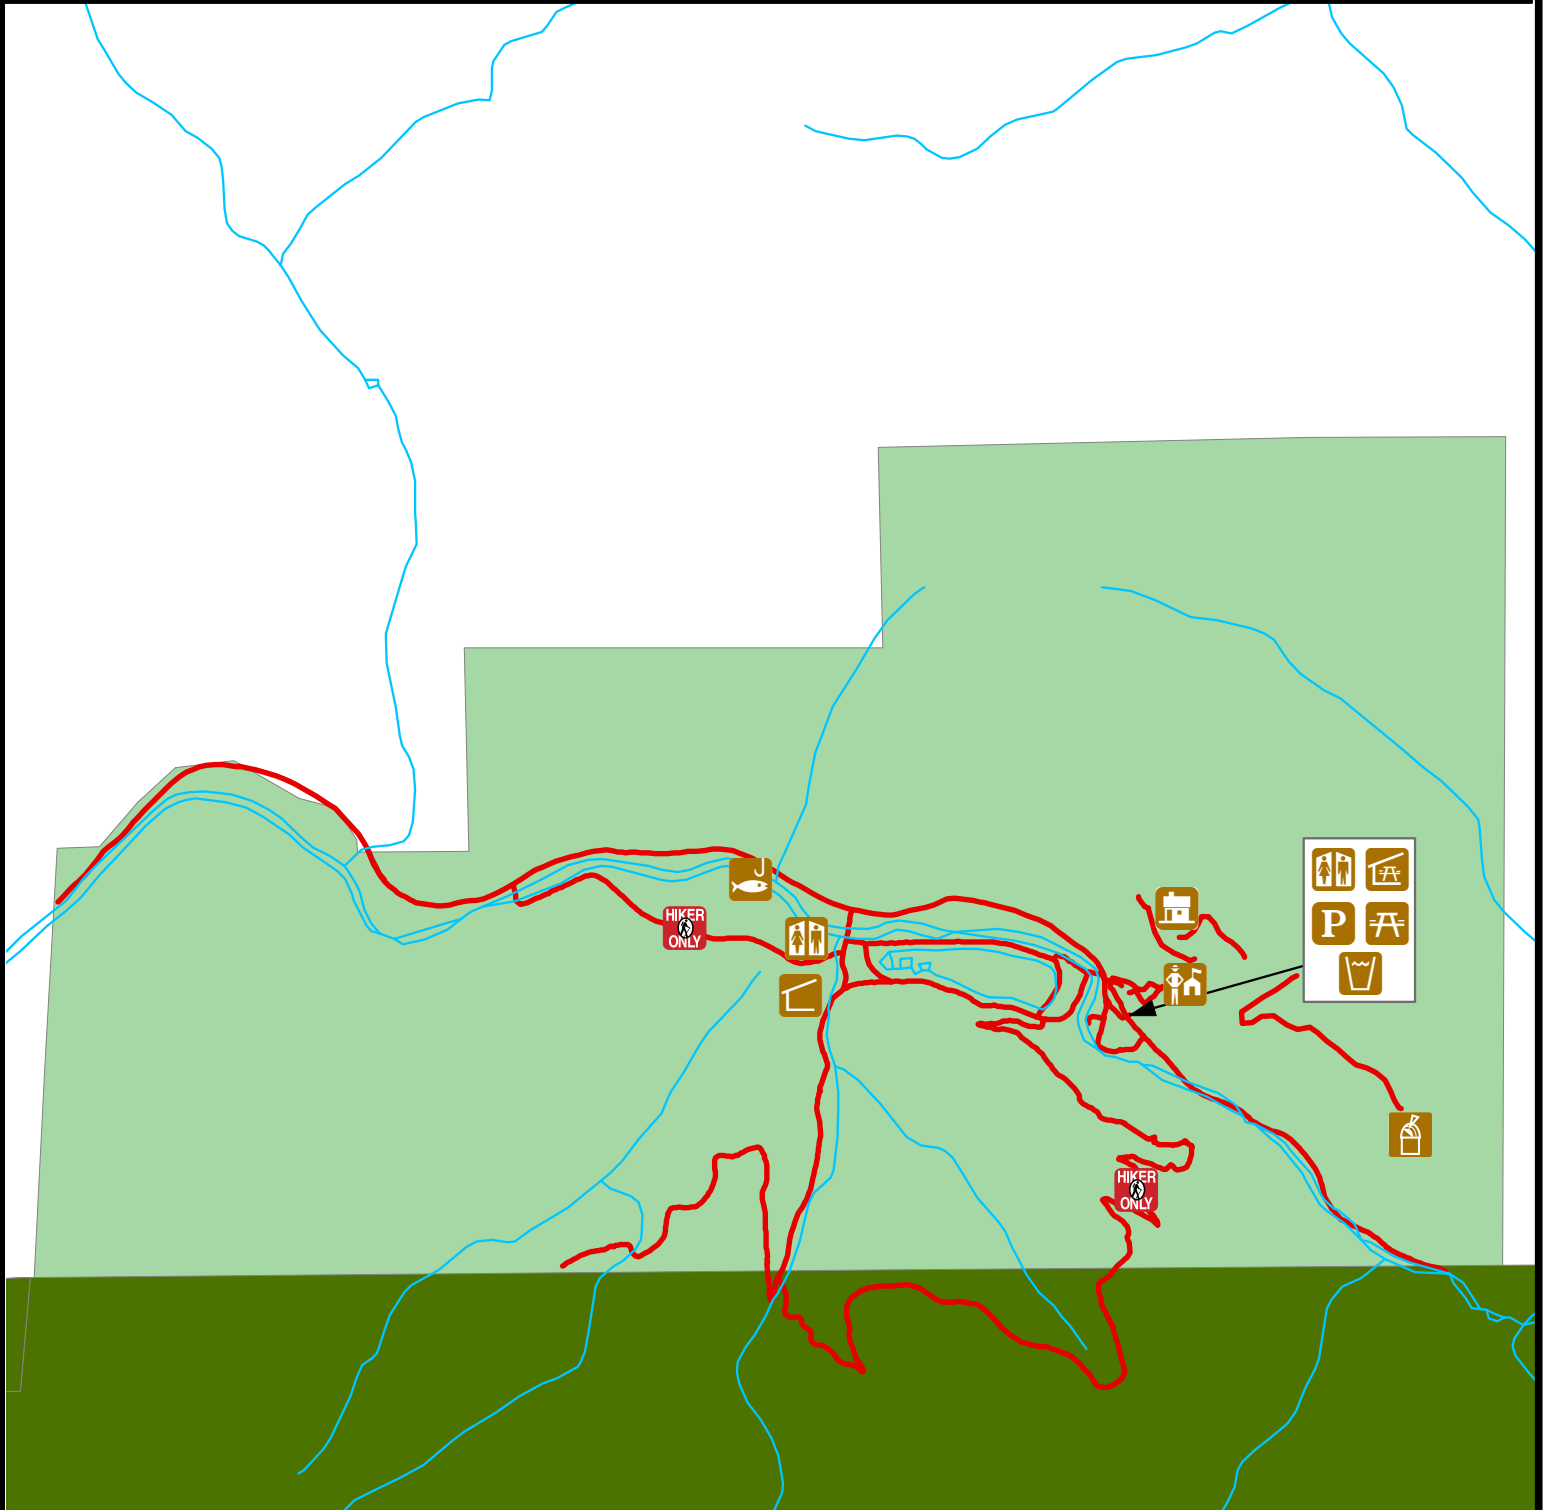

# Pine Valley Ranch Park

## Figure 3: Conceptual Site Plan

### Legend

- |                        |                  |                |
|------------------------|------------------|----------------|
| Pine Valley Ranch Park | Parking          | Picnic Shelter |
| Pike National Forest   | Restroom         | Picnic Area    |
| Existing Trails        | Fishing          | Drinking Water |
| Streams                | Ranger Residence | Shelter        |
| Hiker Only Trail       |                  |                |

This plan is not intended to serve as an official park or trail map and is subject to change.

0      600      1,200      2,400  
 Feet