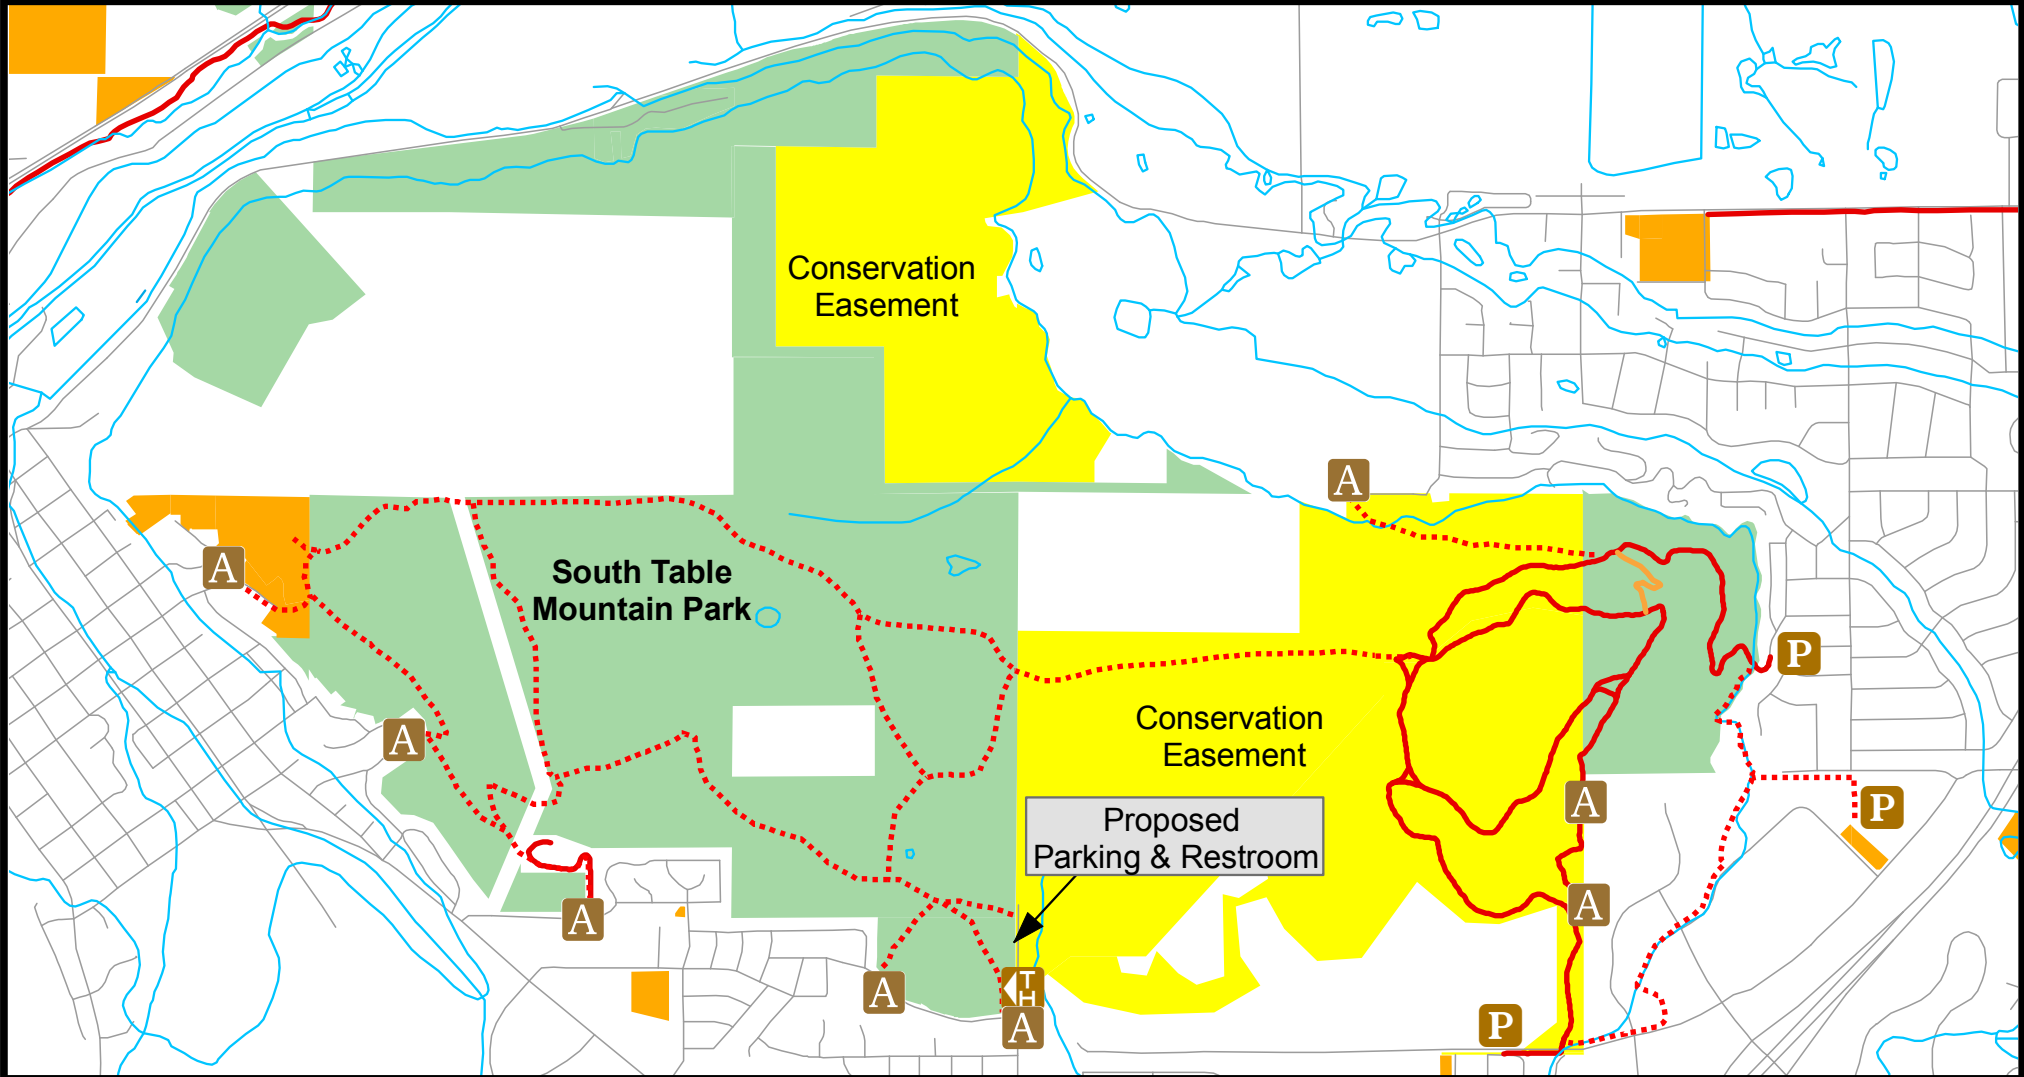

South Table Mountain Park

Figure 3: Conceptual Site Plan

Legend

- | | | |
|----------------------------------|-----------------------|---------------------------|
| JCOS Property | Existing Trails | Roads |
| Denver Mountain Parks | Conceptual Trail | Parking |
| JCOS Easement | Low Maintenance Trail | Trailhead Amenities |
| City & Recreation District Parks | Streams | Neighborhood Access Point |

This plan is not intended to serve as an official park or trail map and is subject to change.