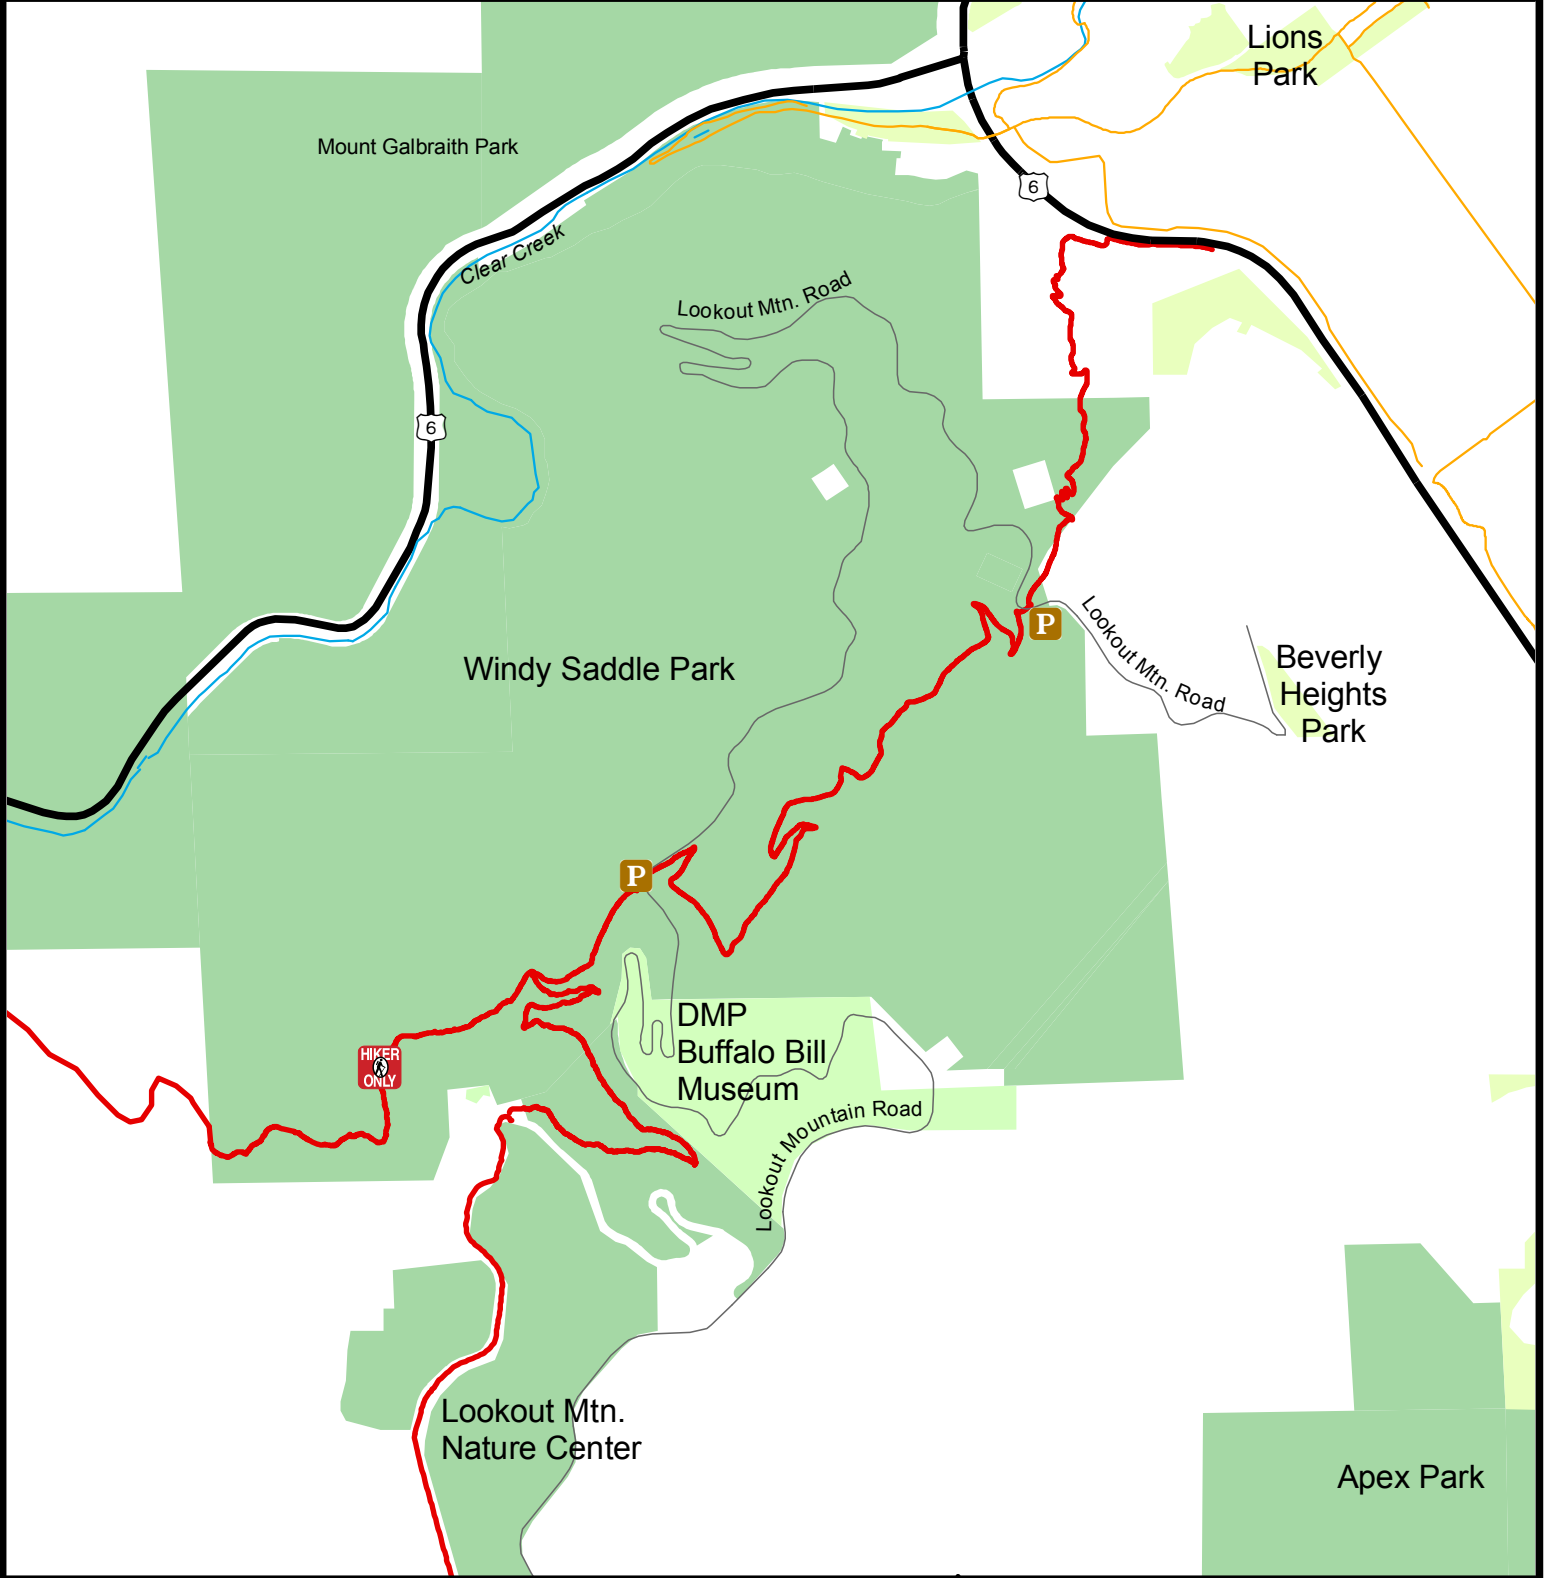

Windy Saddle Park

Figure 3: Conceptual Site Plan

Legend

- JCOS
- Denver Mountain Parks
- Golden Parks
- ~ Existing Trails
- ~ Golden Trails
- ~ Clear Creek
- P Parking
- HIKER ONLY Hiker Only Trail

This plan is not intended to serve as an official park or trail map and is subject to change.