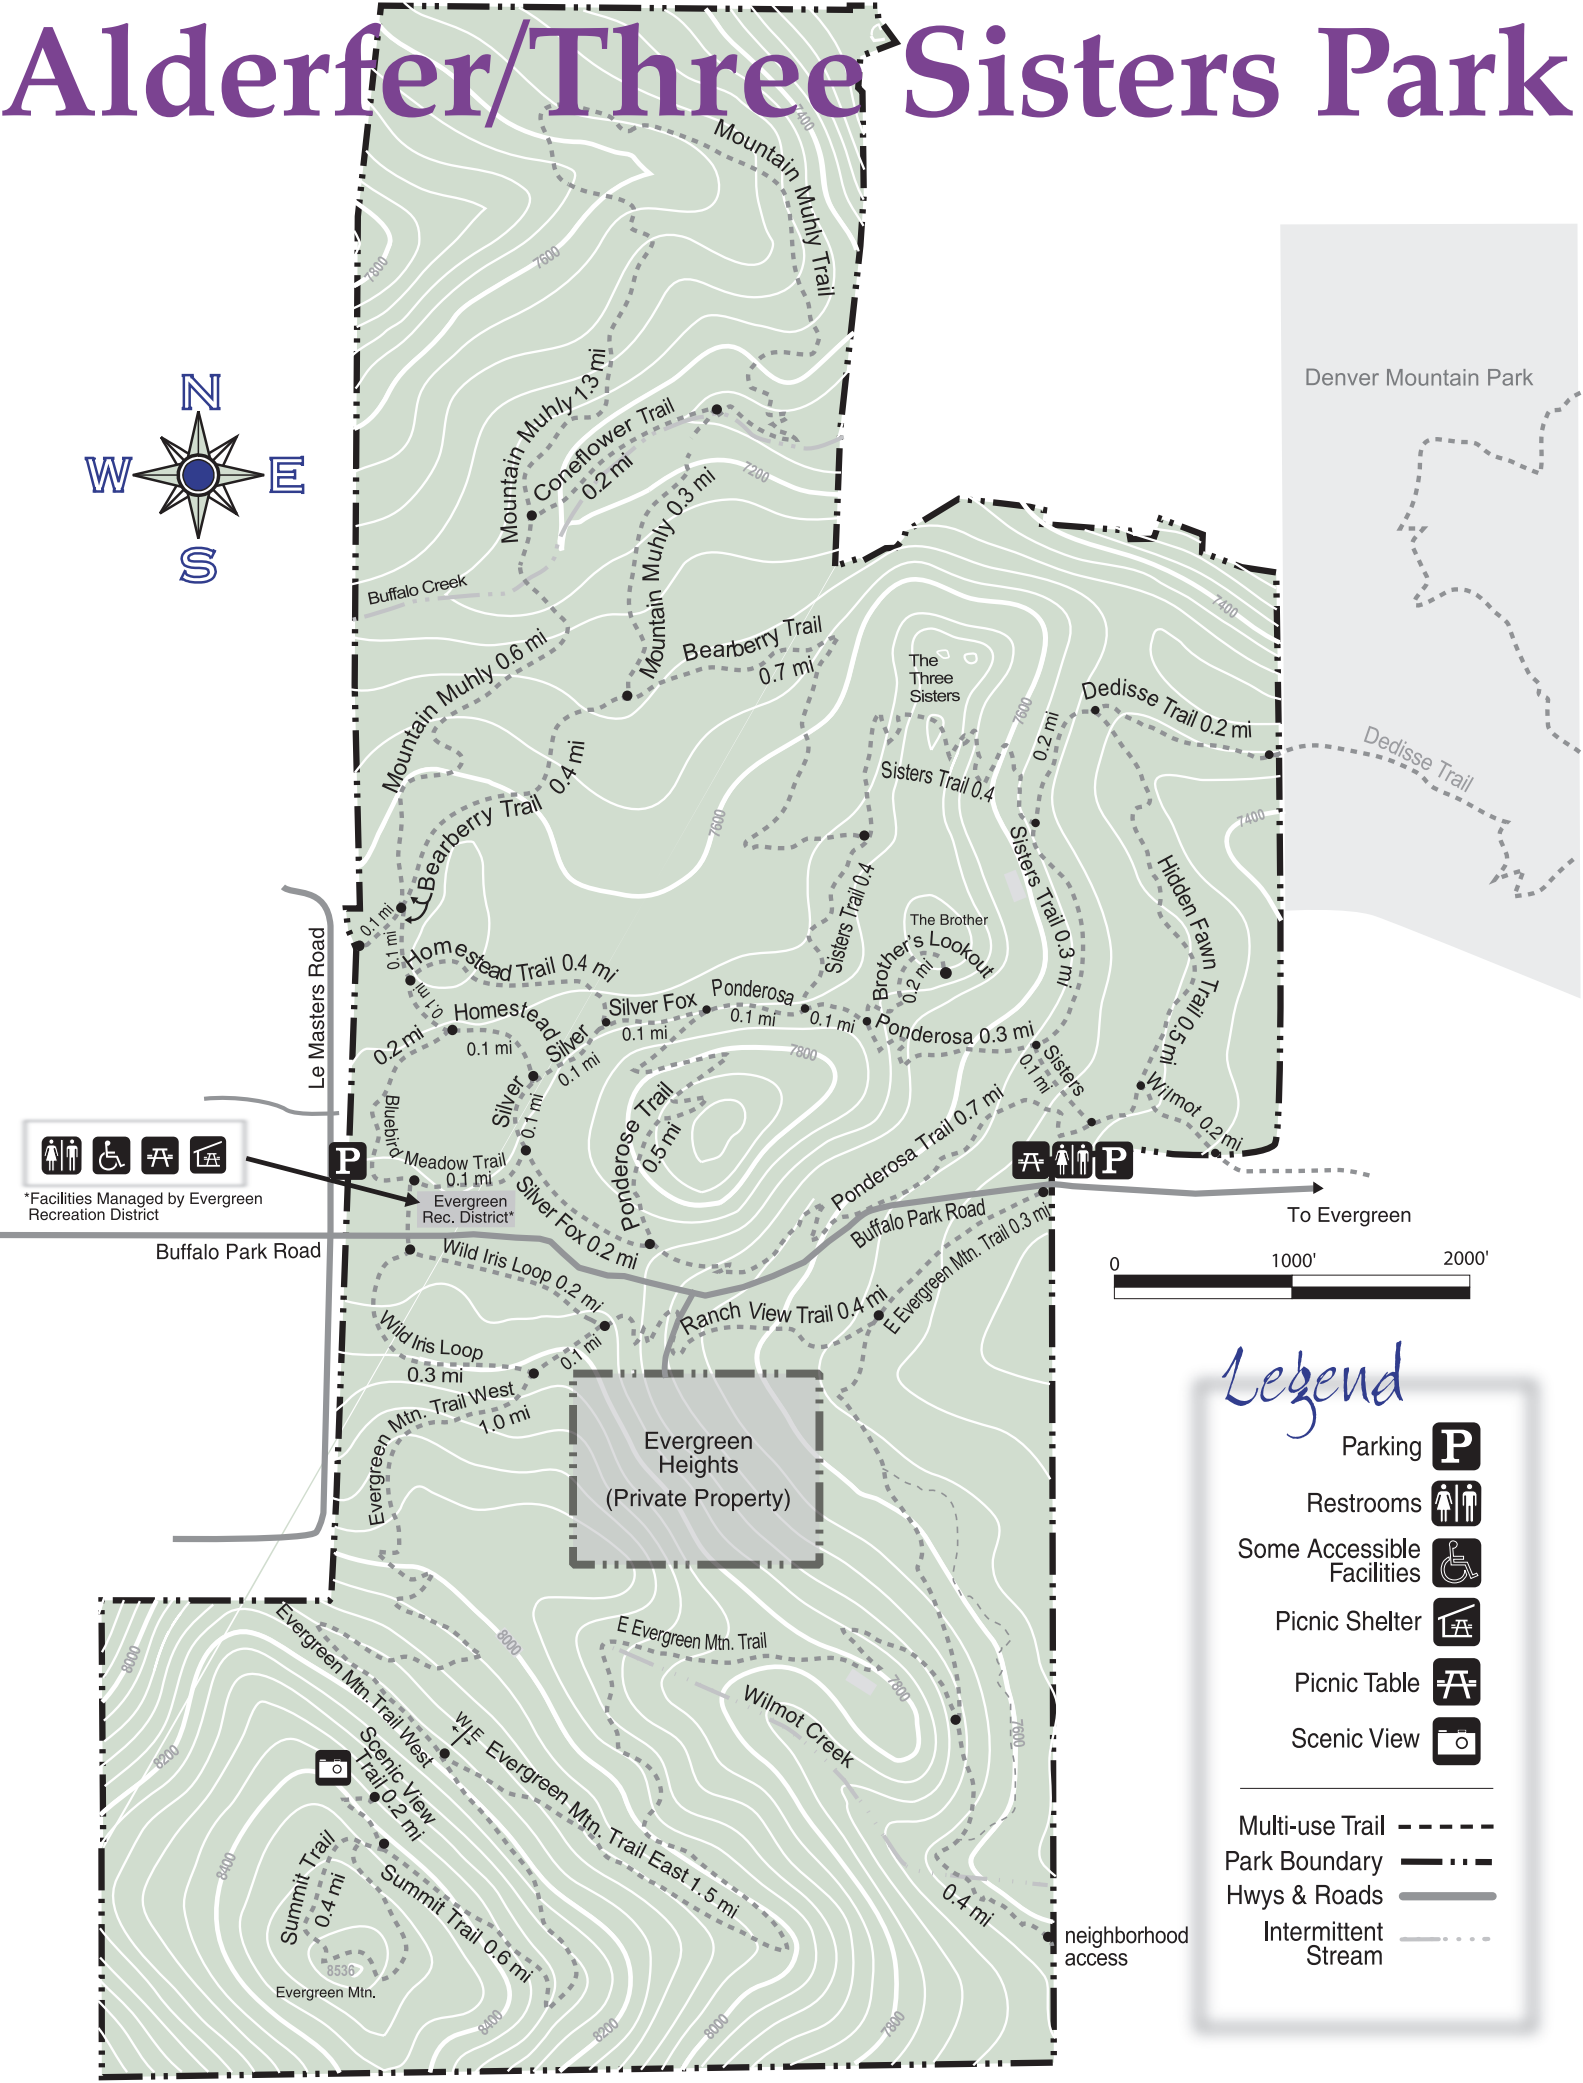

Alderfer/Three Sisters Park

*Facilities Managed by Evergreen Recreation District

Legend

- Parking
- Restrooms
- Some Accessible Facilities
- Picnic Shelter
- Picnic Table
- Scenic View

- Multi-use Trail
- Park Boundary
- Hwys & Roads
- Intermittent Stream