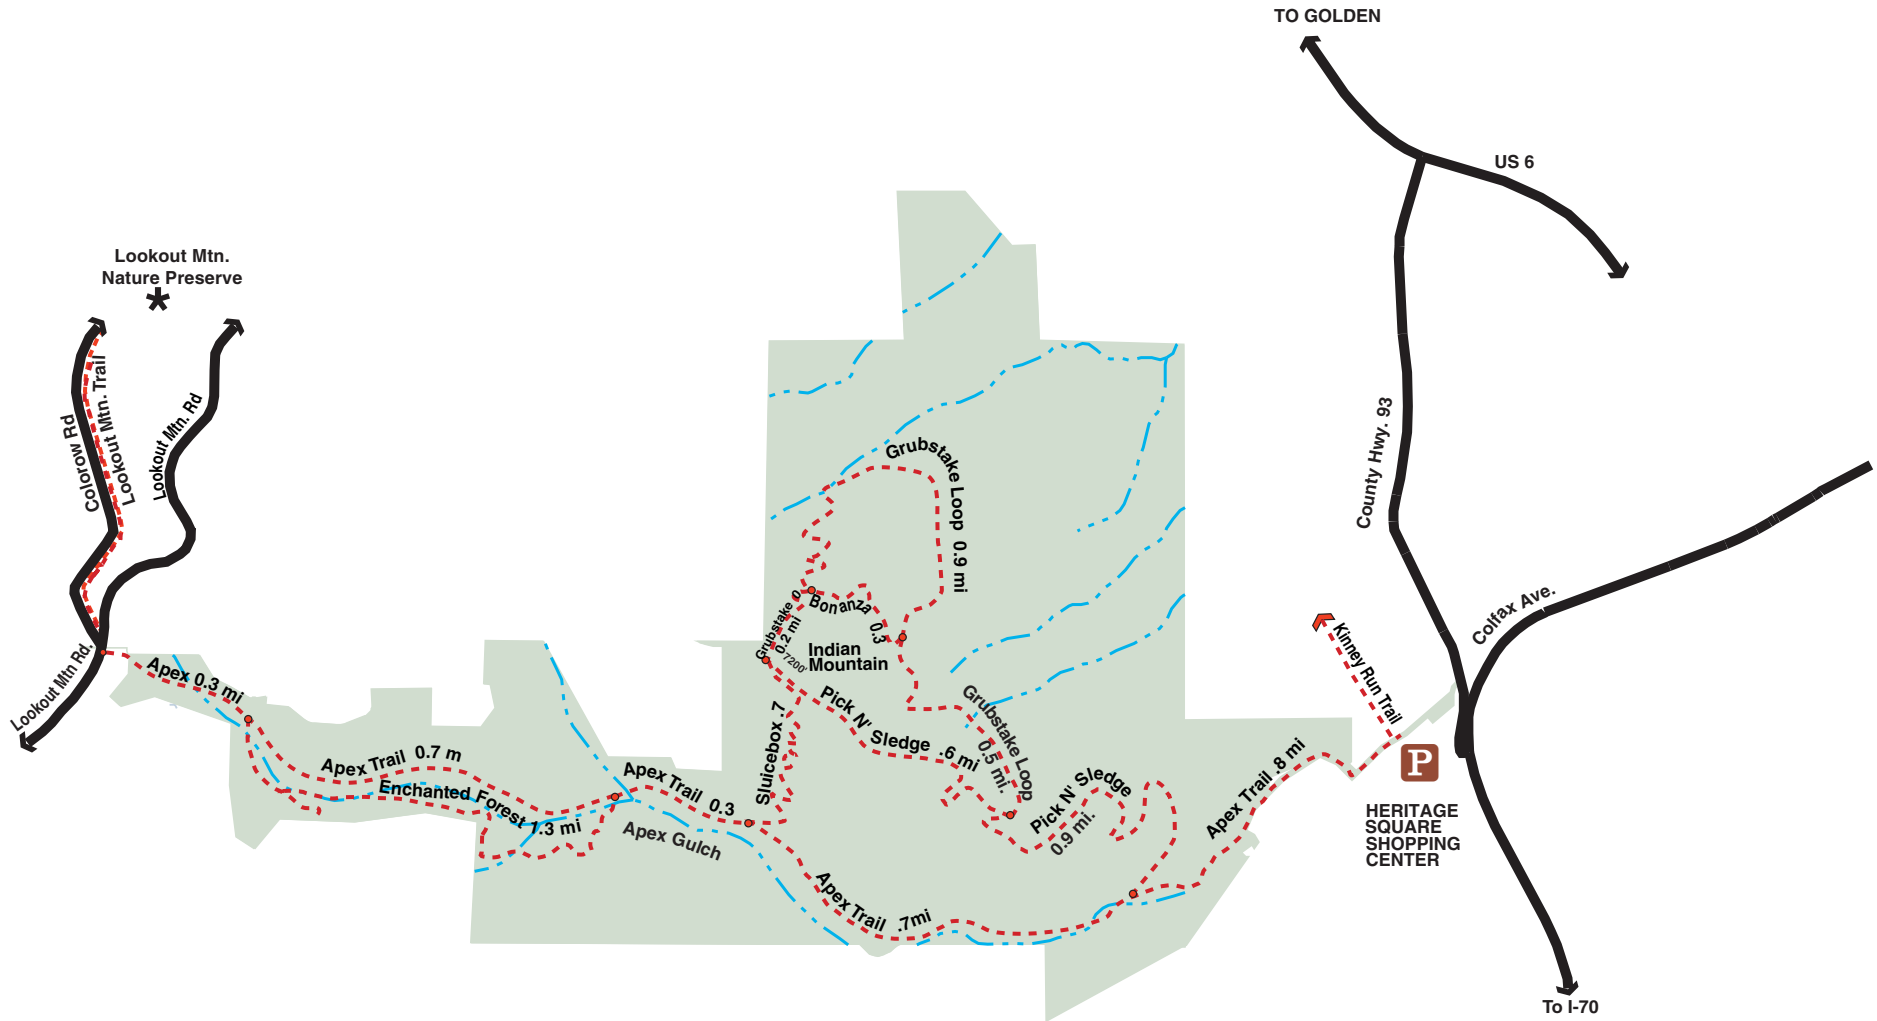

Figure 3: Apex Park Conceptual Plan

LEGEND

- P Parking
- Trail
- 0.2 MI Trail Distance