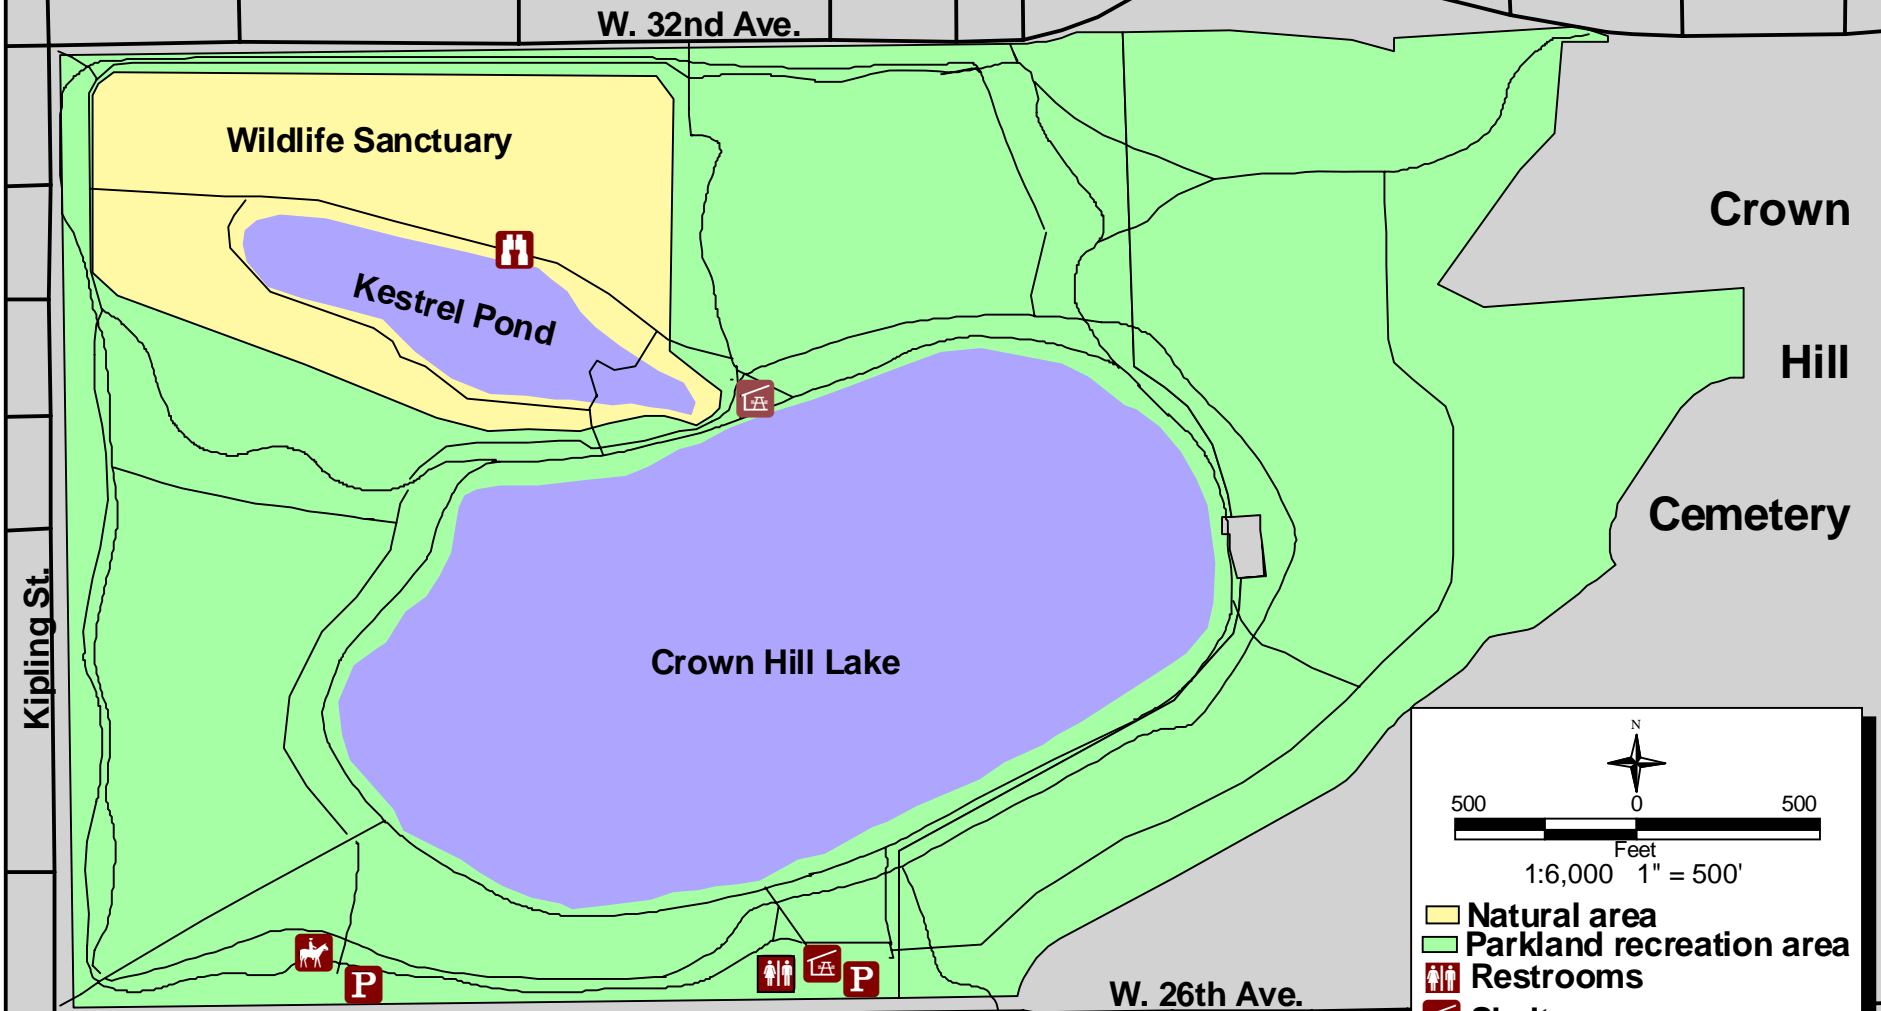

CROWN HILL PARK Conceptual Plan

500 0 500
Feet
1:6,000 1" = 500'

- Natural area
- Parkland recreation area
- ♂ ♀ Restrooms
- ☔ Shelter
- 🐎 Horse arena
- P Parking
- 🦉 Wildlife viewing
- Streets
- Trails