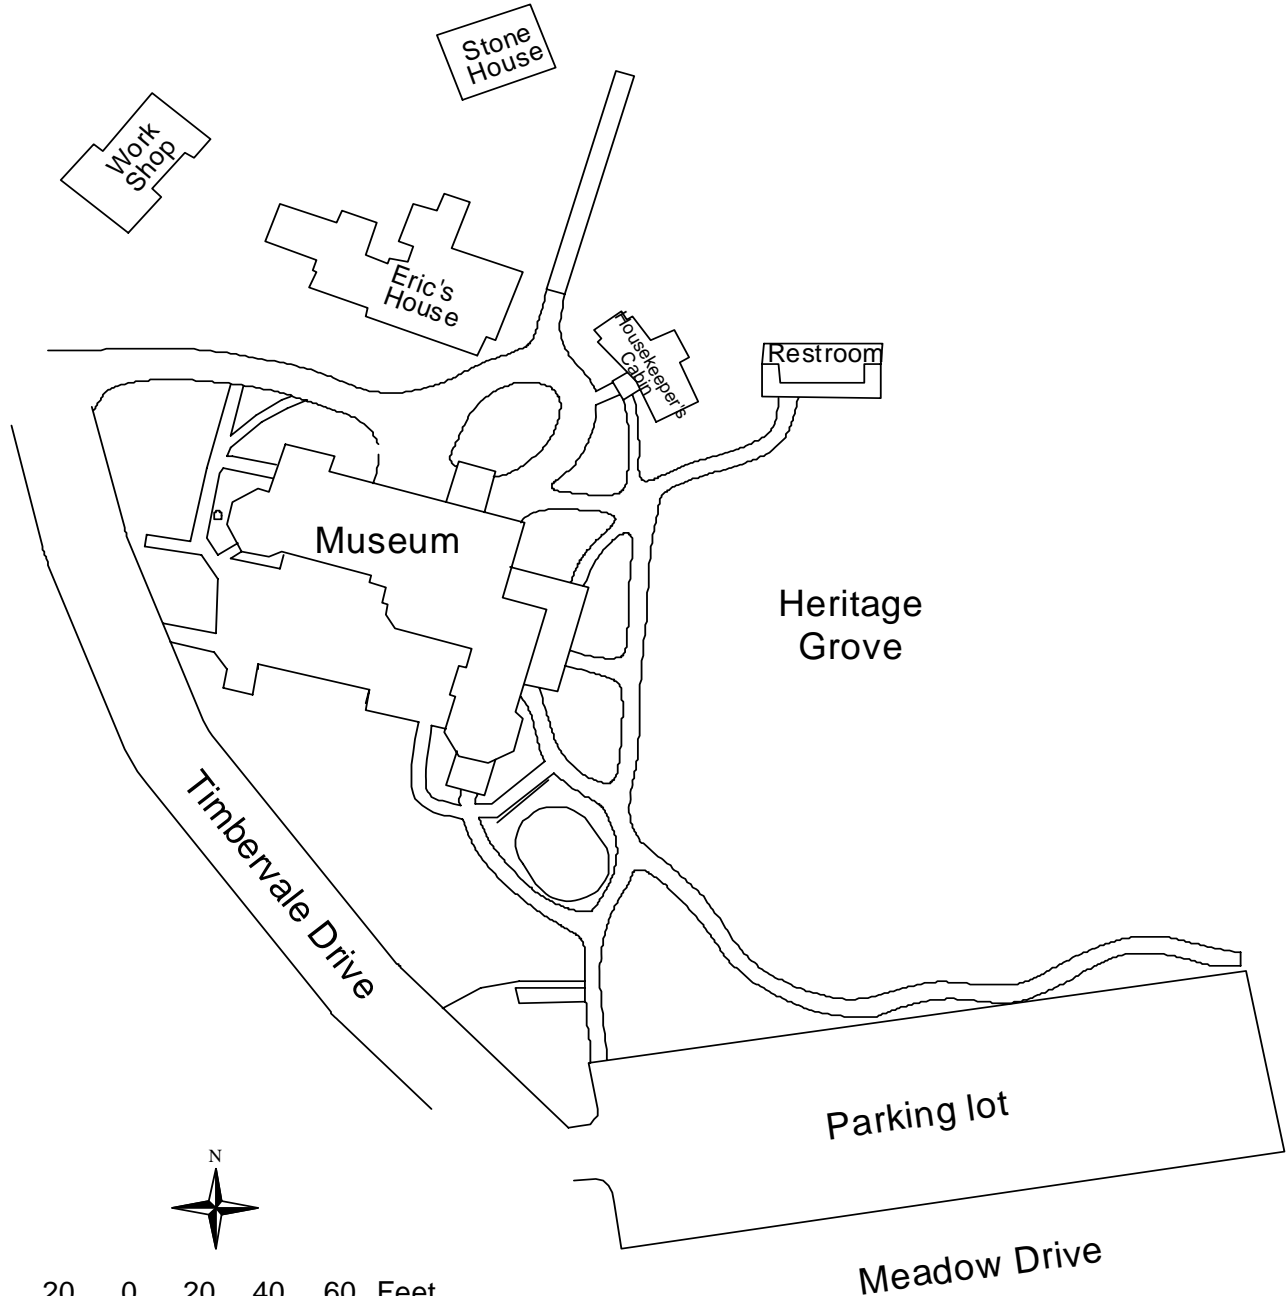

Figure 3: Hiwan Homestead Museum Conceptual Site Plan

HIWAN HOMESTEAD MUSEUM Site Plan

20 0 20 40 60 Feet

1:600