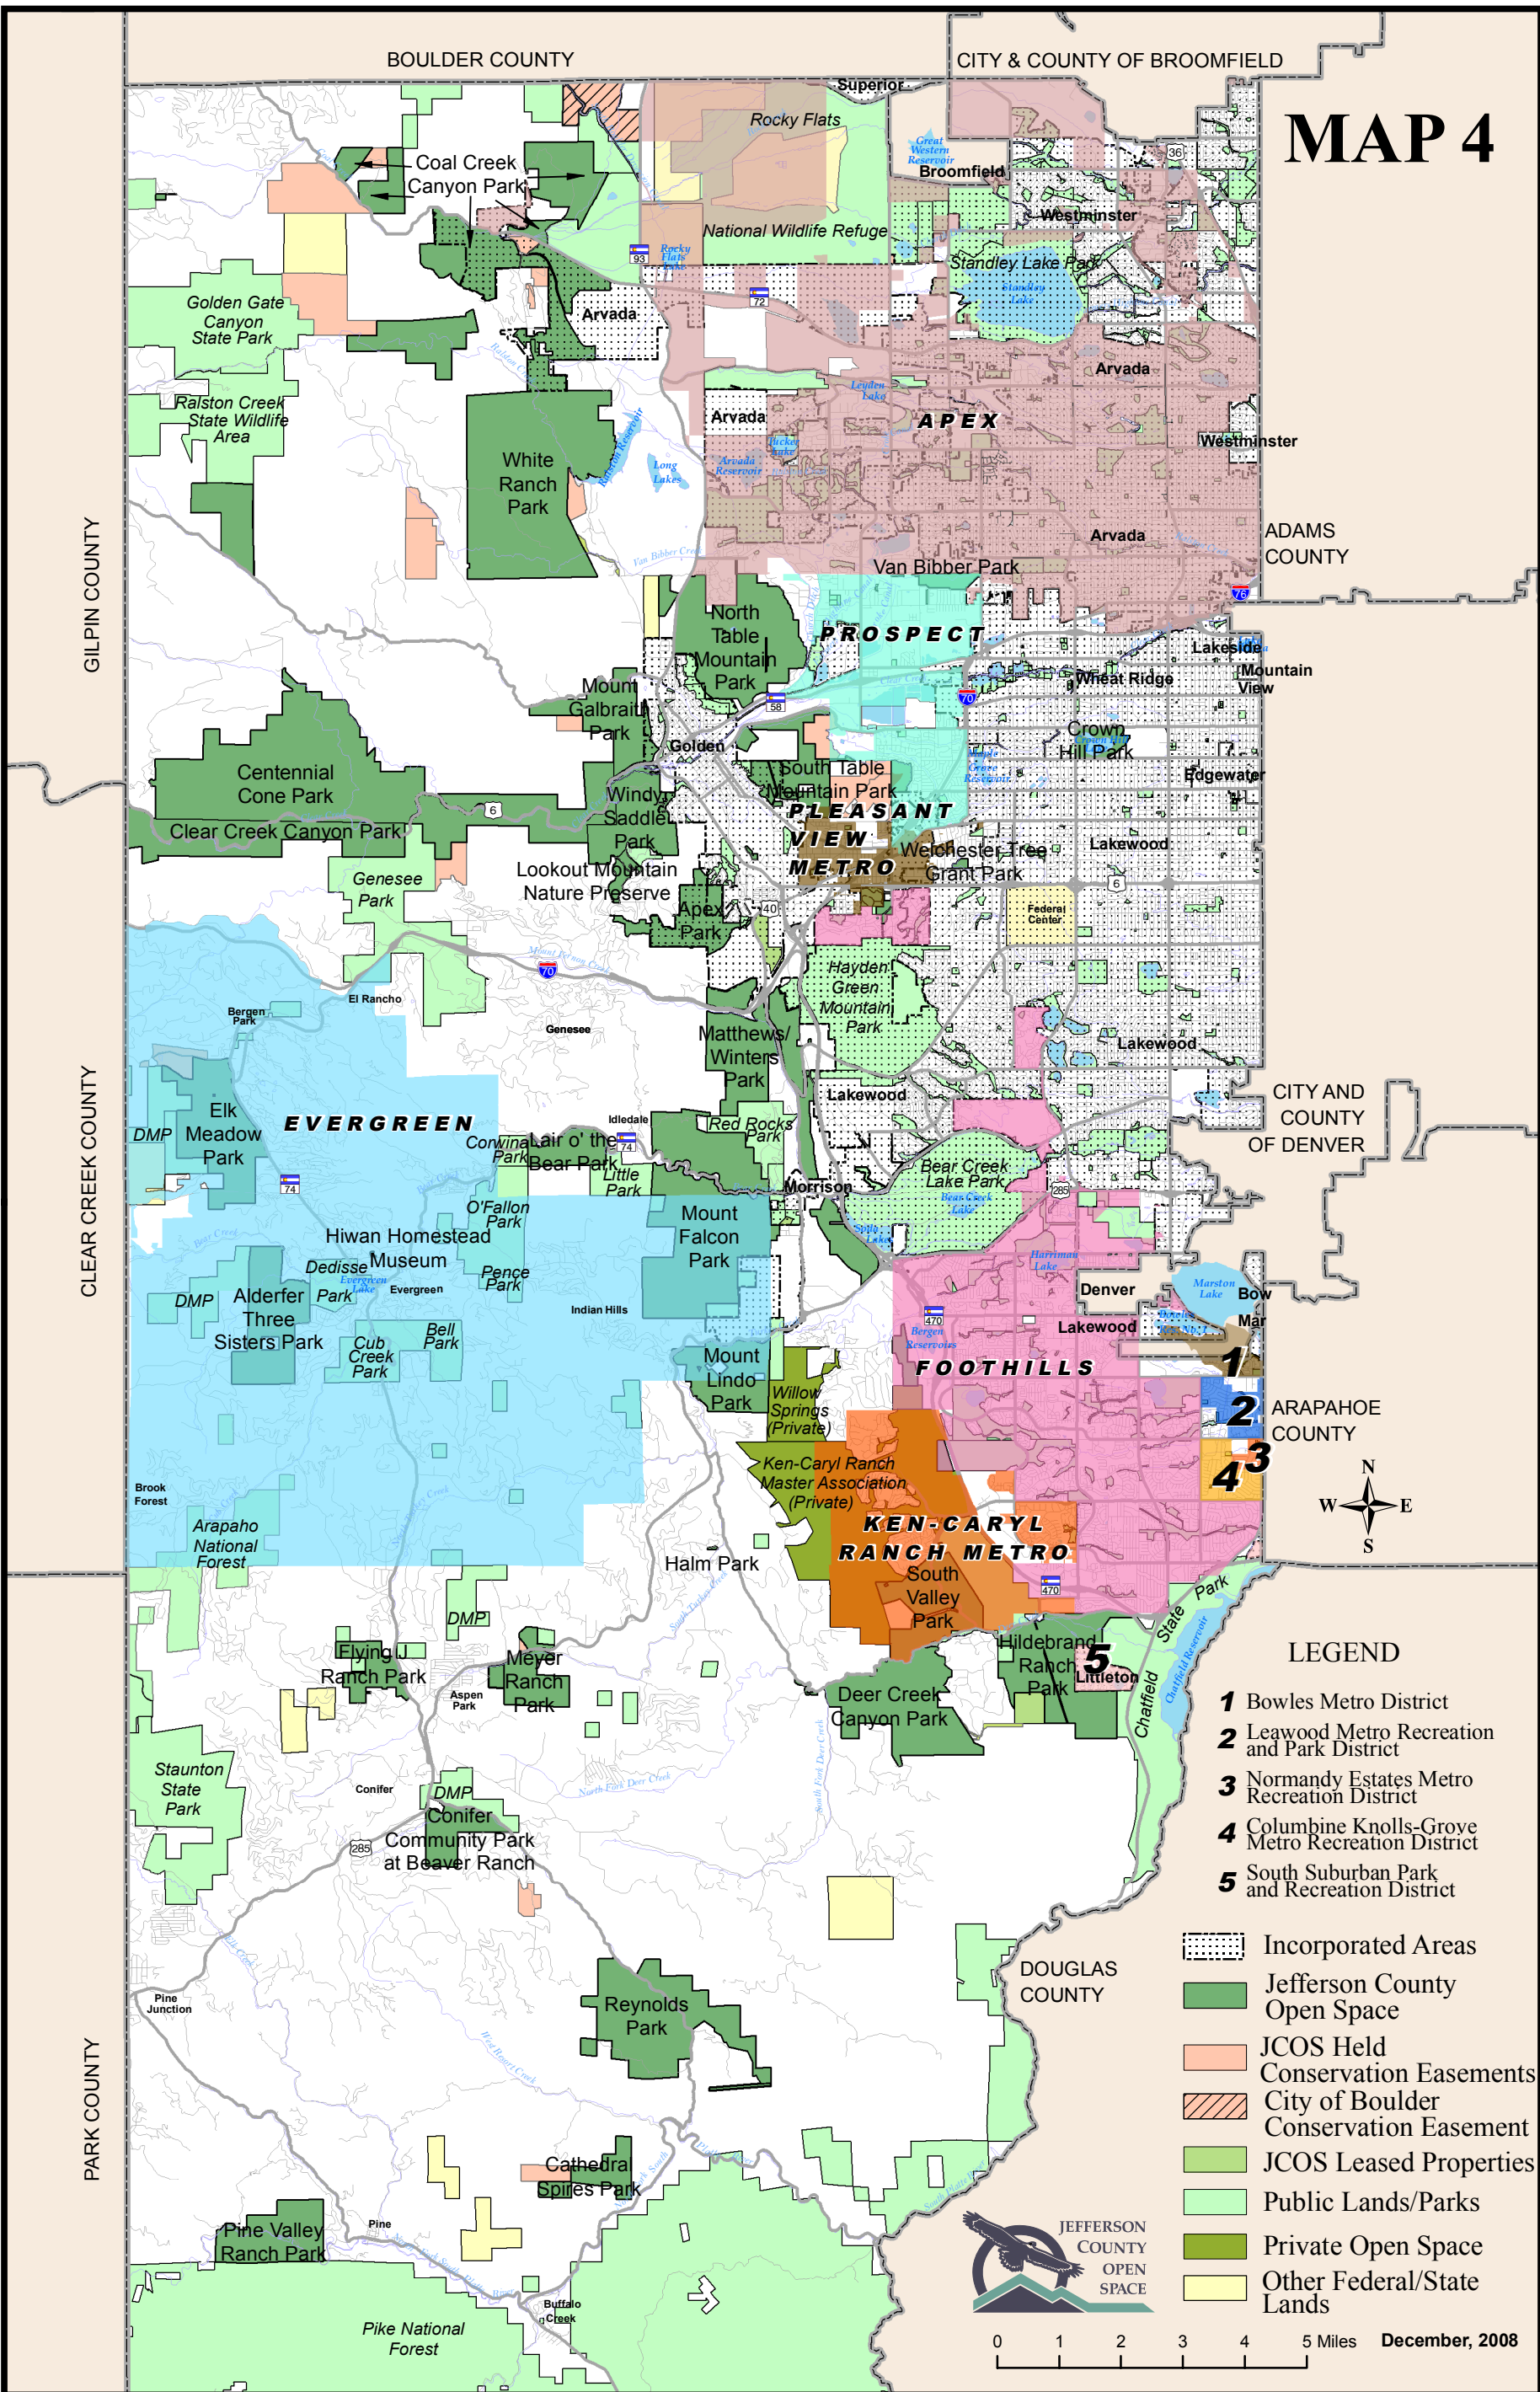

PARK, RECREATION AND METRO DISTRICTS

MAP 4

Disclaimer: Open Space maps and text are intended to be for descriptive and Open Space planning purposes only and are not intended to have an effect on zoning and/or assessed values. Open Space will only acquire property from willing sellers. Maps do not imply an individual property owner's willingness to sell their property nor do they imply that Open Space is the only appropriate land use for any particular parcel. It is a guiding principle that eminent domain is not used to acquire private property rights. Irrespective of the Potential Preservation Areas shown on the map(s), other lands with Master Plan values may be considered for potential Open Space preservation.

Any property owner may notify Open Space in writing, at any time, as to whether they are or are not currently a willing seller. Open Space maintains a list of landowners formally withdrawing their property from consideration for Open Space preservation.