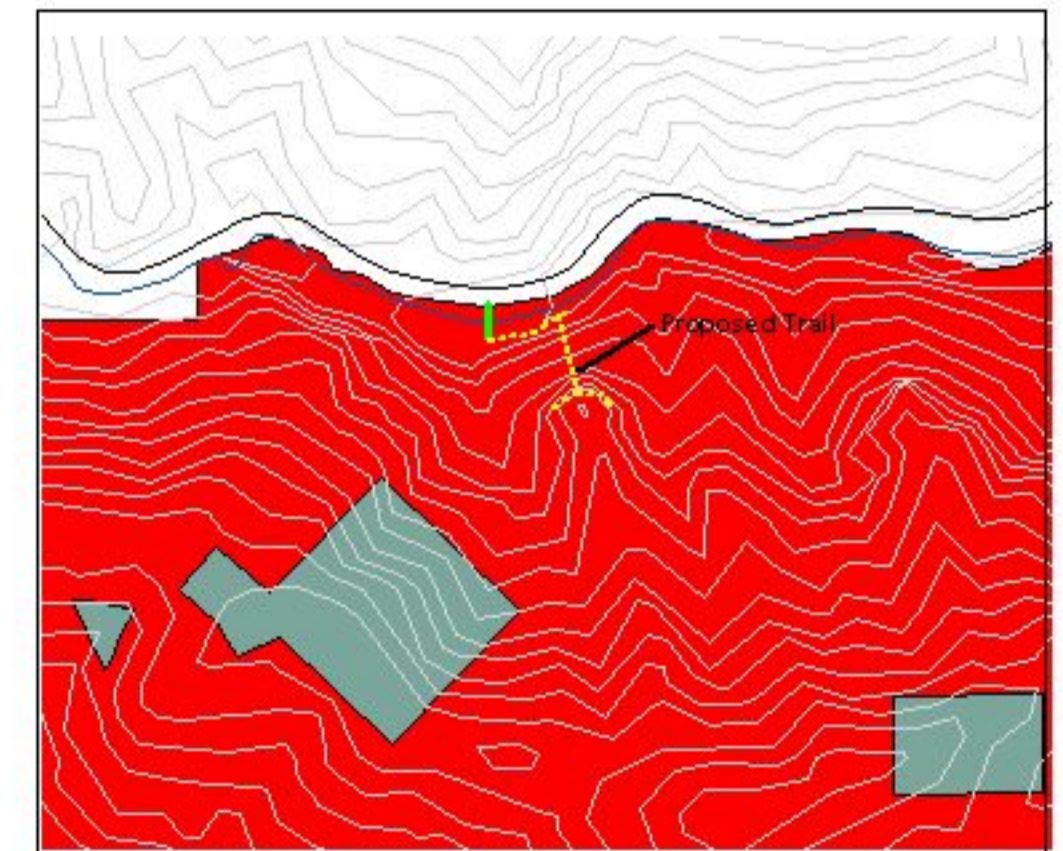

# Mount Lindo Park Management Plan Conceptual Map

3000 0 3000 Feet

-  Hydro
-  Roads
-  Mount Lindo PMP
-  Private property
-  Denver Mountain Parks
-  Open Space