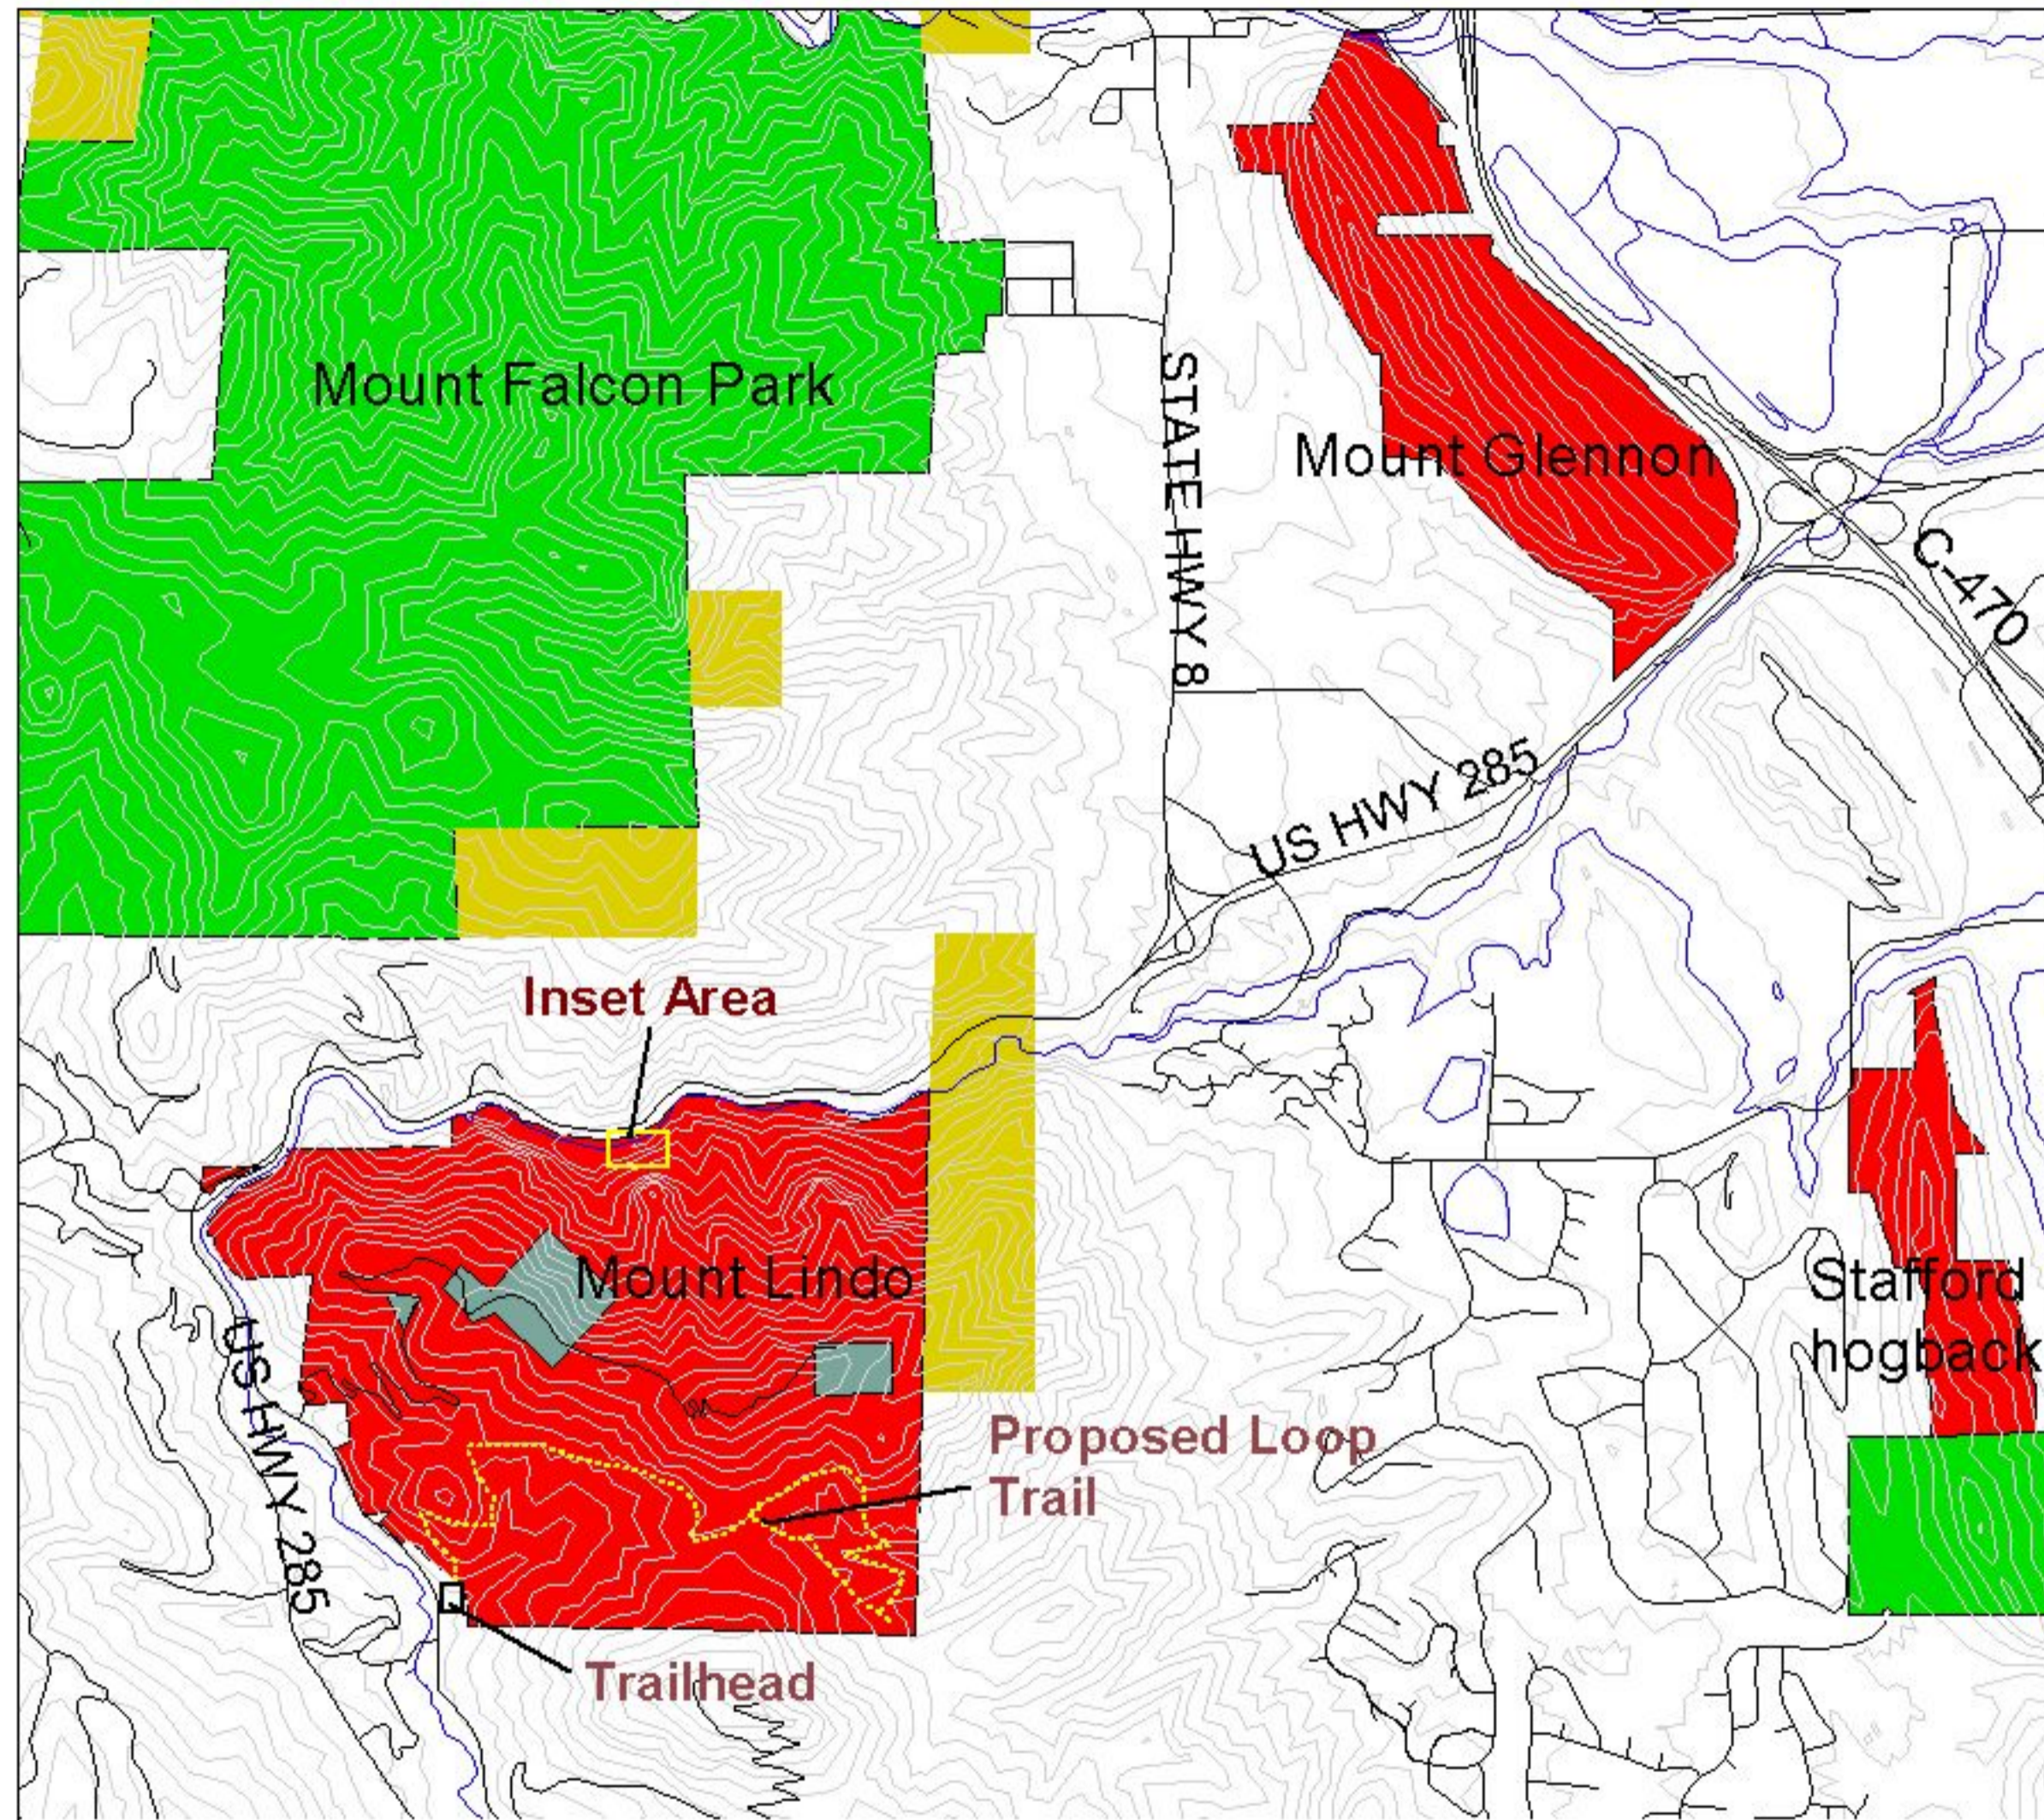

# Mount Lindo Park Management Plan Conceptual Map

3000 0 3000 Feet

-  Hydro
-  Roads
-  Mount Lindo PMP
-  Private property
-  Denver Mountain Parks
-  Open Space