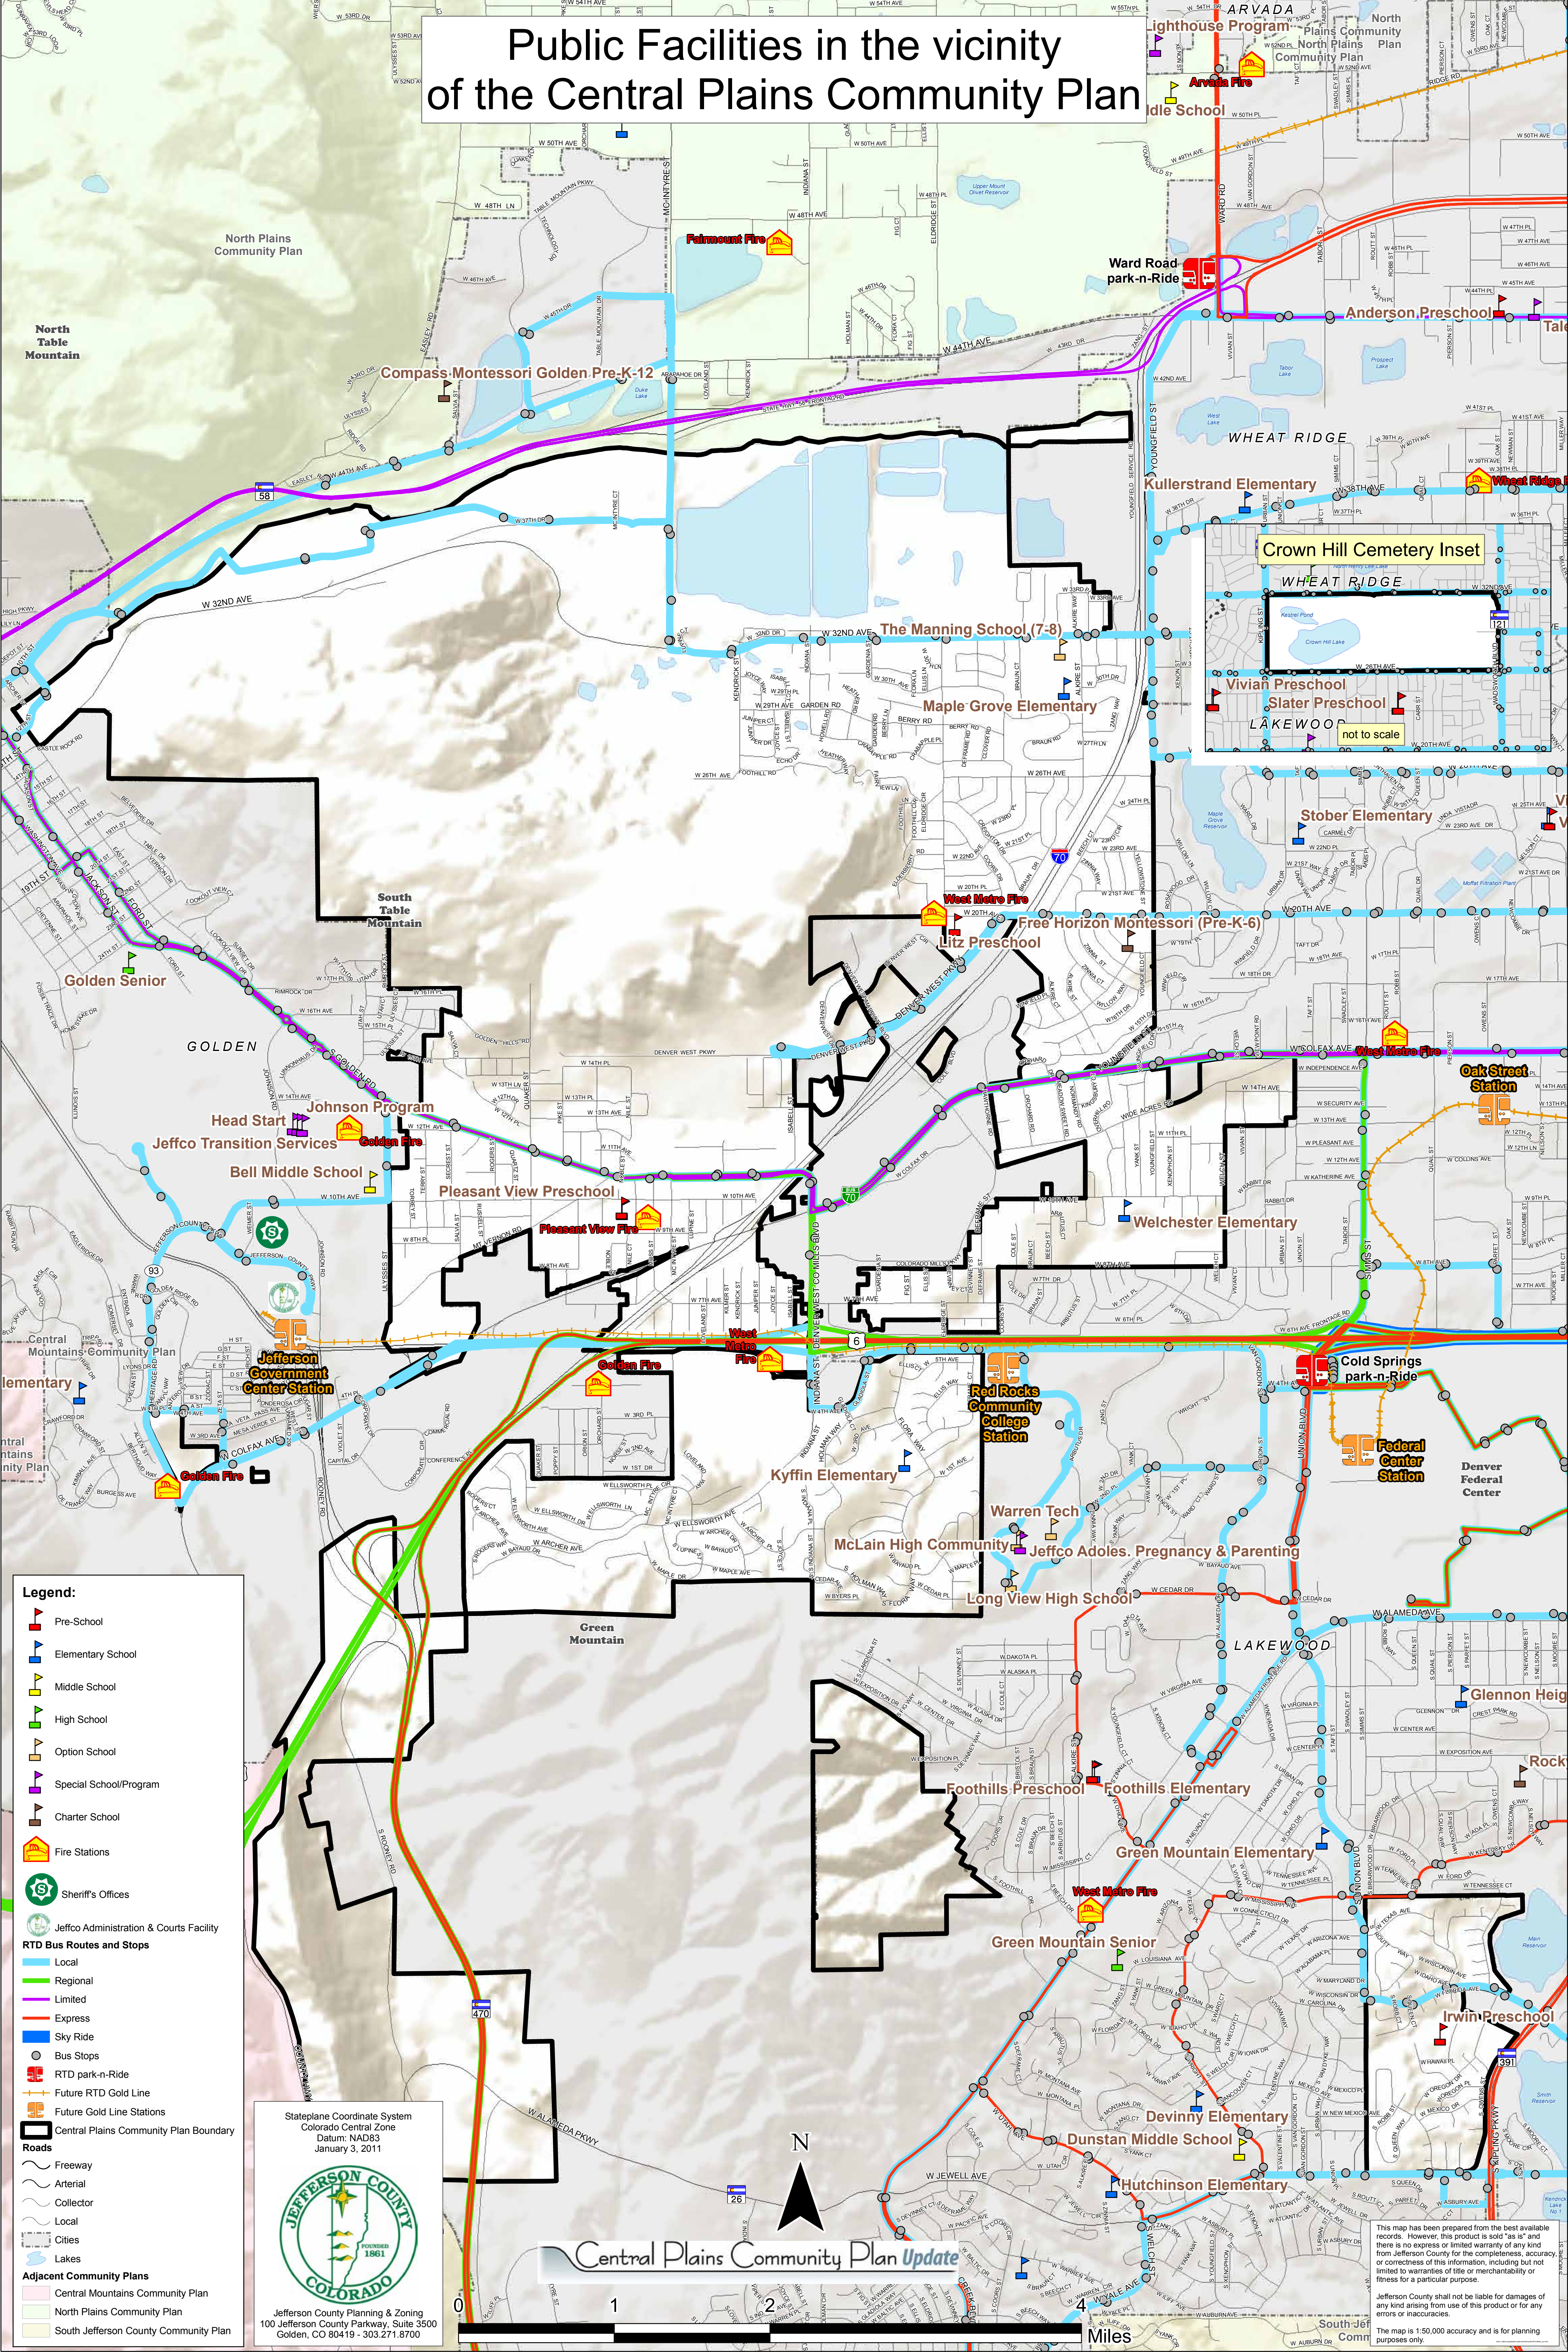

Public Facilities in the vicinity of the Central Plains Community Plan

Legend:

- Pre-School
- Elementary School
- Middle School
- High School
- Option School
- Special School/Program
- Charter School
- Fire Stations
- Sheriff's Offices
- Jeffco Administration & Courts Facility

RTD Bus Routes and Stops

- Local
- Regional
- Limited
- Express
- Sky Ride
- Bus Stops
- RTD park-n-Ride
- Future RTD Gold Line
- Future Gold Line Stations
- Central Plains Community Plan Boundary

Roads

- Freeway
- Arterial
- Collector
- Local
- Cities
- Lakes

Adjacent Community Plans

- Central Mountains Community Plan
- North Plains Community Plan
- South Jefferson County Community Plan

Stateplane Coordinate System
Colorado Central Zone
Datum: NAD83
January 3, 2011

Jefferson County Planning & Zoning
100 Jefferson County Parkway, Suite 3500
Golden, CO 80419 - 303.271.8700

Central Plains Community Plan Update

Miles