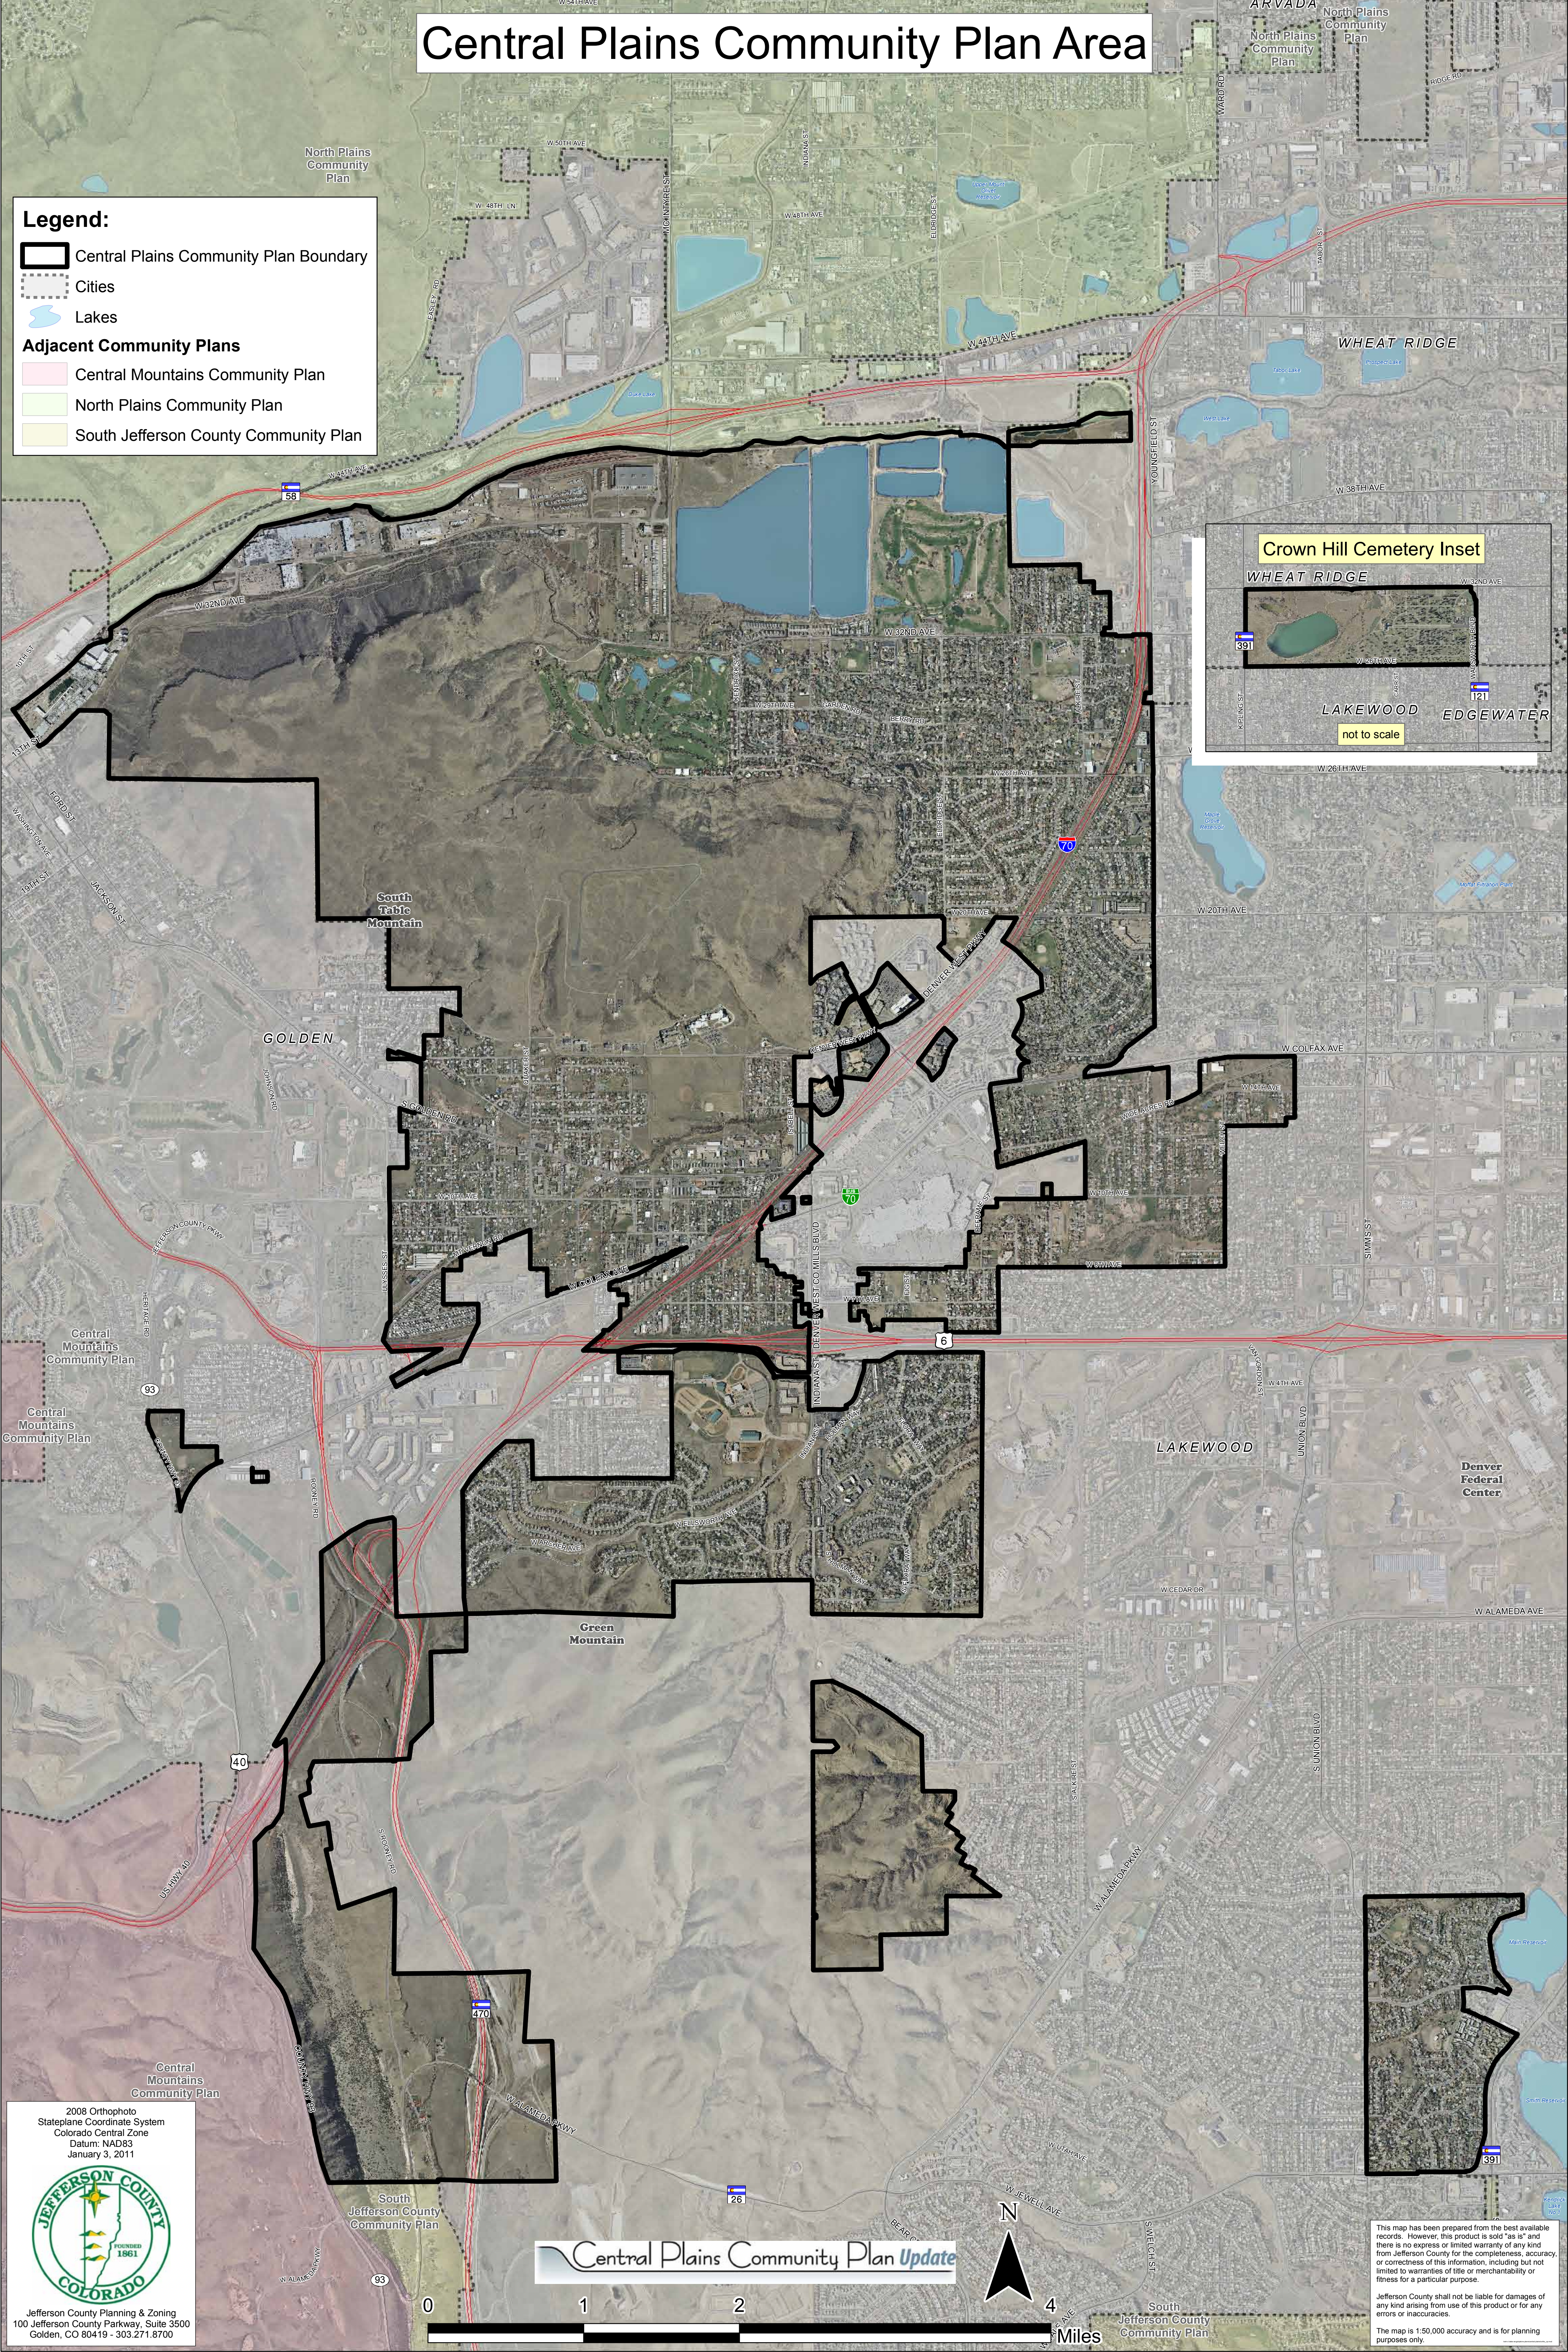

Central Plains Community Plan Area

Legend:

- Central Plains Community Plan Boundary
- Cities
- Lakes
- **Adjacent Community Plans**
- Central Mountains Community Plan
- North Plains Community Plan
- South Jefferson County Community Plan

2008 Orthophoto
Stateplane Coordinate System
Colorado Central Zone
Datum: NAD83
January 3, 2011

Jefferson County Planning & Zoning
100 Jefferson County Parkway, Suite 3500
Golden, CO 80419 - 303.271.8700

Central Plains Community Plan Update