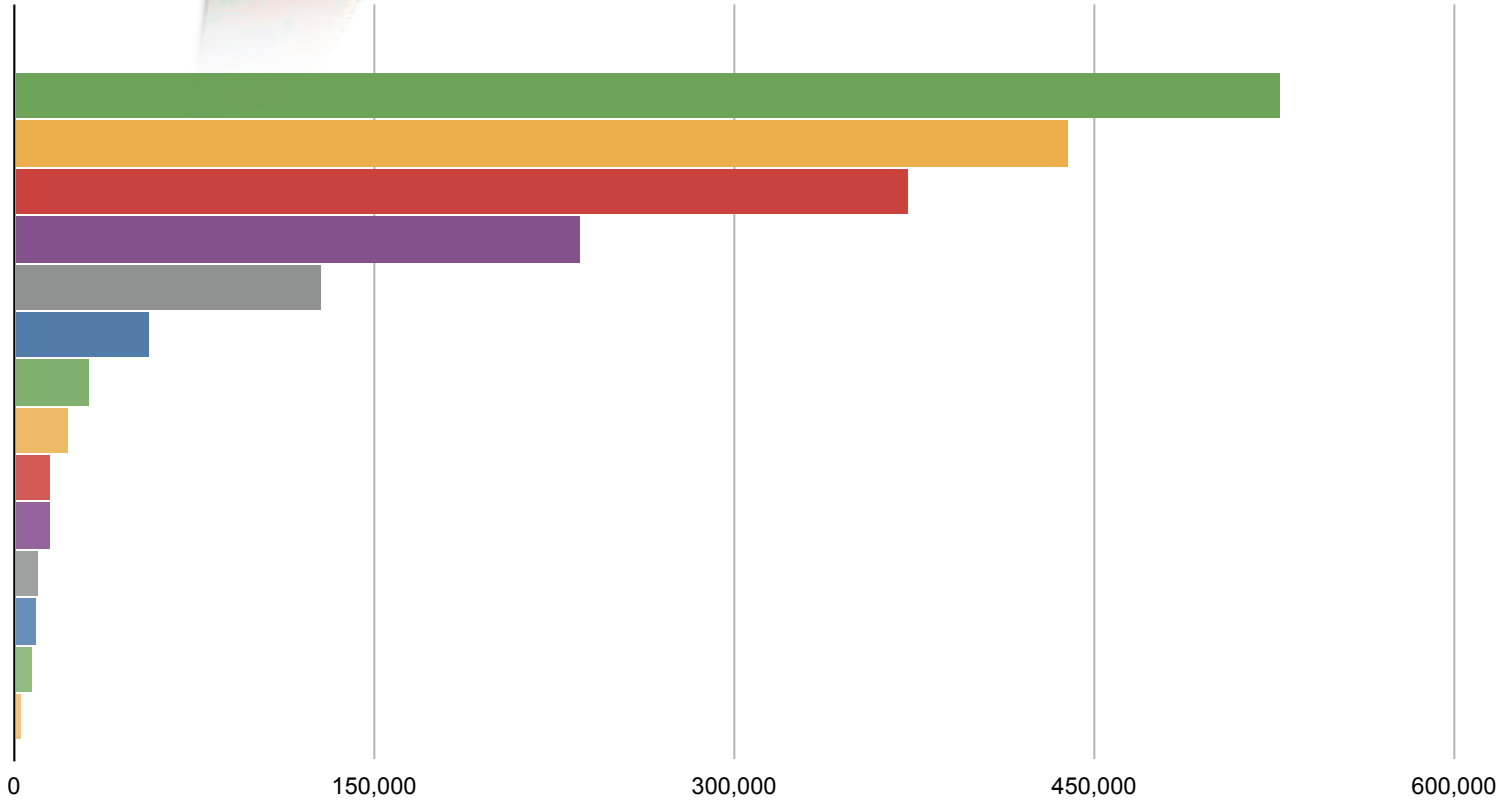

Jefferson County Historical Census Population - 1870 - 2000

Year	Population
2000	527,056
1990	438,430
1980	371,753
1970	235,368
1960	127,520
1950	55,687
1940	30,725
1930	21,810
1920	14,400
1910	14,231
1900	9,306
1890	8,450
1880	6,804
1870	2,390

Jefferson County is officially recognized as one of Colorado's original seventeen counties. Jefferson Territory became Jefferson County on November 1st, 1861. Today the County consists of an area of approximately 773 square miles and is the fourth most populated county in the State of Colorado. The County's total population as of July 1, 2009 was 545,290 people, which is remarkable when considering that the population in 1870 was 2,390 people.