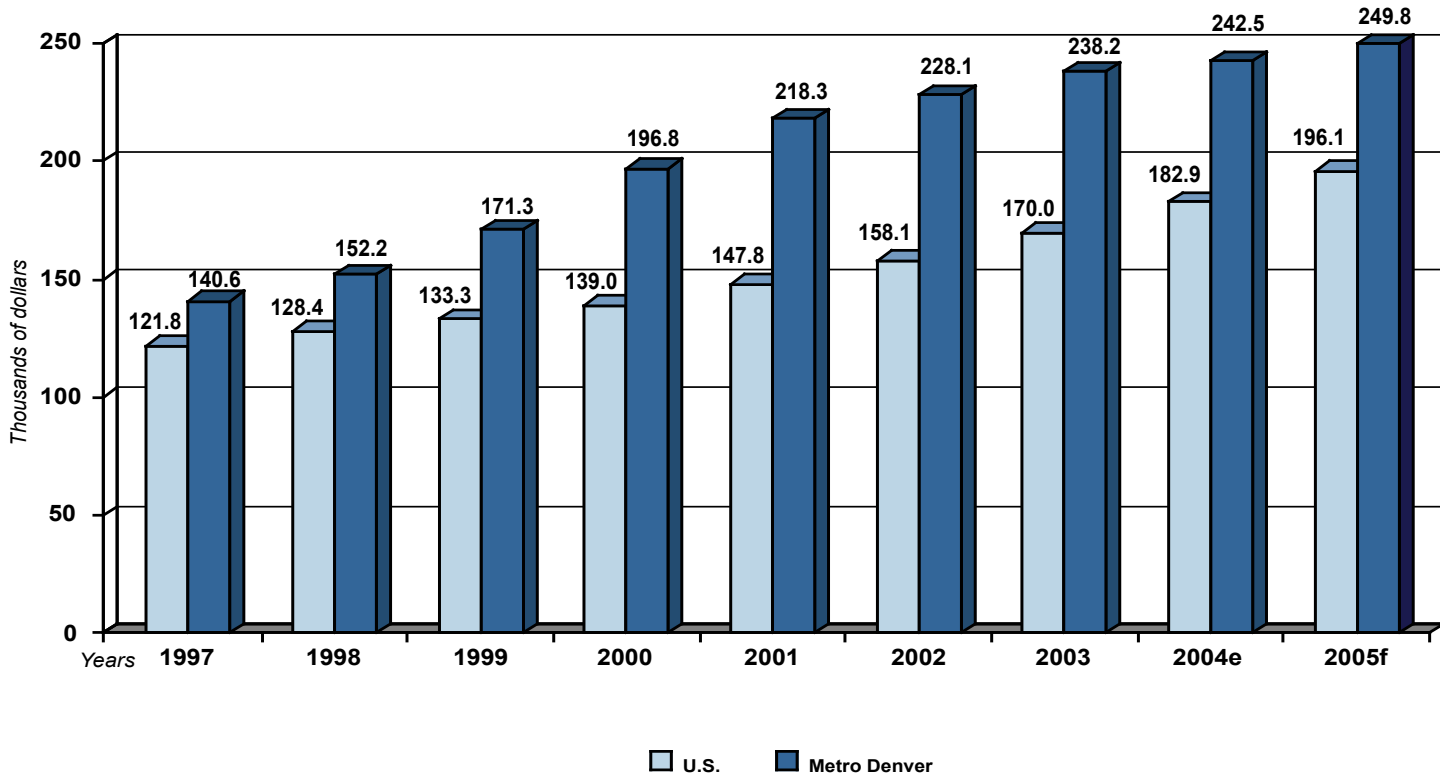

Median Home Price

Source: National Association of Realtors
e = estimate
f = forecast