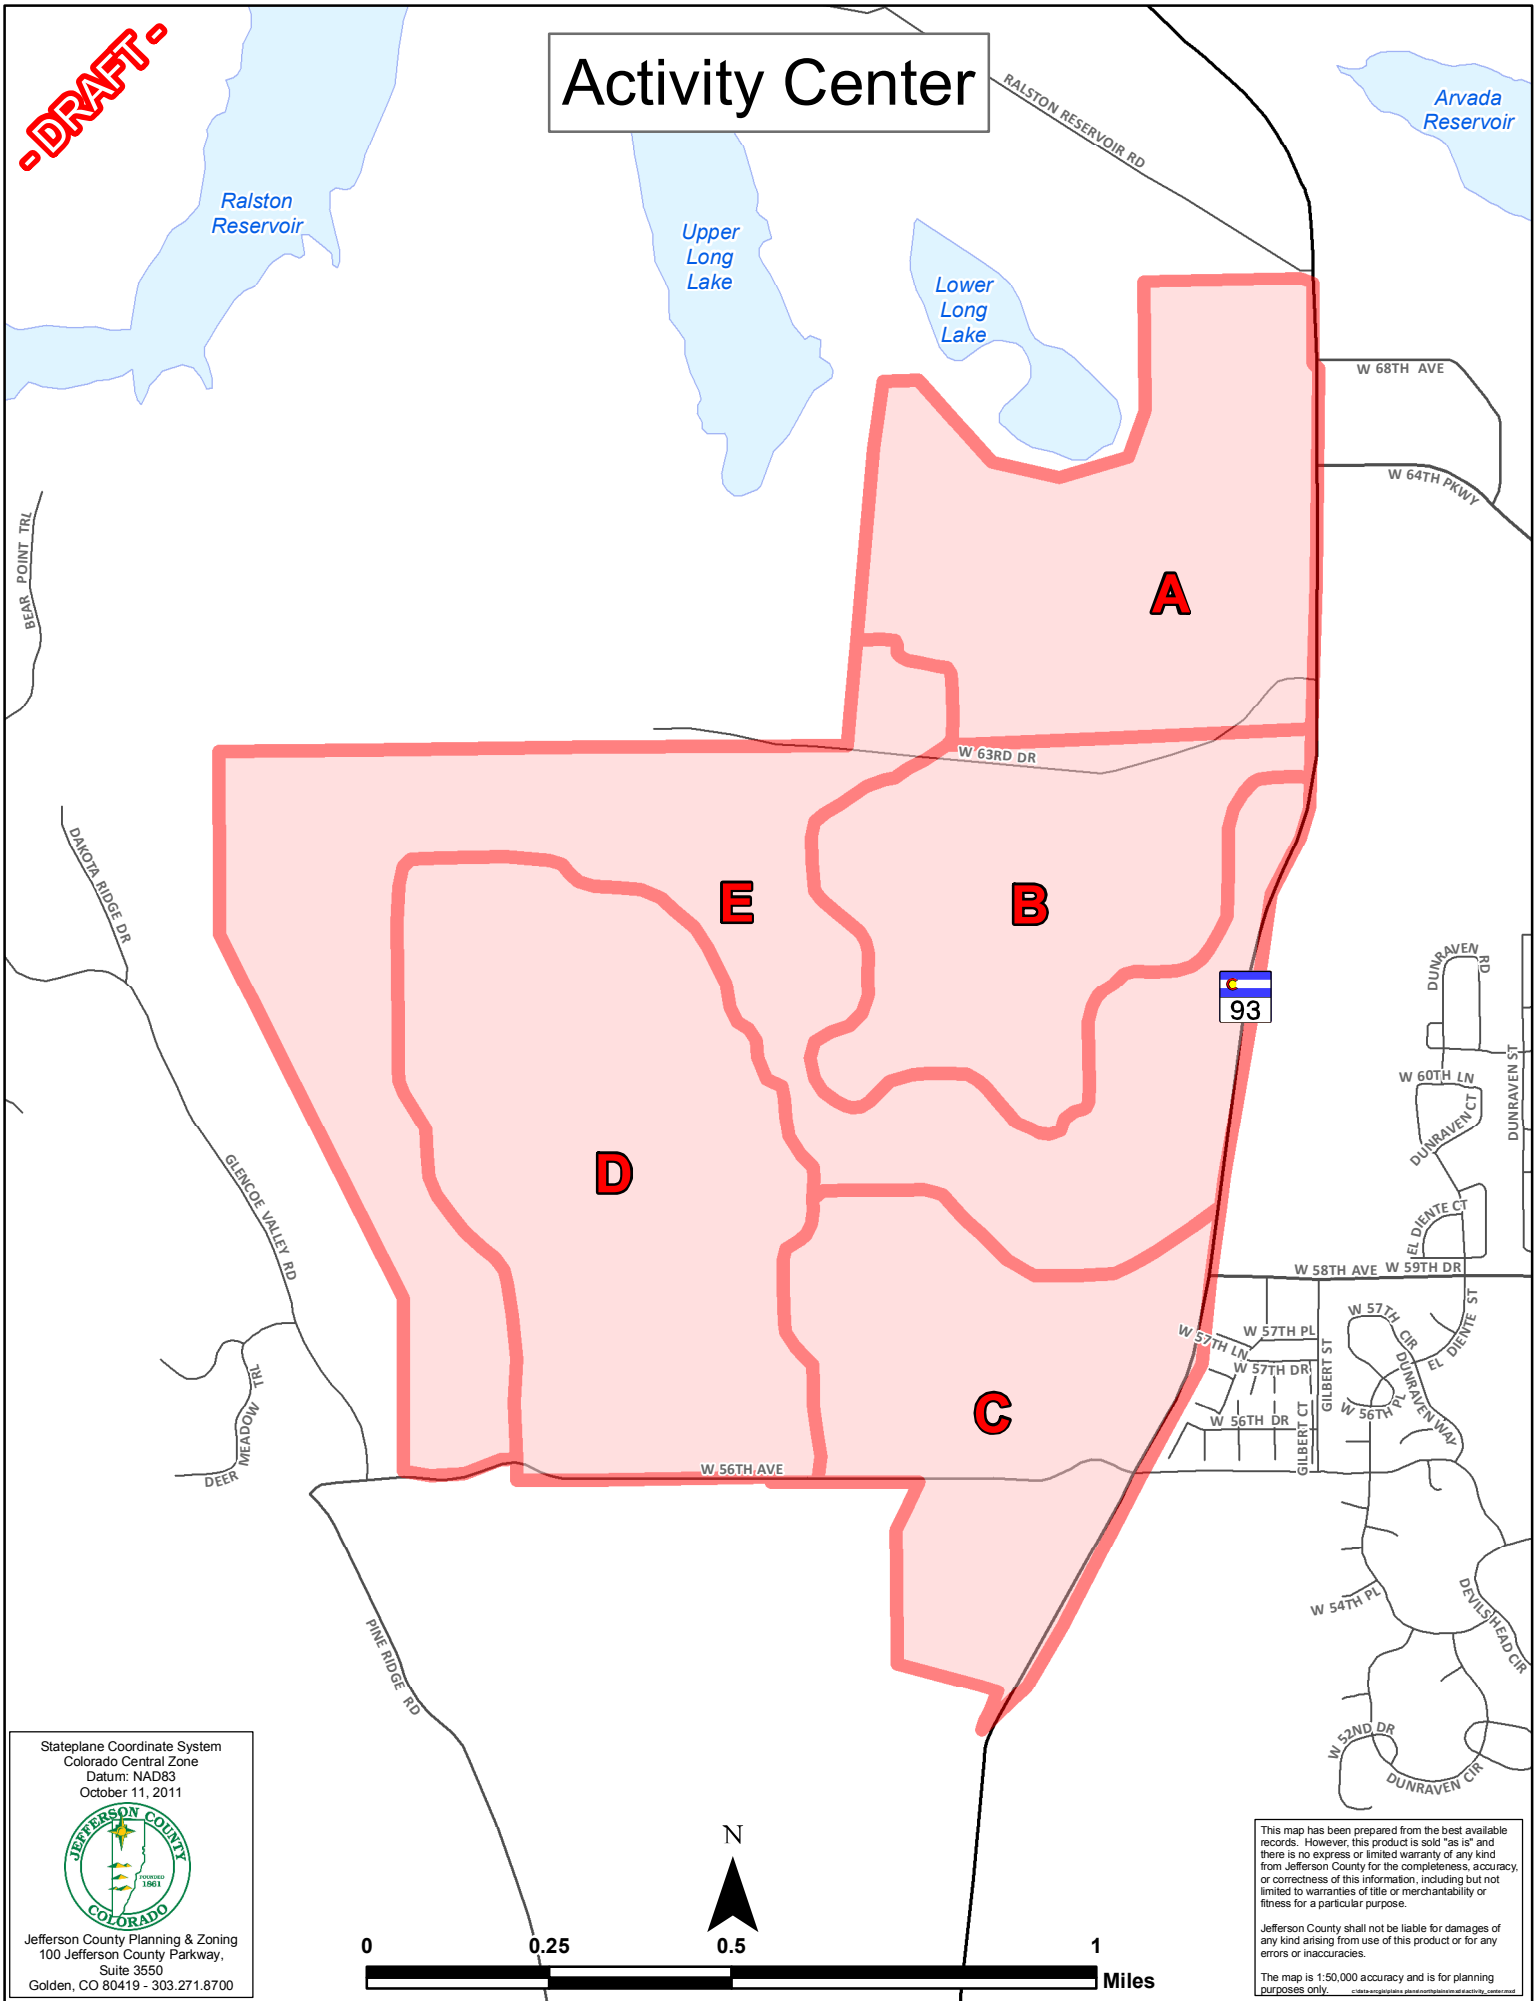

-DRAFT-

Activity Center

Stateplane Coordinate System
Colorado Central Zone
Datum: NAD83
October 11, 2011

Jefferson County Planning & Zoning
100 Jefferson County Parkway,
Suite 3550
Golden, CO 80419 - 303.271.8700