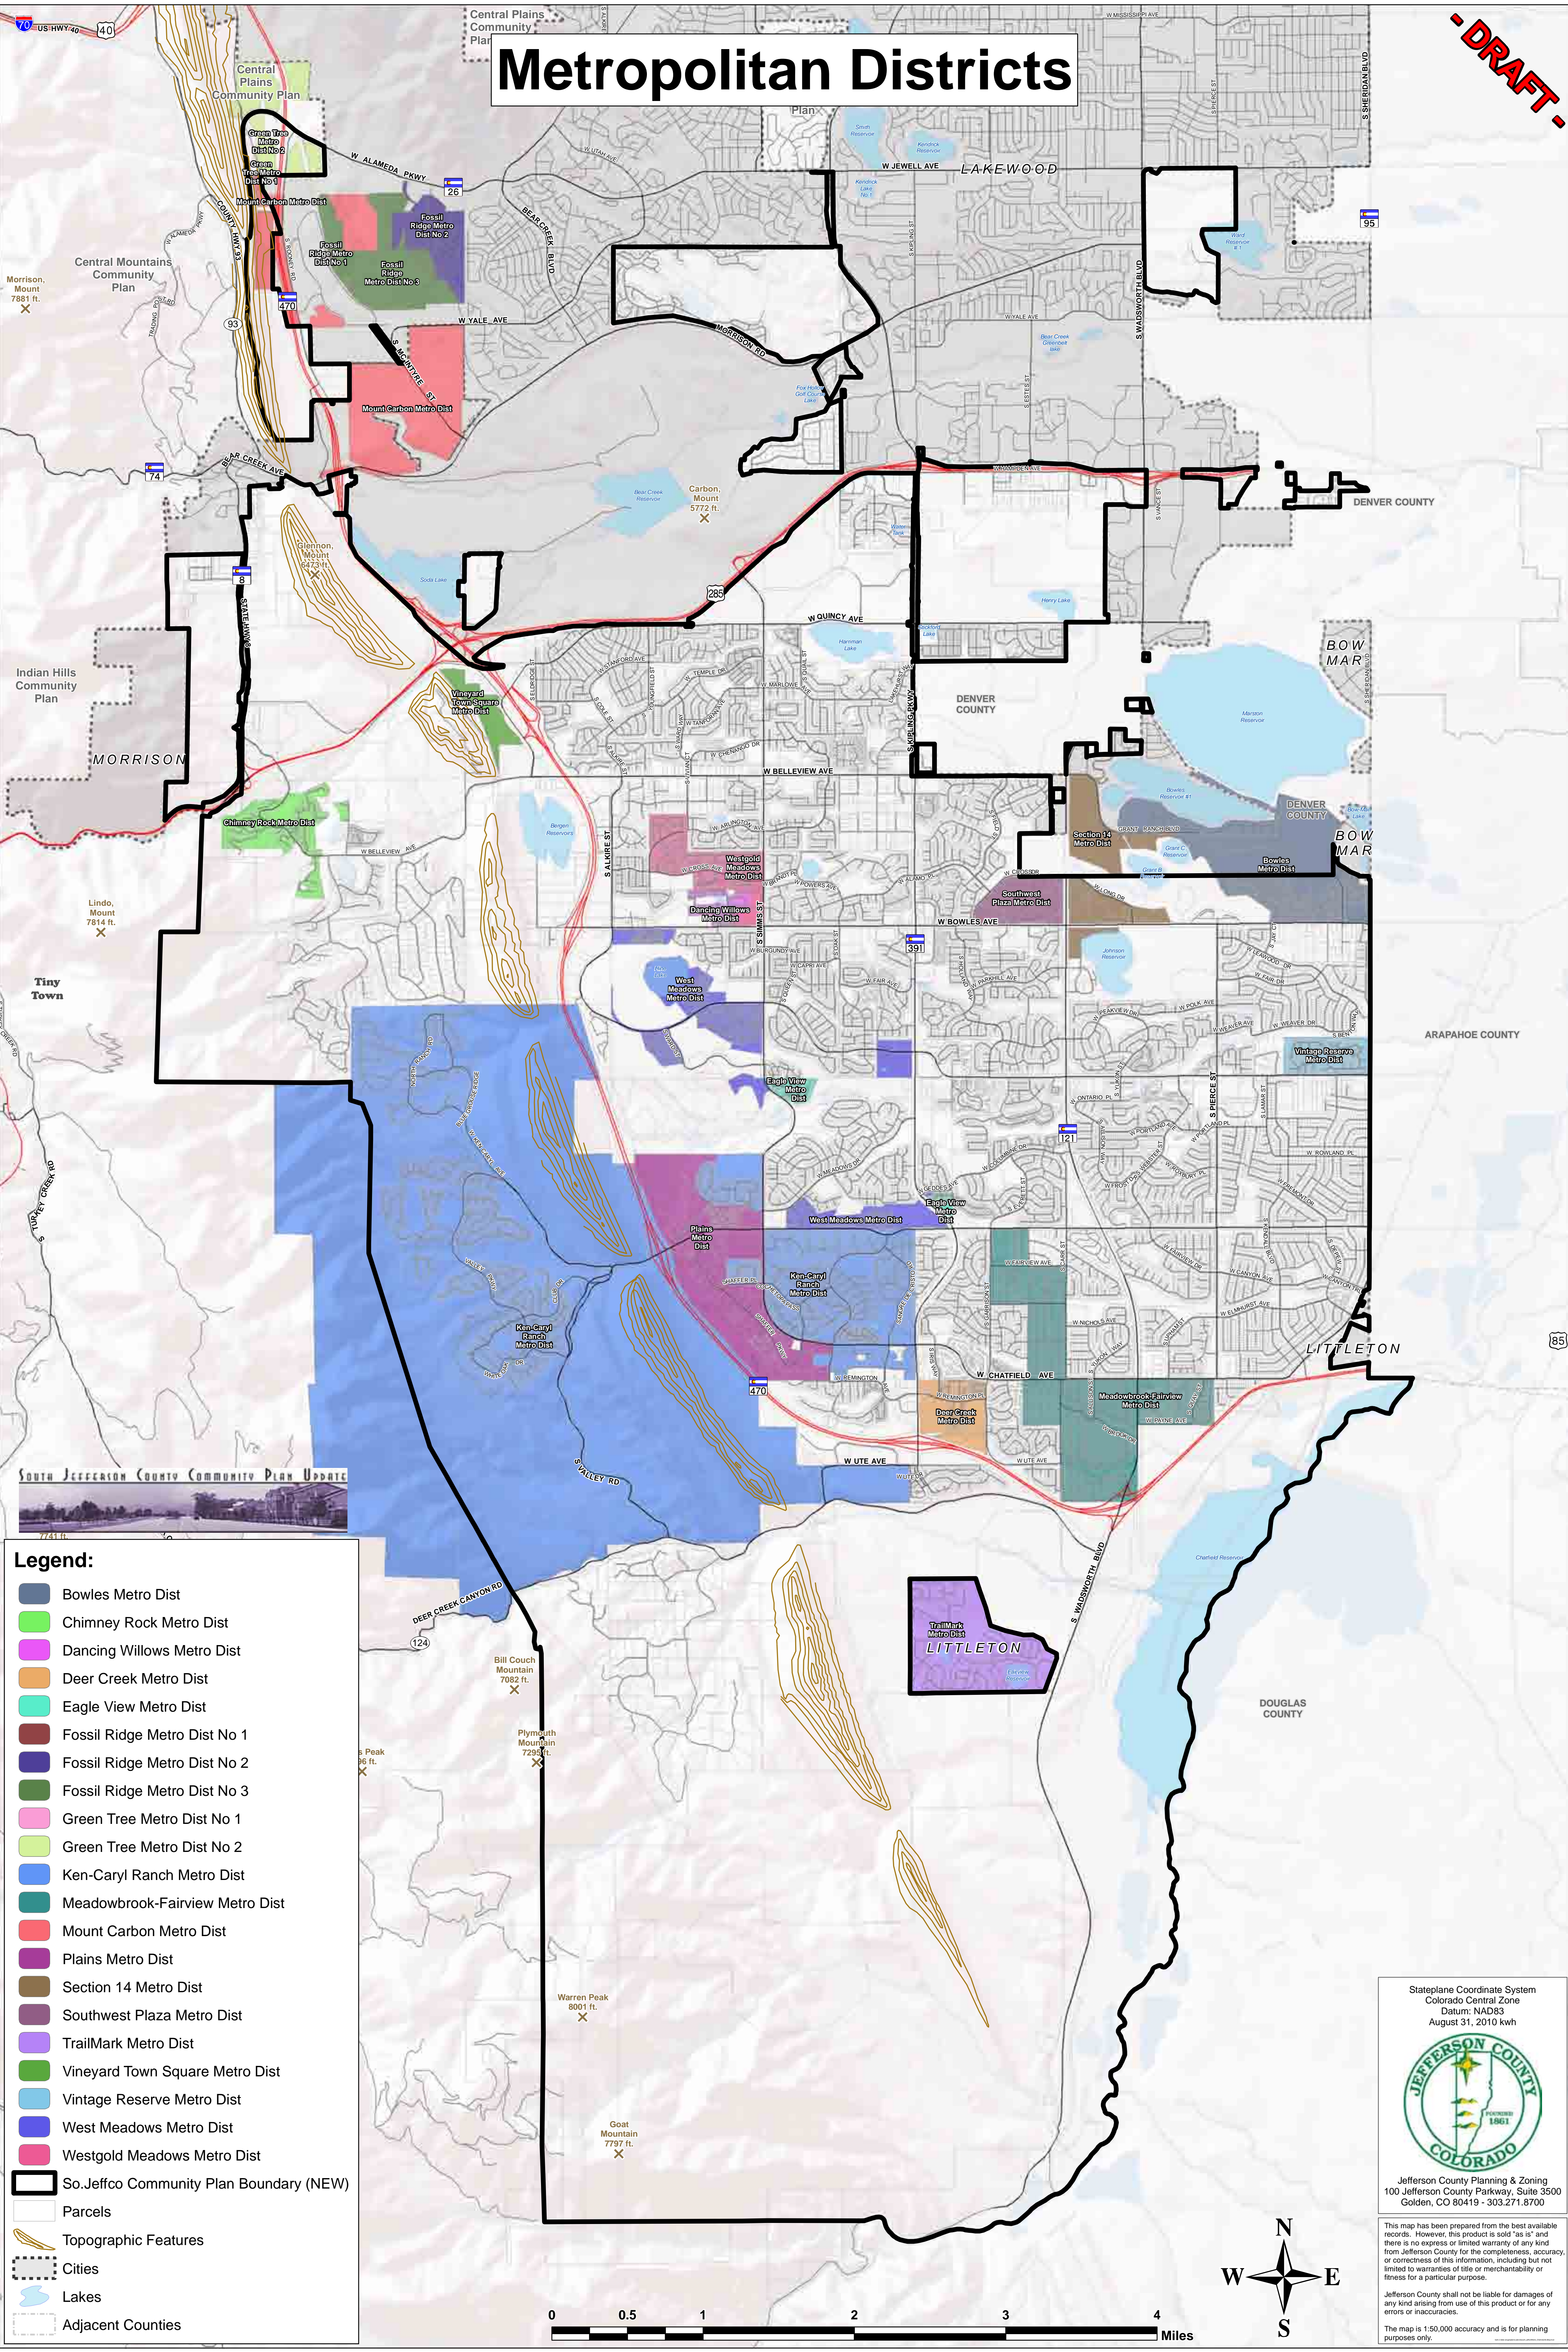

Metropolitan Districts

- DRAFT -

Legend:

- Bowles Metro Dist
- Chimney Rock Metro Dist
- Dancing Willows Metro Dist
- Deer Creek Metro Dist
- Eagle View Metro Dist
- Fossil Ridge Metro Dist No 1
- Fossil Ridge Metro Dist No 2
- Fossil Ridge Metro Dist No 3
- Green Tree Metro Dist No 1
- Green Tree Metro Dist No 2
- Ken-Caryl Ranch Metro Dist
- Meadowbrook-Fairview Metro Dist
- Mount Carbon Metro Dist
- Plains Metro Dist
- Section 14 Metro Dist
- Southwest Plaza Metro Dist
- TrailMark Metro Dist
- Vineyard Town Square Metro Dist
- Vintage Reserve Metro Dist
- West Meadows Metro Dist
- Westgold Meadows Metro Dist
- So. Jeffco Community Plan Boundary (NEW)
- Parcels
- Topographic Features
- Cities
- Lakes
- Adjacent Counties

Stateplane Coordinate System
 Colorado Central Zone
 Datum: NAD83
 August 31, 2010 kwh

Jefferson County Planning & Zoning
 100 Jefferson County Parkway, Suite 3500
 Golden, CO 80419 - 303.271.8700

This map has been prepared from the best available records. However, this product is sold "as is" and there is no express or limited warranty of any kind from Jefferson County for the completeness, accuracy, or correctness of this information, including but not limited to warranties of title or merchantability or fitness for a particular purpose.

Jefferson County shall not be liable for damages of any kind arising from use of this product or for any errors or inaccuracies.

The map is 1:50,000 accuracy and is for planning purposes only.