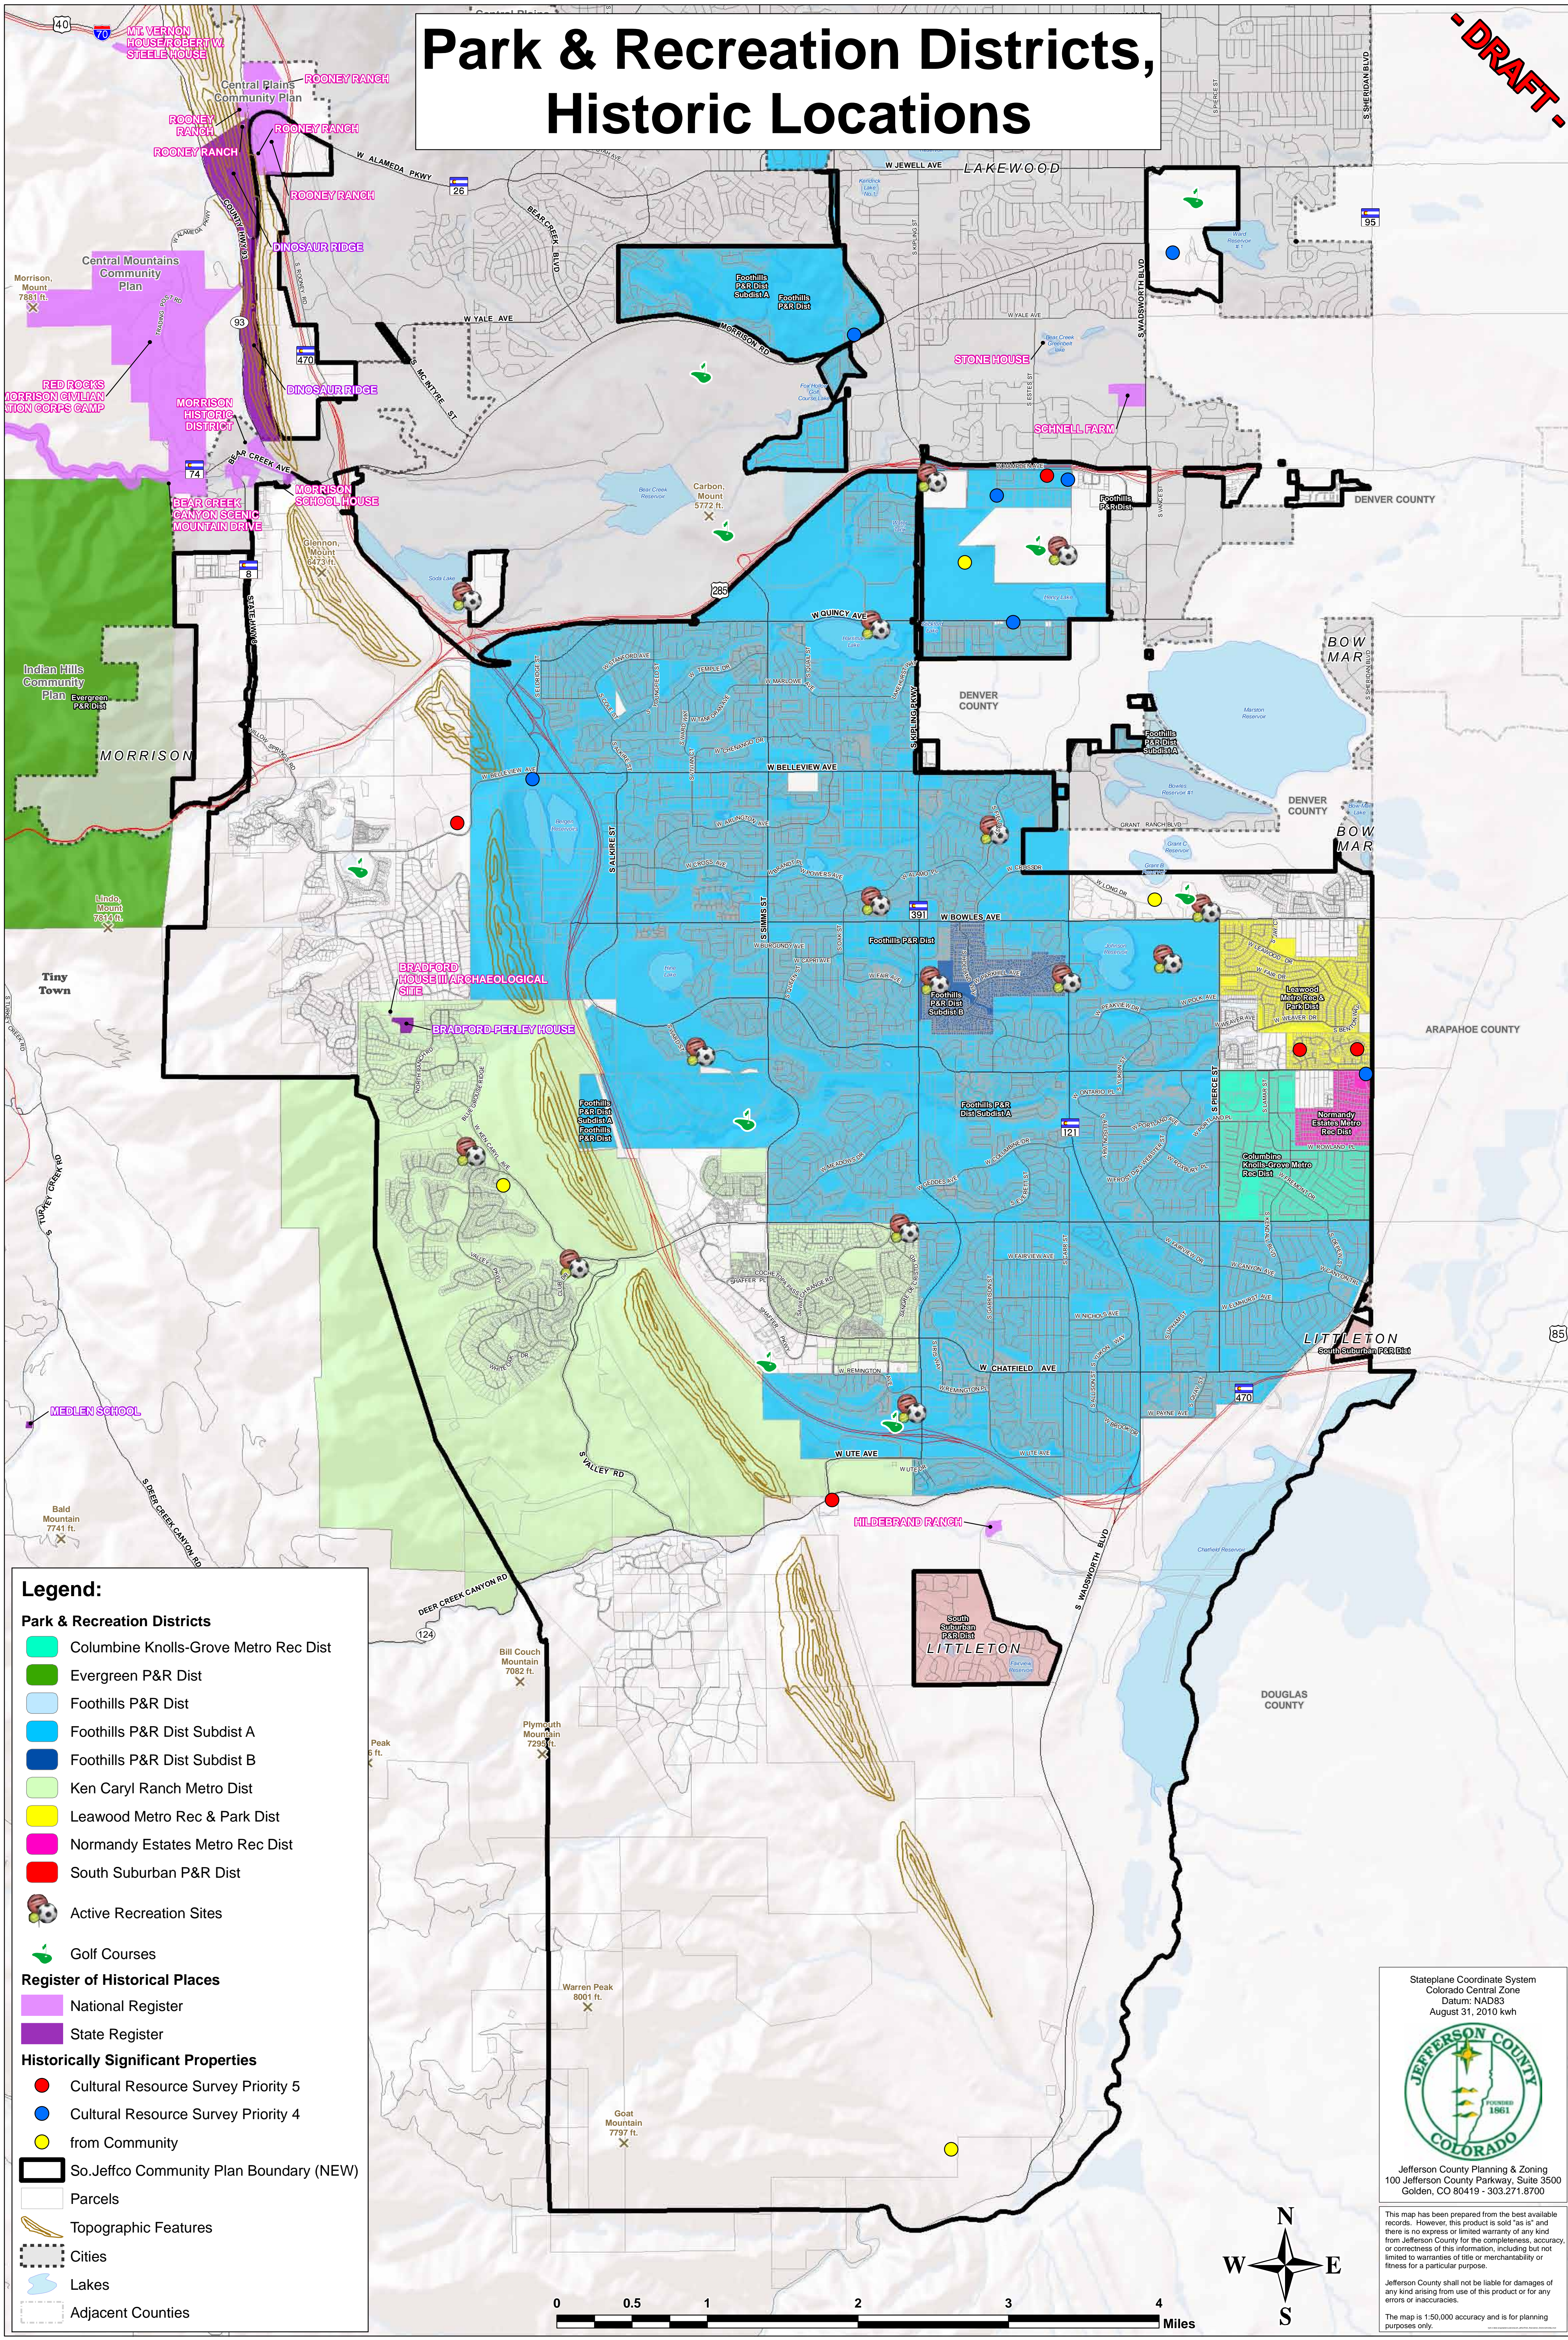

Park & Recreation Districts, Historic Locations

- DRAFT -

Legend:

Park & Recreation Districts

- Columbine Knolls-Grove Metro Rec Dist
- Evergreen P&R Dist
- Foothills P&R Dist
- Foothills P&R Dist Subdist A
- Foothills P&R Dist Subdist B
- Ken Caryl Ranch Metro Dist
- Leawood Metro Rec & Park Dist
- Normandy Estates Metro Rec Dist
- South Suburban P&R Dist

Active Recreation Sites

- Active Recreation Sites
- Golf Courses

Register of Historical Places

- National Register
- State Register

Historically Significant Properties

- Cultural Resource Survey Priority 5
- Cultural Resource Survey Priority 4
- from Community

Other Features

- So. Jeffco Community Plan Boundary (NEW)
- Parcels
- Topographic Features
- Cities
- Lakes
- Adjacent Counties

Stateplane Coordinate System
Colorado Central Zone
Datum: NAD83
August 31, 2010 kwh

Jefferson County shall not be liable for damages of any kind arising from use of this product or for any errors or inaccuracies.

The map is 1:50,000 accuracy and is for planning purposes only.