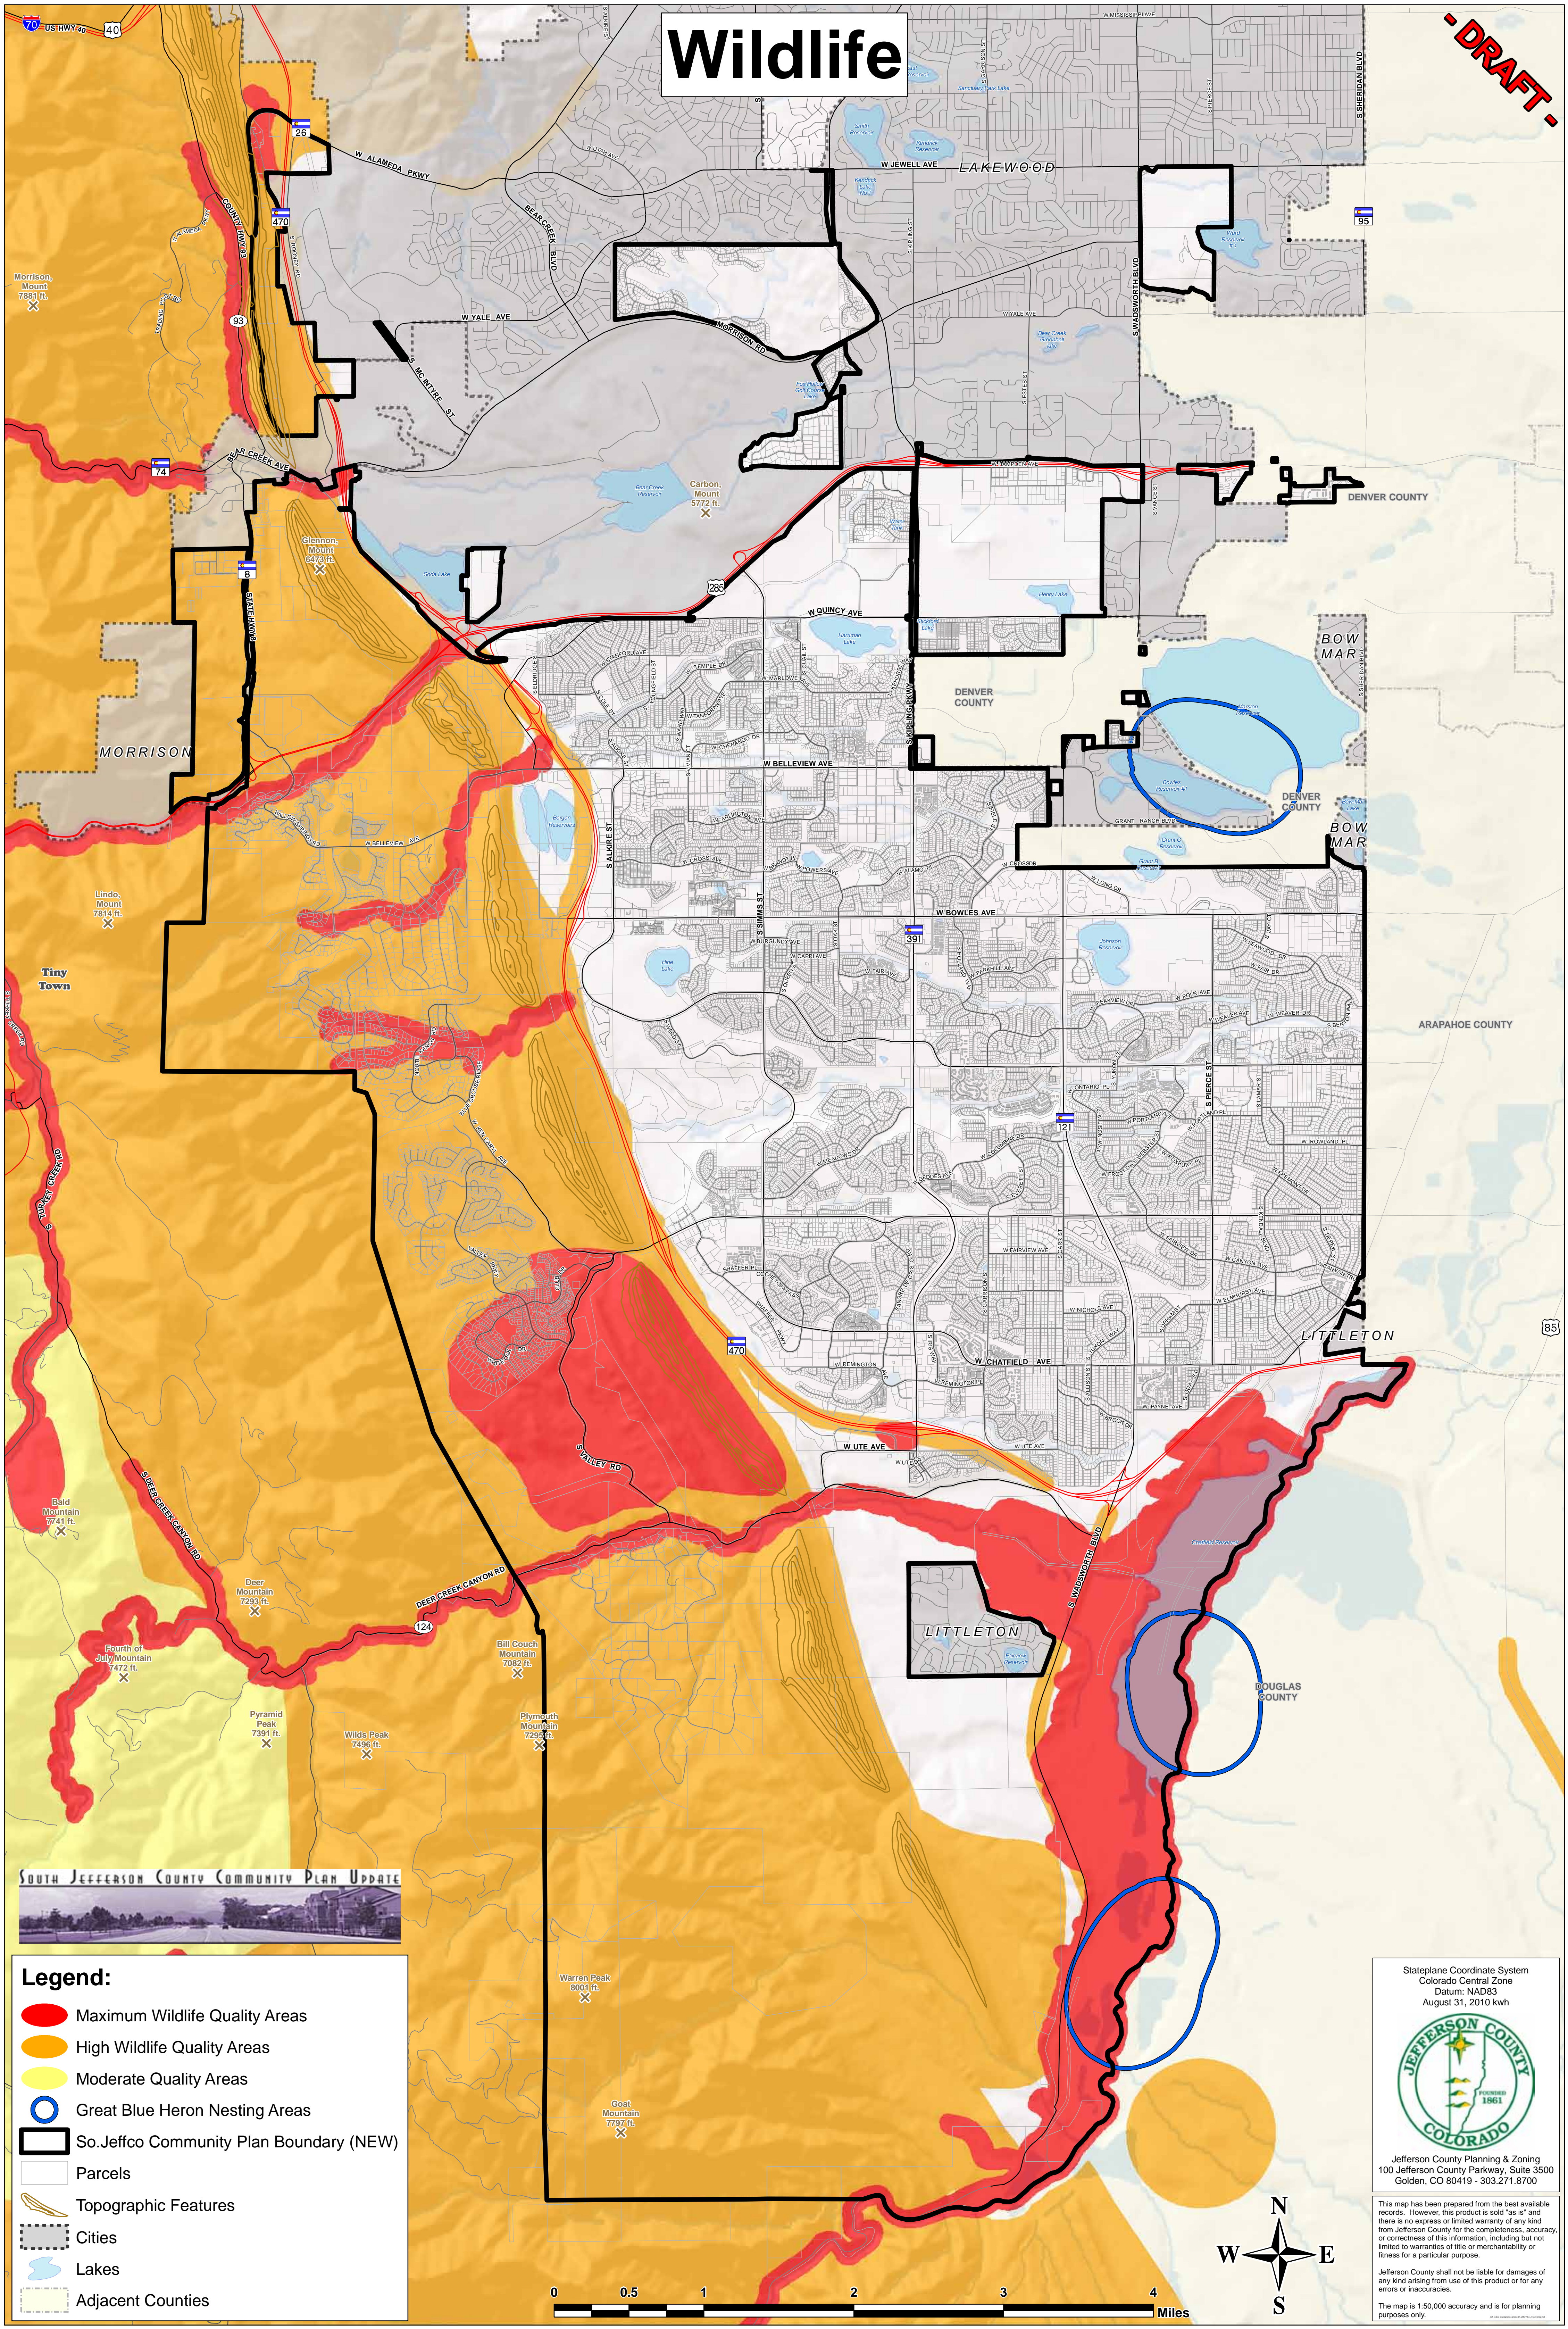

Wildlife

- DRAFT -

- Legend:**
- Maximum Wildlife Quality Areas
 - High Wildlife Quality Areas
 - Moderate Quality Areas
 - Great Blue Heron Nesting Areas
 - So. Jeffco Community Plan Boundary (NEW)
 - Parcels
 - Topographic Features
 - Cities
 - Lakes
 - Adjacent Counties

Stateplane Coordinate System
Colorado Central Zone
Datum: NAD83
August 31, 2010 kwh

Jefferson County Planning & Zoning
100 Jefferson County Parkway, Suite 3500
Golden, CO 80419 - 303.271.8700

This map has been prepared from the best available records. However, this product is sold "as is" and there is no express or limited warranty of any kind from Jefferson County for the completeness, accuracy, or correctness of this information, including but not limited to warranties of title or merchantability or fitness for a particular purpose.

Jefferson County shall not be liable for damages of any kind arising from use of this product or for any errors or inaccuracies.

The map is 1:50,000 accuracy and is for planning purposes only.