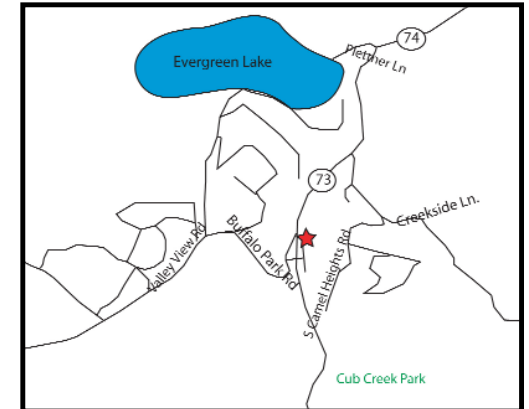

Sheriff Ted Mink

Mountain Precinct

The Jefferson County Sheriff's Office mountain precinct, located at 4990 Hwy. 73 in Evergreen, makes Sheriff's Office services more accessible to Jefferson County's mountain area residents. The building is located next to the public library at the intersection of Highway 73 and Buffalo Park Road, south of downtown Evergreen. Business hours for the public are 8 a.m. to 5 p.m., Monday through Friday, but

K-9 Unit deputy and bloodhound pup

Evergreen Lake

deputies and precinct commanders use the building around-the-clock.

Jefferson County is geographically diverse,

with busy urban areas just outside metro Denver, and remote and rugged terrain just a few miles west. Maintaining multiple precincts allows the Sheriff's Office to provide more customized and professional law enforcement services for residents of each area.

Elk Meadow

Services Available

Citizens can do the following at the 4990 Hwy. 73 location:

- ▶ Report a crime
- ▶ VIN verification
- ▶ Fingerprinting
- ▶ Make a request for extra patrols
- ▶ Obtain a list of registered sex offenders
- ▶ Dog licensing
- ▶ Drop off a stray dog
- ▶ Obtain crime prevention information and other safety literature
- ▶ Meet with victim advocates
- ▶ Go to the precinct in an emergency

Map of Mountain Precinct Area

Directions from I-70:

Exit at Evergreen Parkway (Exit 252). You are now on Highway 74. Take Highway 74 about 9 miles to downtown Evergreen. Turn south (right) at the first light after Evergreen lake, onto Highway 73. Turn left at the first light on Buffalo Park Road. The Mountain Precinct is on your left, next to the public library.