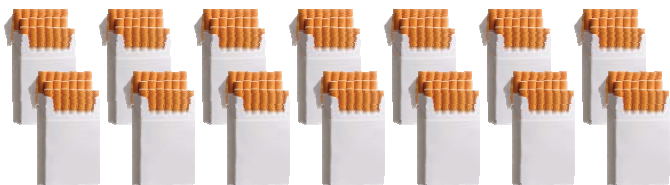

Environmental **FACTS**

1 tree is cut down for every 300 cigarettes

Within 4 days,
1 cigarette can kill half
the fish in a liter bowl

38% of roadway and
street litter comes from
cigarettes

RRCC makes 3 tons of cigarette butt waste per year