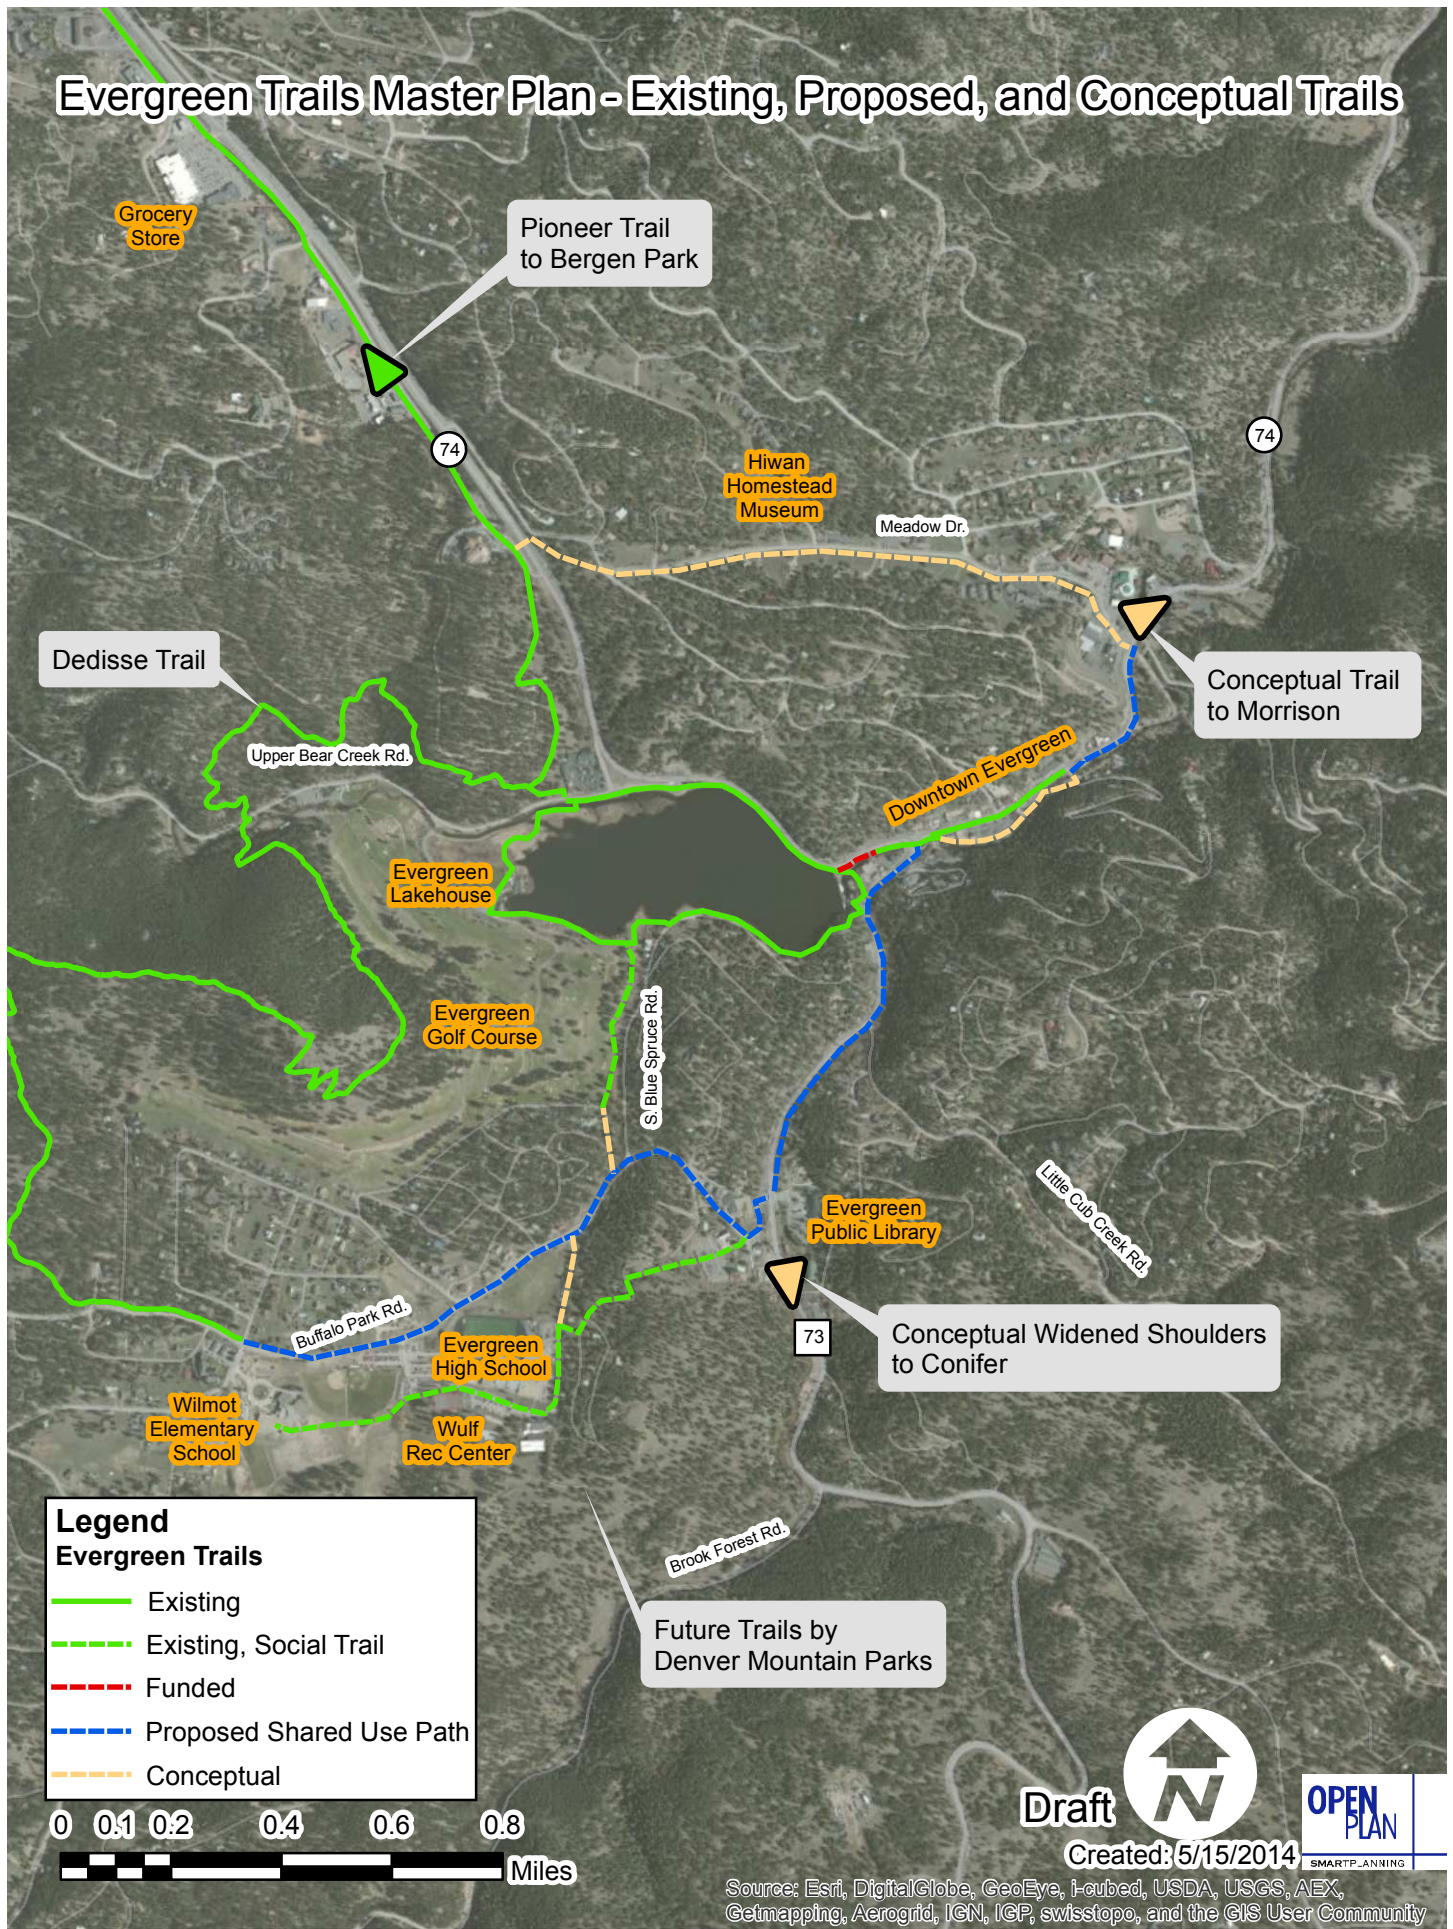

Evergreen Trails Master Plan - Existing, Proposed, and Conceptual Trails

Grocery Store

Pioneer Trail to Bergen Park

74

Hiwan Homestead Museum

Meadow Dr.

74

Dedisse Trail

Upper Bear Creek Rd.

Evergreen Lakehouse

Evergreen Golf Course

Downtown Evergreen

Conceptual Trail to Morrison

S. Blue Spruce Rd.

Evergreen Public Library

Little Cub Creek Rd.

Buffalo Park Rd.

Evergreen High School

73

Conceptual Widened Shoulders to Conifer

Wilmot Elementary School

Wulf Rec Center

Brook Forest Rd.

Future Trails by Denver Mountain Parks

Legend
Evergreen Trails

- Existing
- - - Existing, Social Trail
- - - Funded
- - - Proposed Shared Use Path
- - - Conceptual

Draft **OPEN PLAN**

Created: 5/15/2014 SMARTP_ANNING

Source: Esri, DigitalGlobe, GeoEye, i-cubed, USDA, USGS, AEX, Getmapping, Aerogrid, IGN, IGP, swisstopo, and the GIS User Community